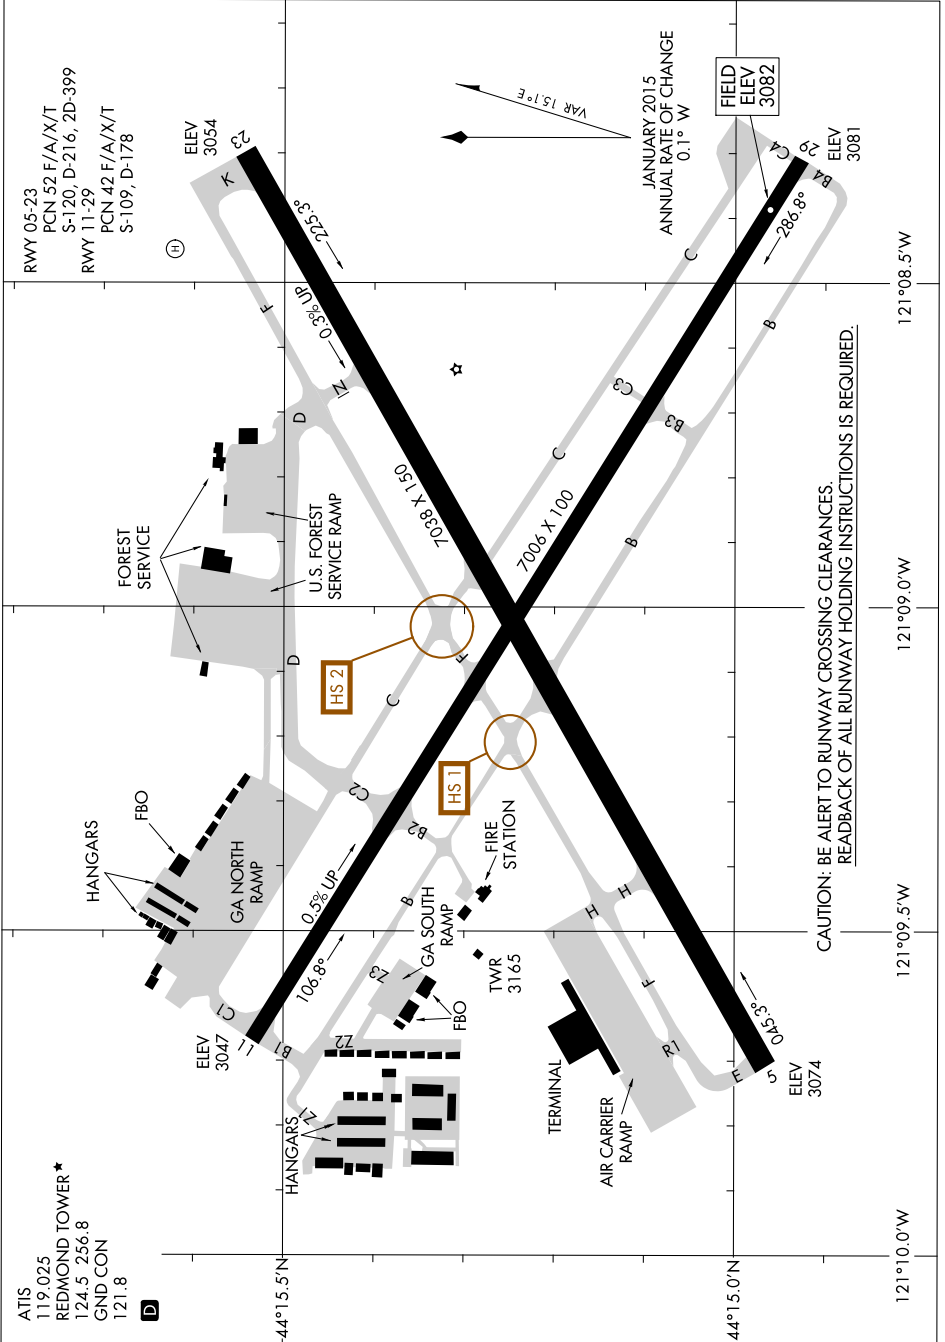

AIRPORT DIAGRAM

AL-345 (FAA)

ROBERTS FIELD (RDM)
REDMOND, OREGON

61.02.10 OCT 2019 to 07 NOV 2019

NW-1, 10 OCT 2019 to 07 NOV 2019

AIRPORT DIAGRAM

REDMOND, OREGON
ROBERTS FIELD (RDM)