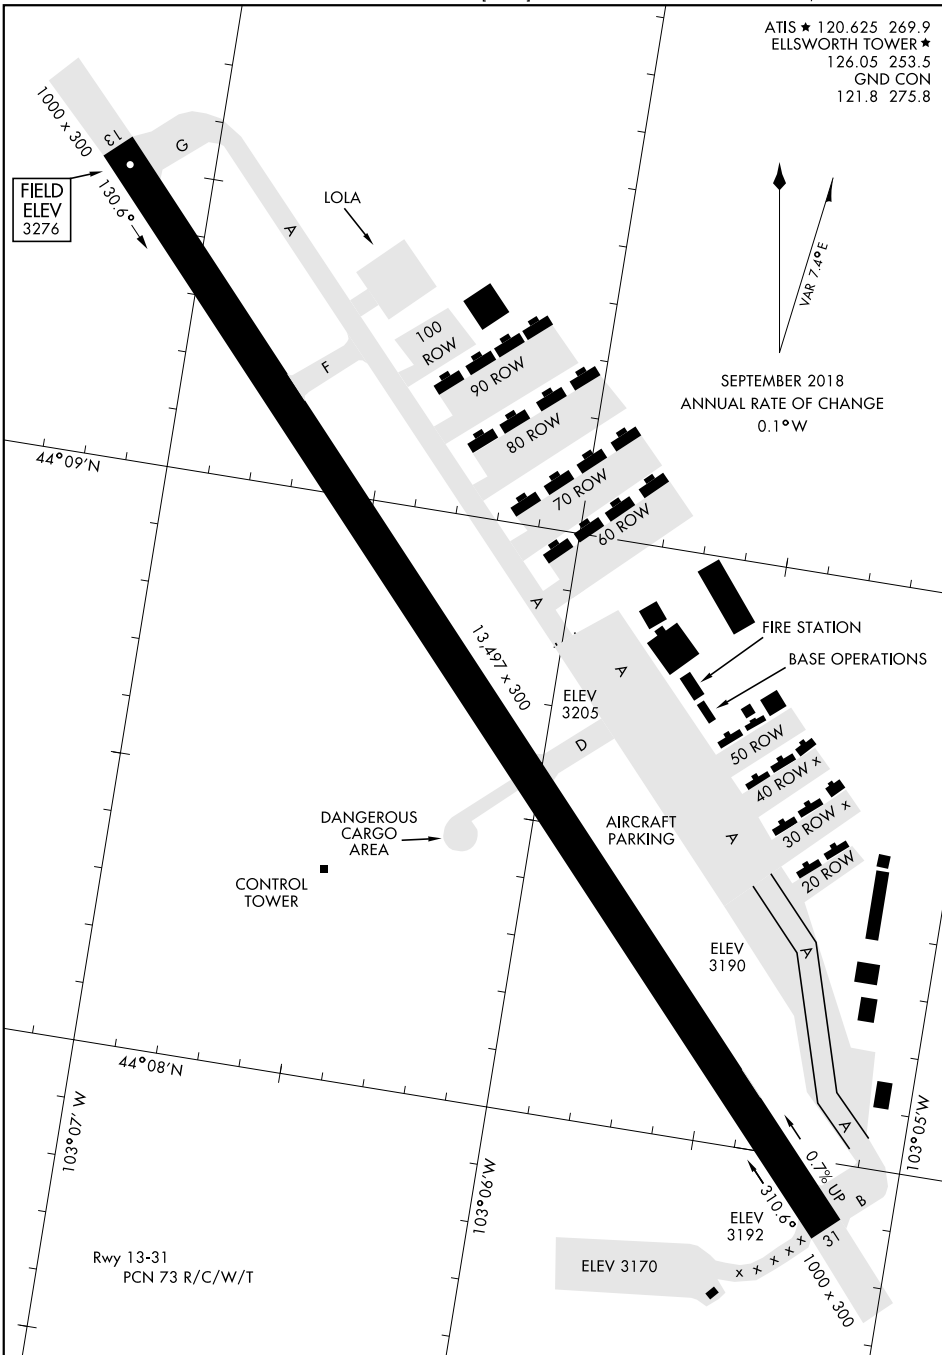

AIRPORT DIAGRAM

AFD-343 [USAF]

ELLSWORTH AFB (KRCA)

RAPID CITY, SOUTH DAKOTA

ATIS ★ 120.625 269.9
 ELLSWORTH TOWER ★
 126.05 253.5
 GND CON
 121.8 275.8

NC-1, 10 OCT 2019 to 07 NOV 2019

NC-1, 10 OCT 2019 to 07 NOV 2019

AIRPORT DIAGRAM

RAPID CITY, SOUTH DAKOTA
ELLSWORTH AFB (KRCA)