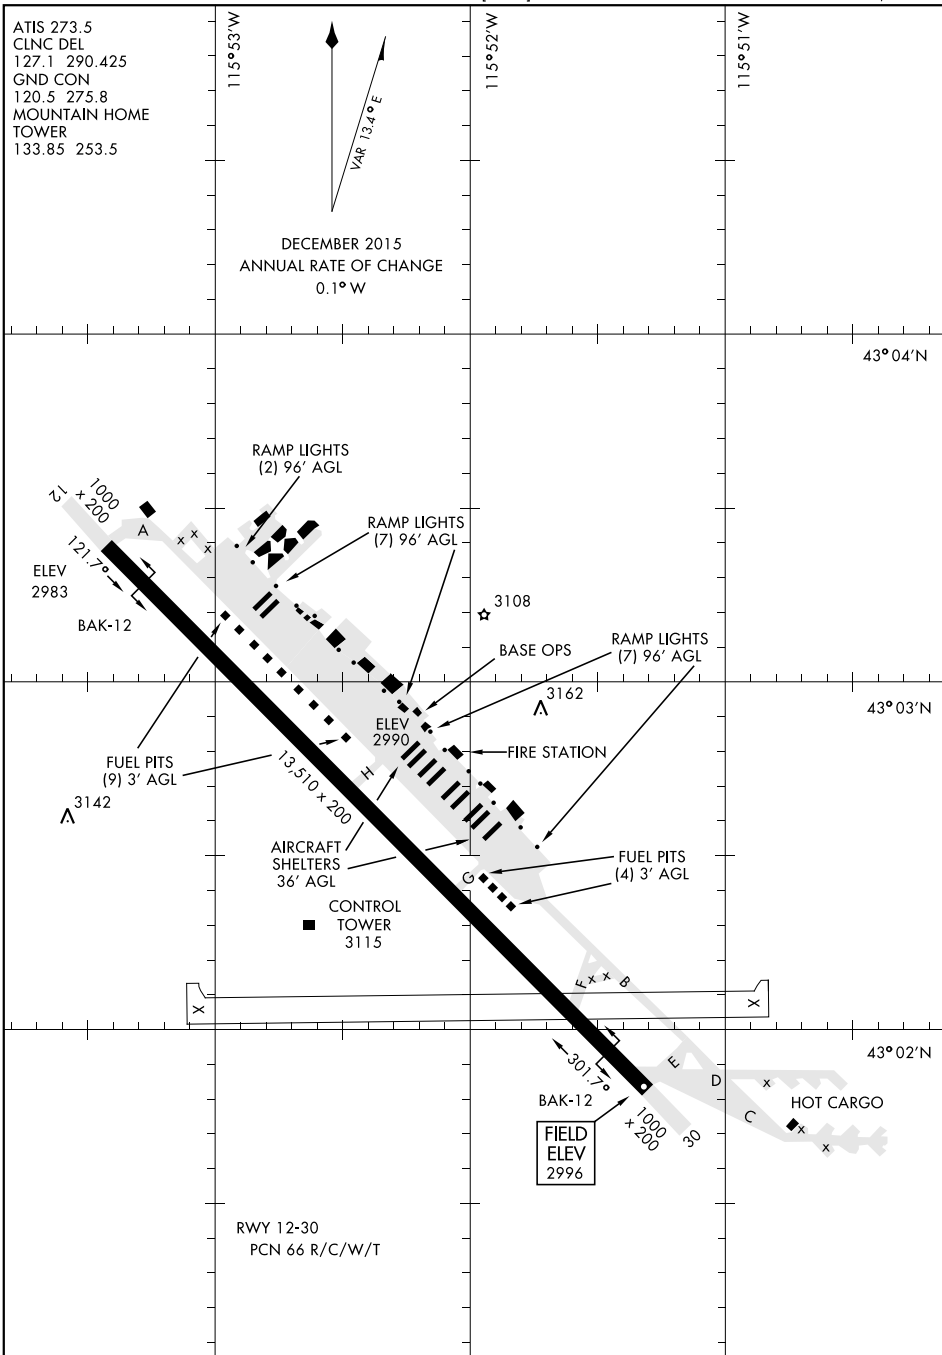

# AIRPORT DIAGRAM

AFD-323 [USAF]

MOUNTAIN HOME AFB (KMUO)

MOUNTAIN HOME, IDAHO

ATIS 273.5  
 CLNC DEL  
 127.1 290.425  
 GND CON  
 120.5 275.8  
 MOUNTAIN HOME  
 TOWER  
 133.85 253.5

115°53'W

115°52'W

115°51'W

DECEMBER 2015  
 ANNUAL RATE OF CHANGE  
 0.1° W

43° 04' N

43° 03' N

43° 02' N

NW-1, 10 OCT 2019 to 07 NOV 2019

NW-1, 10 OCT 2019 to 07 NOV 2019

# AIRPORT DIAGRAM

MOUNTAIN HOME, IDAHO  
MOUNTAIN HOME AFB (KMUO)