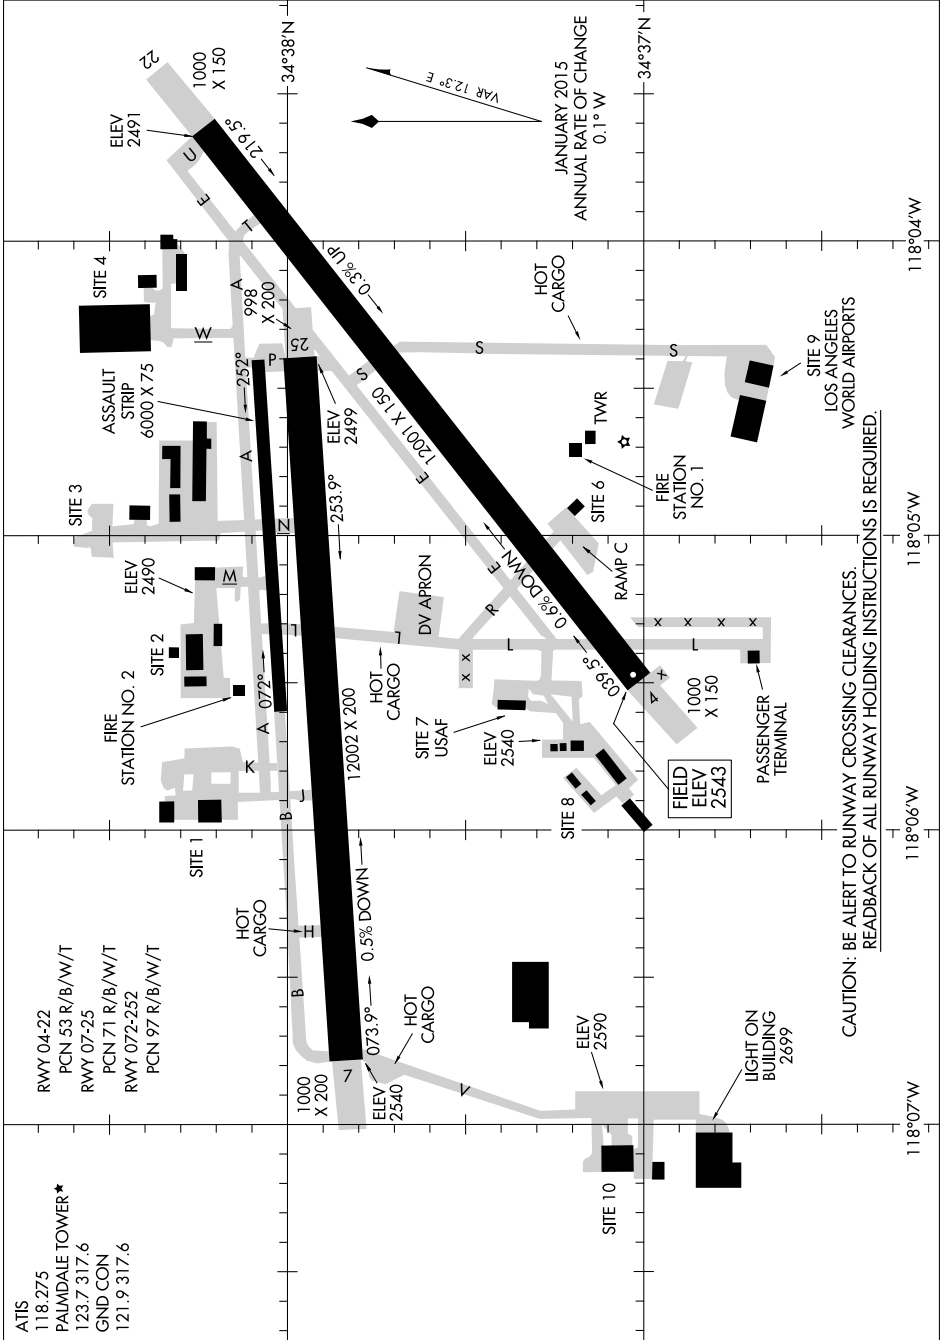

17173
AIRPORT DIAGRAM

PALMDALE USAF PLANT 42 (PMD)
 PALMDALE, CALIFORNIA

AL-310 (FAA)

SW-3, 10 OCT 2019 to 07 NOV 2019

SW-3, 10 OCT 2019 to 07 NOV 2019

17173
AIRPORT DIAGRAM

PALMDALE, CALIFORNIA
 PALMDALE USAF PLANT 42 (PMD)

CAUTION: BE ALERT TO RUNWAY CROSSING CLEARANCES.
 READBACK OF ALL RUNWAY HOLDING INSTRUCTIONS IS REQUIRED.

ATIS
 118.275
 PALMDALE TOWER*
 123.7 317.6
 GND CON
 121.9 317.6

RWY 04-22
 PCN 53 R/B/W/T
 RWY 07-25
 PCN 71 R/B/W/T
 RWY 07-25-2
 PCN 97 R/B/W/T

SITE 8

SITE 6

SITE 5

SITE 10

SITE 9

SITE 6

SITE 3

SITE 2

SITE 1

SITE 4

SITE 5

SITE 6

SITE 7

SITE 8

SITE 9

SITE 10