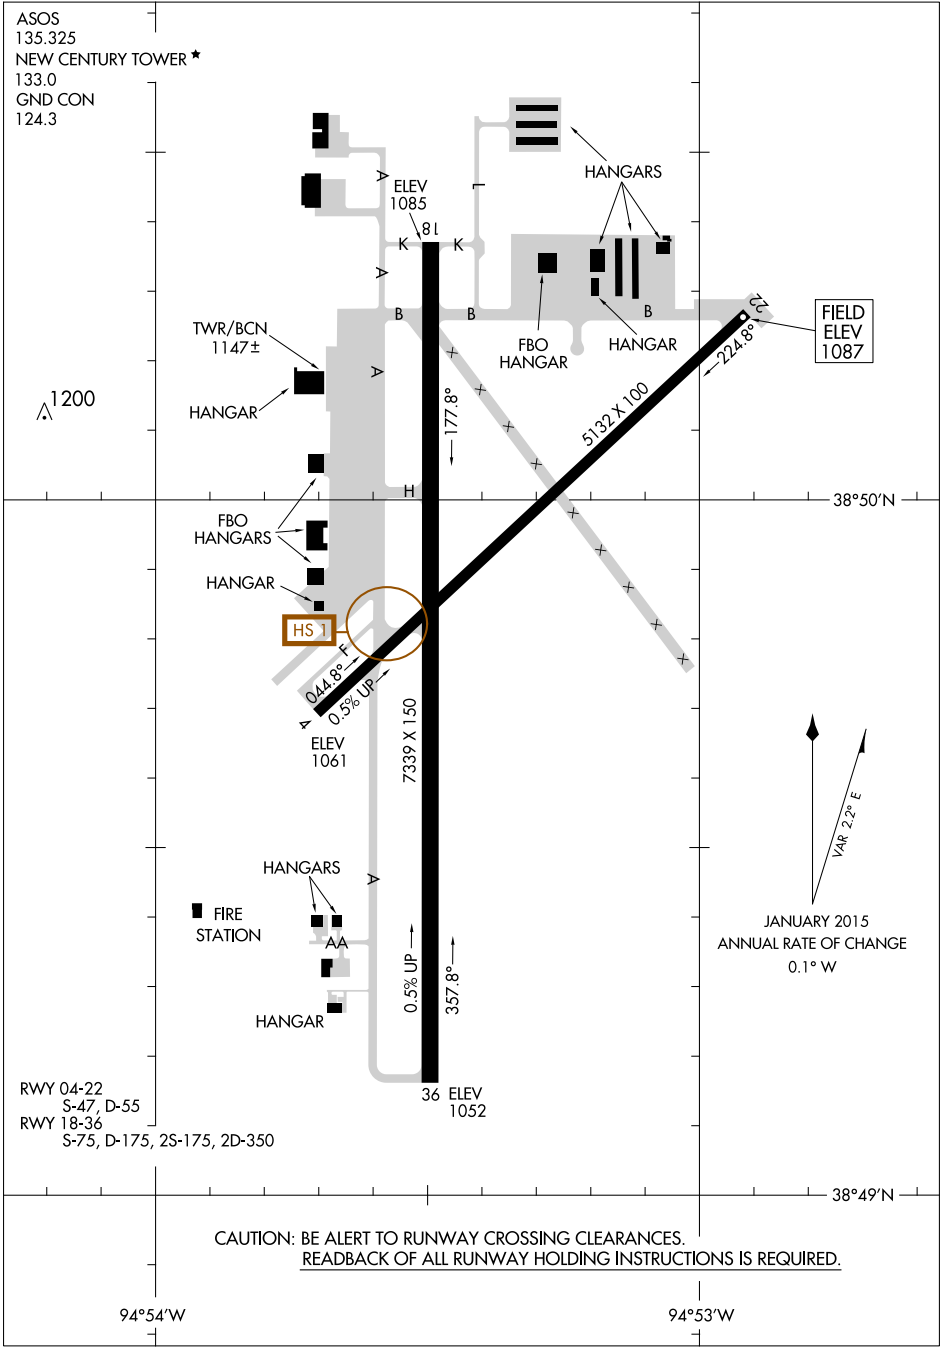

18032
AIRPORT DIAGRAM

NEW CENTURY AIRCENTER (IXD)
OLATHE, KANSAS

AL-302 (FAA)

NC-2, 10 OCT 2019 to 07 NOV 2019

NC-2, 10 OCT 2019 to 07 NOV 2019

18032
AIRPORT DIAGRAM

NEW CENTURY AIRCENTER (IXD)
OLATHE, KANSAS