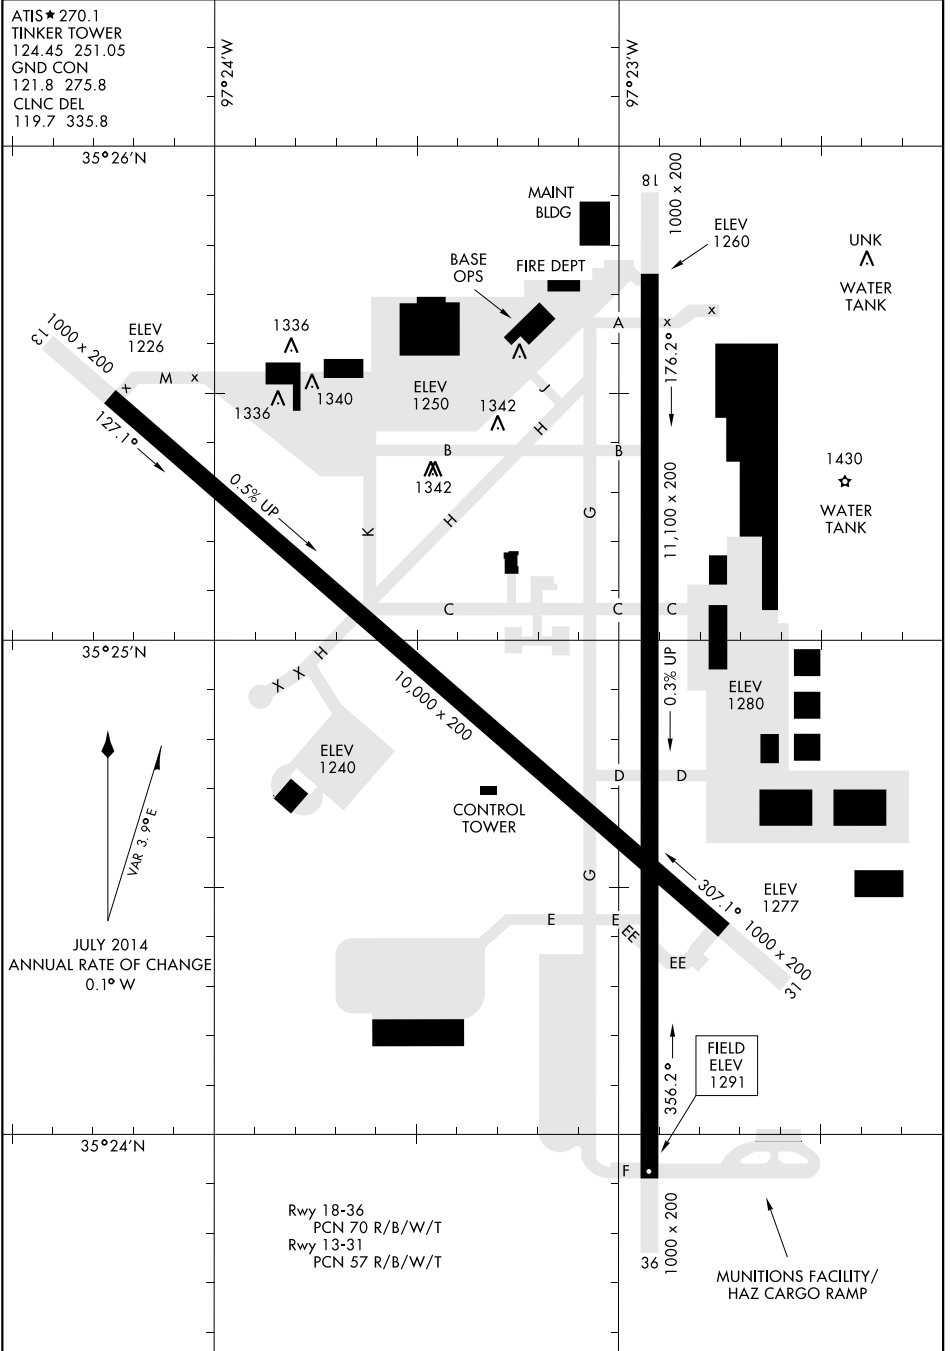

AIRPORT DIAGRAM

ATIS ★ 270.1
TINKER TOWER
124.45 251.05
GND CON
121.8 275.8
CLNC DEL
119.7 335.8

SC-1, 10 OCT 2019 to 07 NOV 2019

SC-1, 10 OCT 2019 to 07 NOV 2019

AIRPORT DIAGRAM