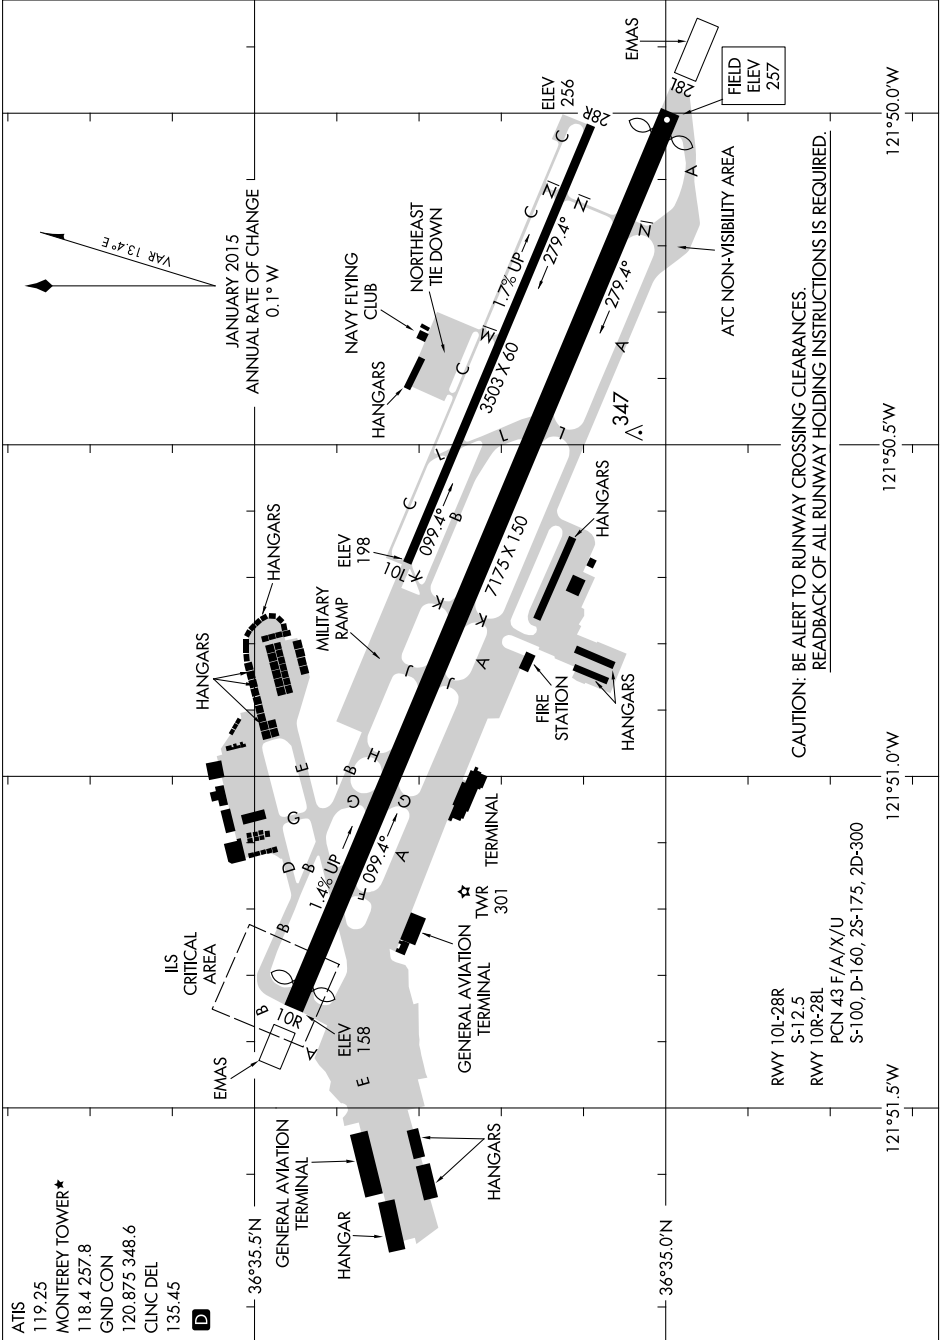

AIRPORT DIAGRAM

AL-271 (FAA)

MONTEREY RGNL (MRY)
MONTEREY, CALIFORNIA

SW-2, 10 OCT 2019 to 07 NOV 2019

SW-2, 10 OCT 2019 to 07 NOV 2019

AIRPORT DIAGRAM

MONTEREY, CALIFORNIA
MONTEREY RGNL (MRY)