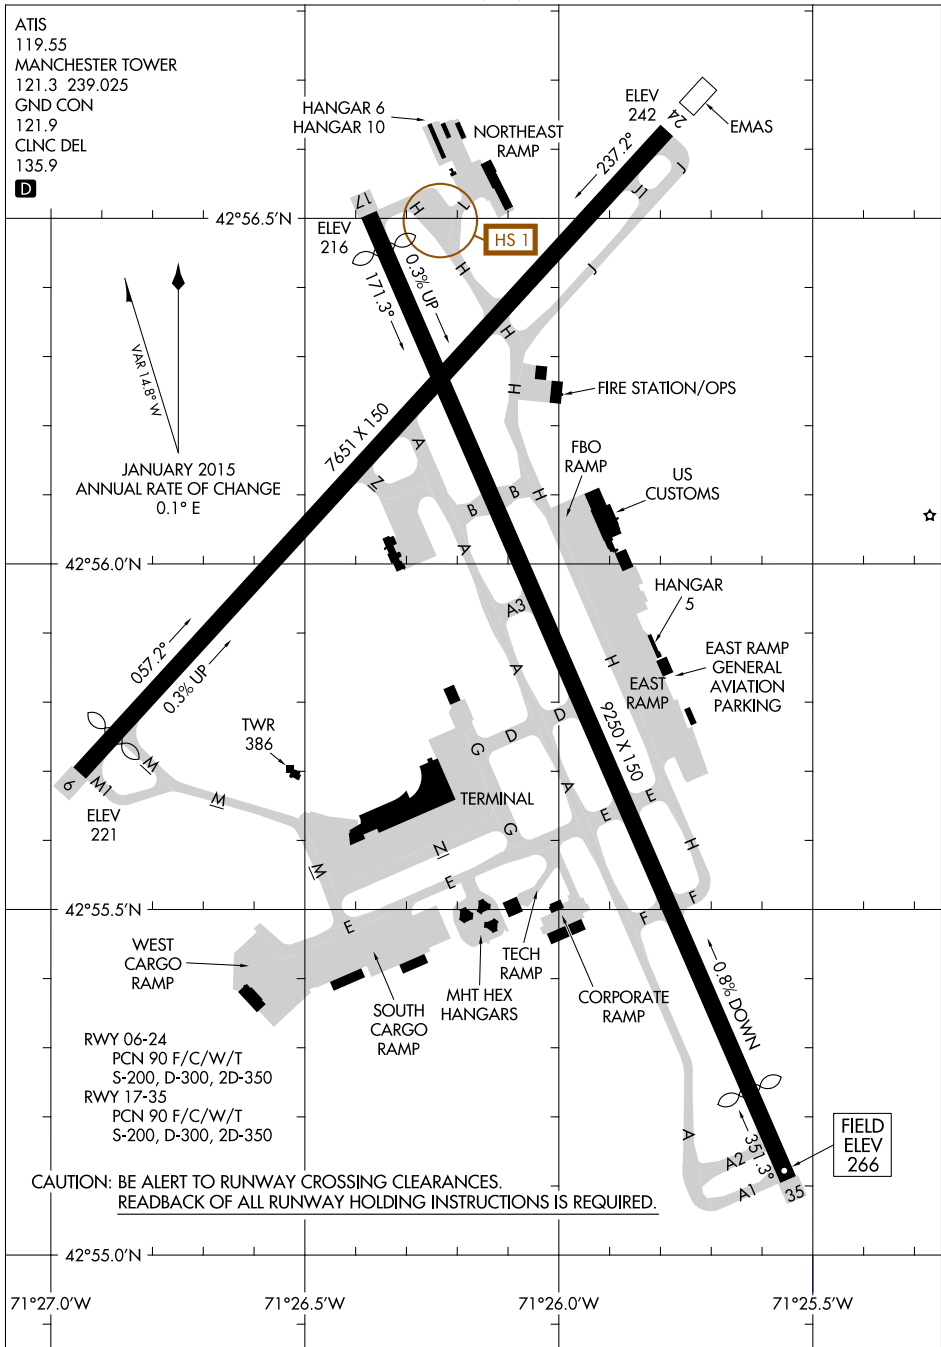

19227

AIRPORT DIAGRAM

AL-246 (FAA)

MANCHESTER (MHT)
MANCHESTER, NEW HAMPSHIRE

ATIS
 119.55
 MANCHESTER TOWER
 121.3 239.025
 GND CON
 121.9
 CLNC DEL
 135.9

D

NE-1, 10 OCT 2019 to 07 NOV 2019

NE-1, 10 OCT 2019 to 07 NOV 2019

AIRPORT DIAGRAM

19227

MANCHESTER, NEW HAMPSHIRE
MANCHESTER (MHT)