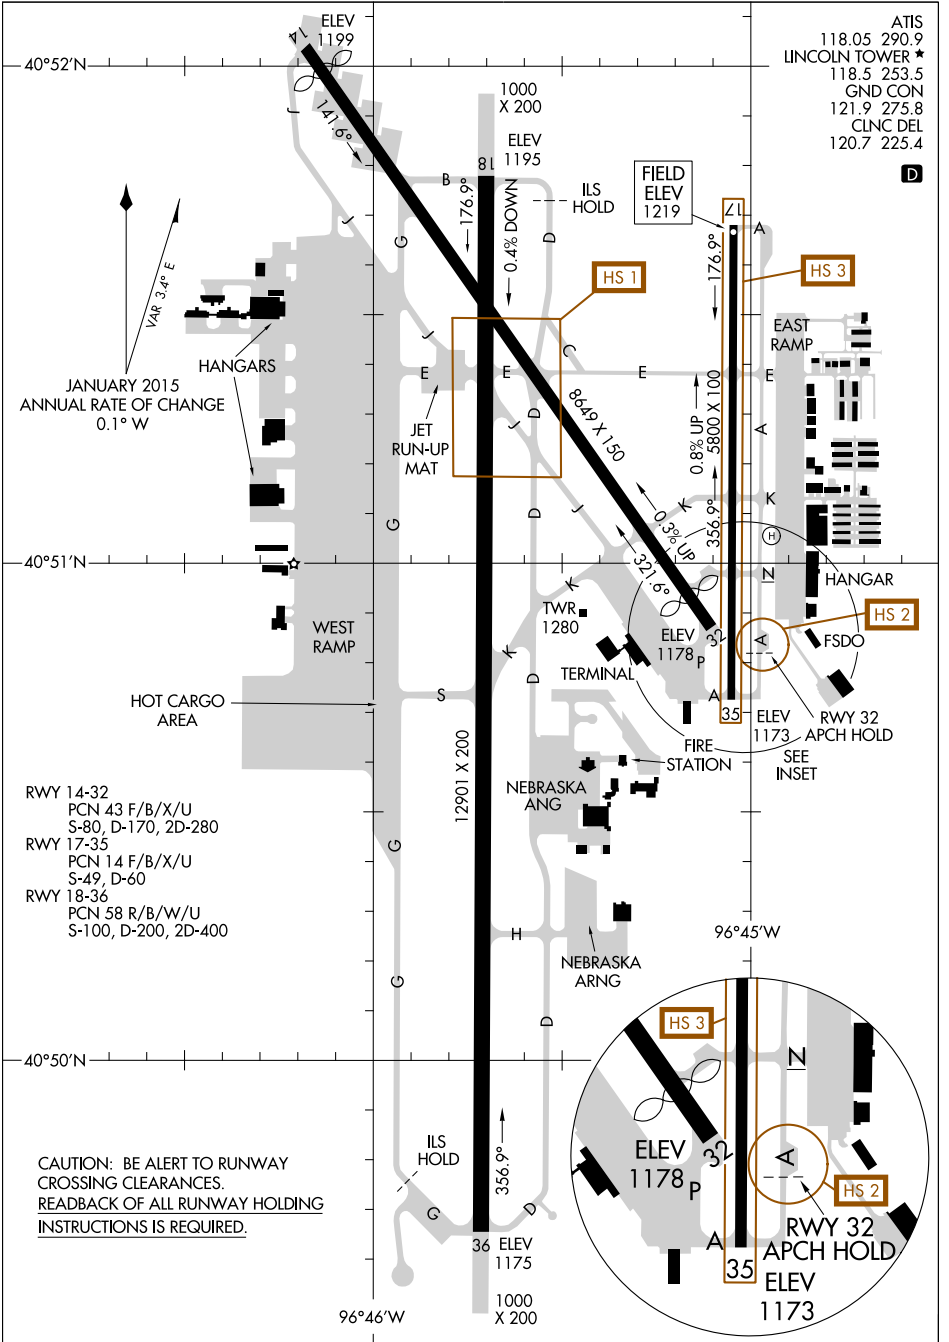

# AIRPORT DIAGRAM

AL-232 (FAA)

LINCOLN (LNK)  
LINCOLN, NEBRASKA

ATIS 118.05 290.9  
 LINCOLN TOWER ★ 118.5 253.5  
 GND CON 121.9 275.8  
 CLNC DEL 120.7 225.4

D

NC-2, 10 OCT 2019 to 07 NOV 2019

NC-2, 10 OCT 2019 to 07 NOV 2019

# AIRPORT DIAGRAM

LINCOLN, NEBRASKA  
LINCOLN (LNK)