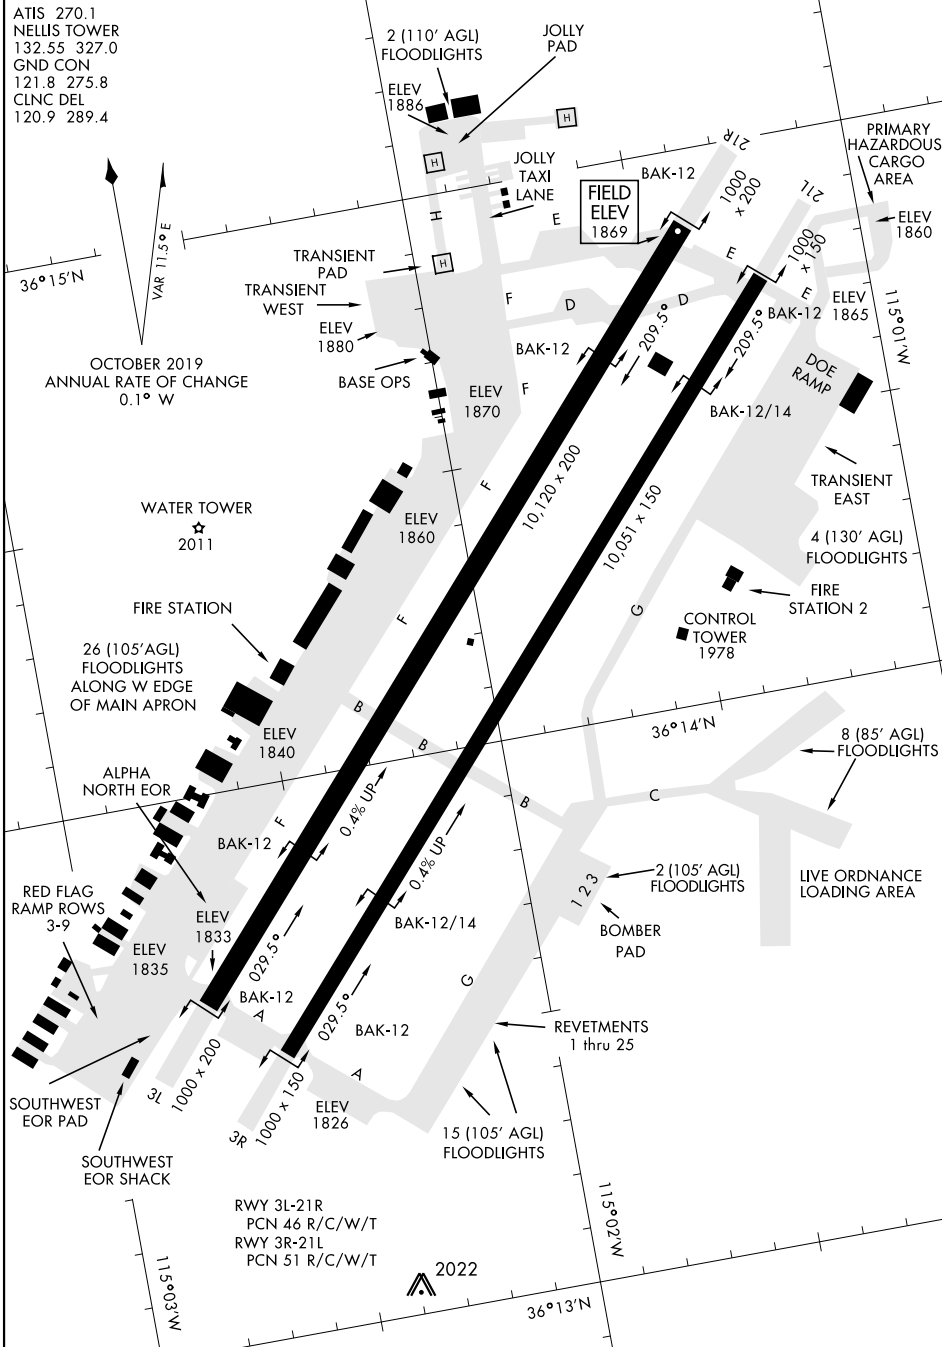

AIRPORT DIAGRAM

AFD-227 [USAF]

NELLIS AFB (KLSV)

LAS VEGAS, NEVADA

SW-4, 10 OCT 2019 to 07 NOV 2019

SW-4, 10 OCT 2019 to 07 NOV 2019

AIRPORT DIAGRAM

LAS VEGAS, NEVADA

NELLIS AFB (KLSV)