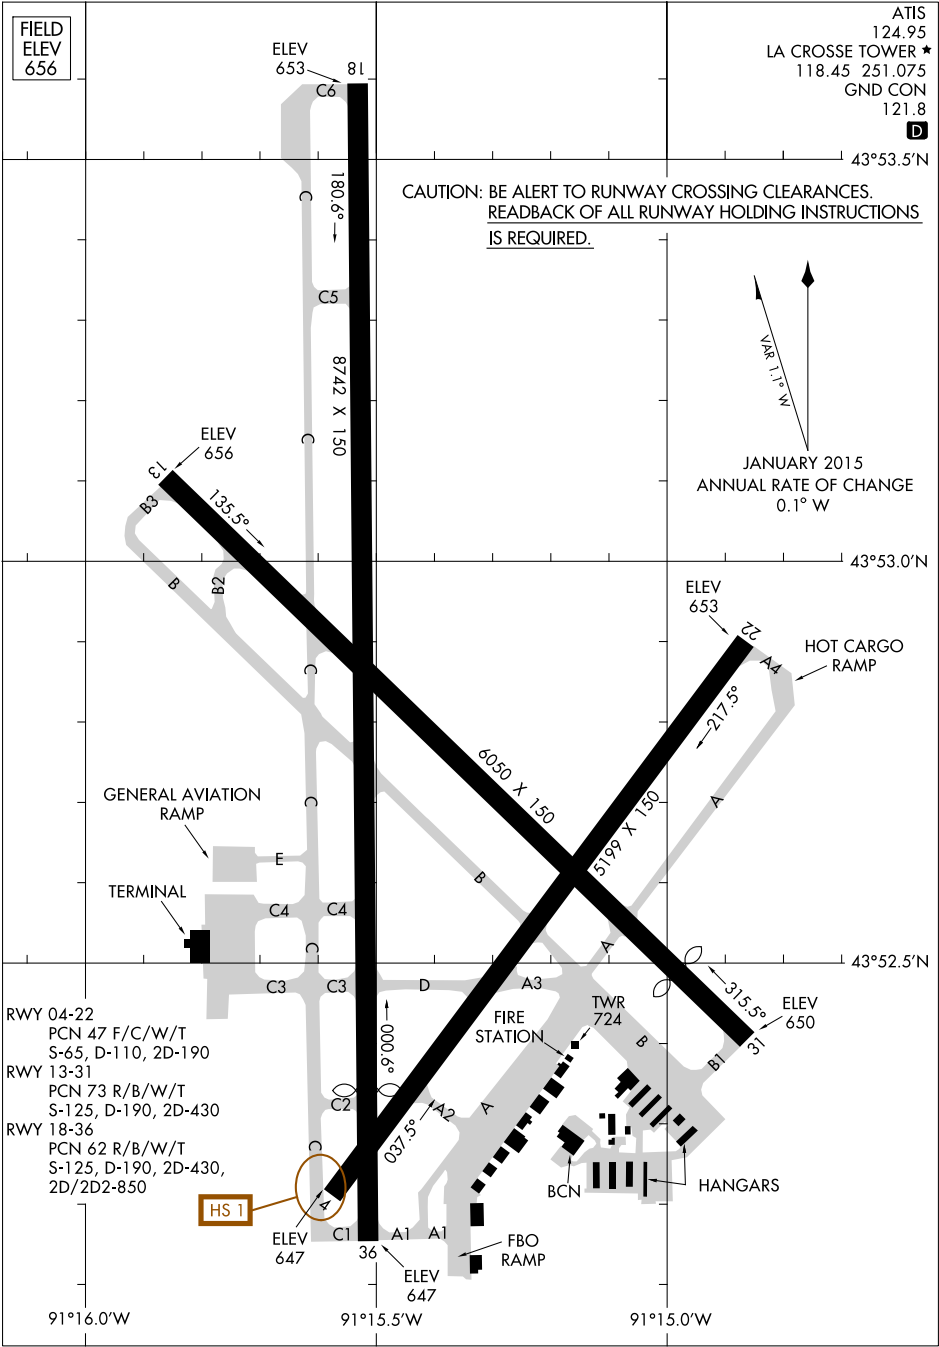

AIRPORT DIAGRAM

AL-219 (FAA)

LA CROSSE RGNL (LSE)
LA CROSSE, WISCONSIN

FIELD
ELEV
656

ATIS
124.95
LA CROSSE TOWER ★
118.45 251.075
GND CON
121.8
D

CAUTION: BE ALERT TO RUNWAY CROSSING CLEARANCES.
READBACK OF ALL RUNWAY HOLDING INSTRUCTIONS IS REQUIRED.

VAR 1.1° W
JANUARY 2015
ANNUAL RATE OF CHANGE
0.1° W

EC-3, 10 OCT 2019 to 07 NOV 2019

EC-3, 10 OCT 2019 to 07 NOV 2019

AIRPORT DIAGRAM

LA CROSSE, WISCONSIN
LA CROSSE RGNL (LSE)