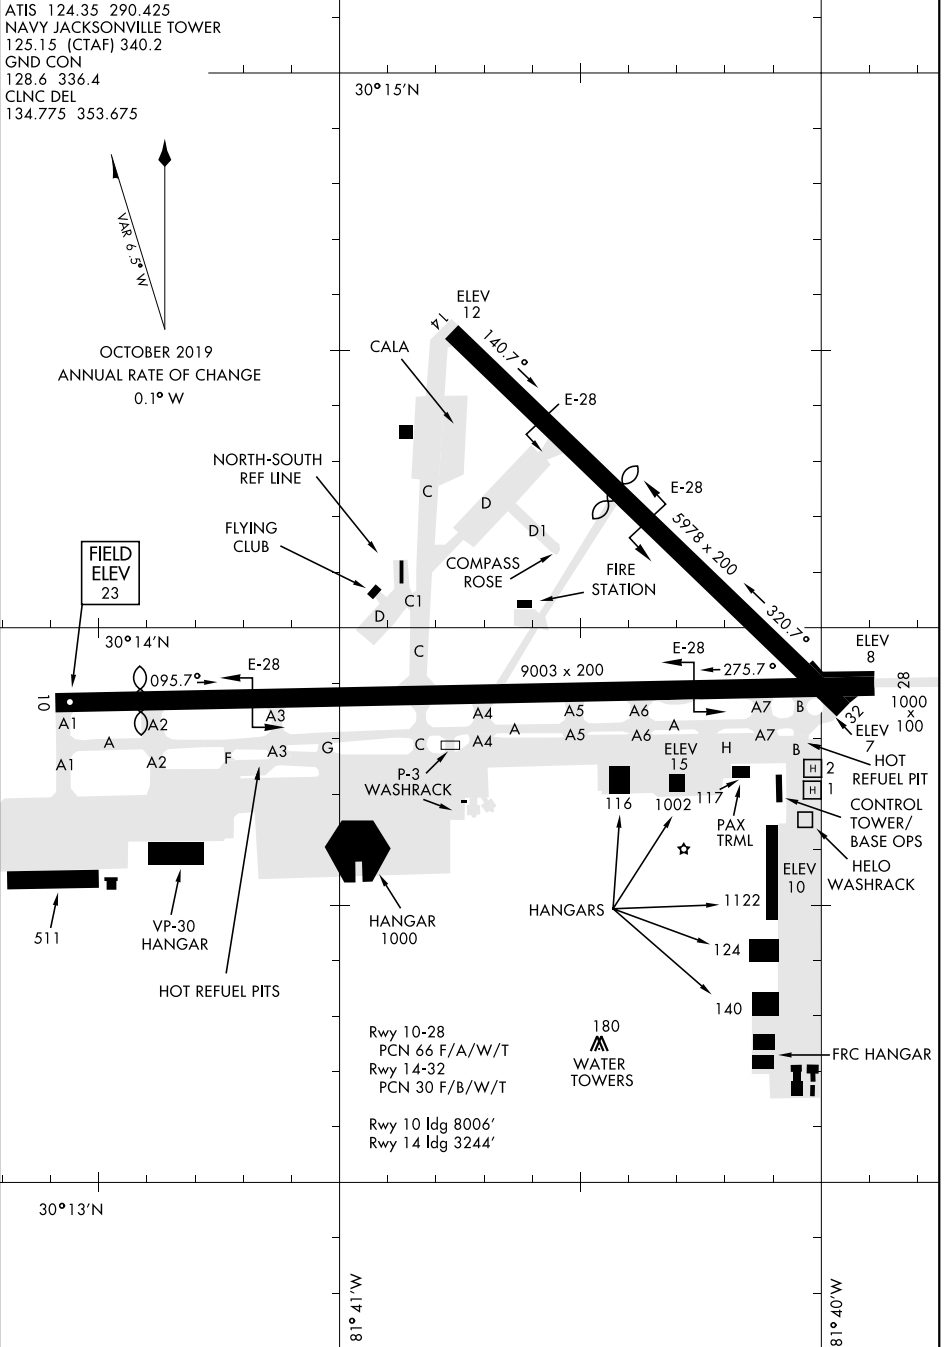

AIRPORT DIAGRAM

AFD-209 [USN]

JACKSONVILLE, FLORIDA

ATIS 124.35 290.425
 NAVY JACKSONVILLE TOWER
 125.15 (CTAF) 340.2
 GND CON
 128.6 336.4
 CLNC DEL
 134.775 353.675

OCTOBER 2019
 ANNUAL RATE OF CHANGE
 0.1° W

NORTH-SOUTH
 REF LINE
 FLYING CLUB

FIELD
 ELEV
 23

SE-3, 10 OCT 2019 to 07 NOV 2019

SE-3, 10 OCT 2019 to 07 NOV 2019

AIRPORT DIAGRAM

JACKSONVILLE, FLORIDA

JACKSONVILLE NAS (TOWERS FIELD) (KNIP)