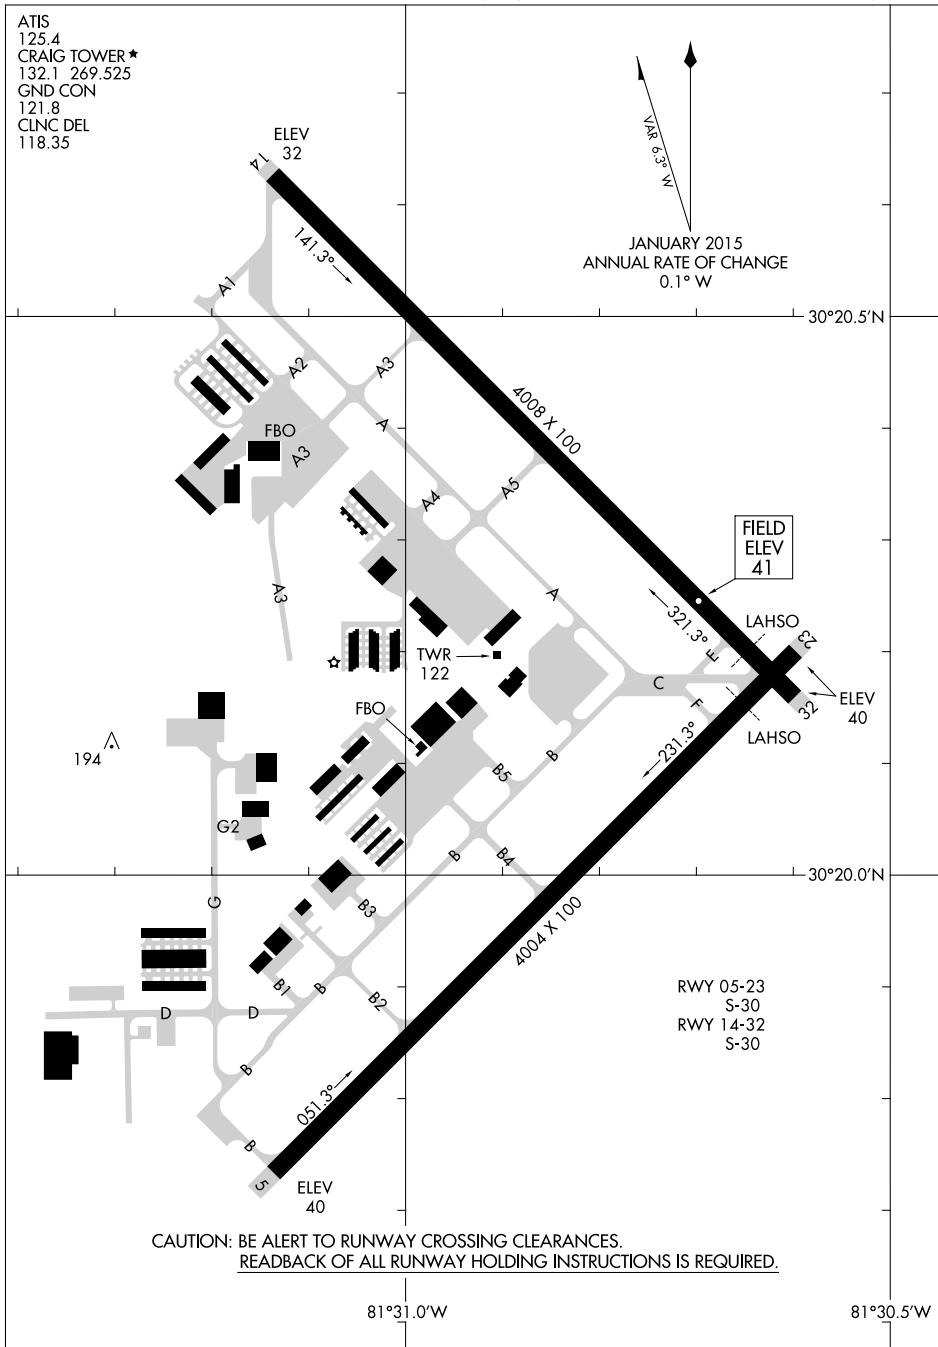

18312
AIRPORT DIAGRAM

JACKSONVILLE EXECUTIVE AT CRAIG (CRG)
AL-208 (FAA) JACKSONVILLE, FLORIDA

ATIS
125.4
CRAIG TOWER ★
132.1 269.525
GND CON
121.8
CLNC DEL
118.35

SE-3, 10 OCT 2019 to 07 NOV 2019

SE-3, 10 OCT 2019 to 07 NOV 2019

AIRPORT DIAGRAM
18312

JACKSONVILLE, FLORIDA
JACKSONVILLE EXECUTIVE AT CRAIG (CRG)