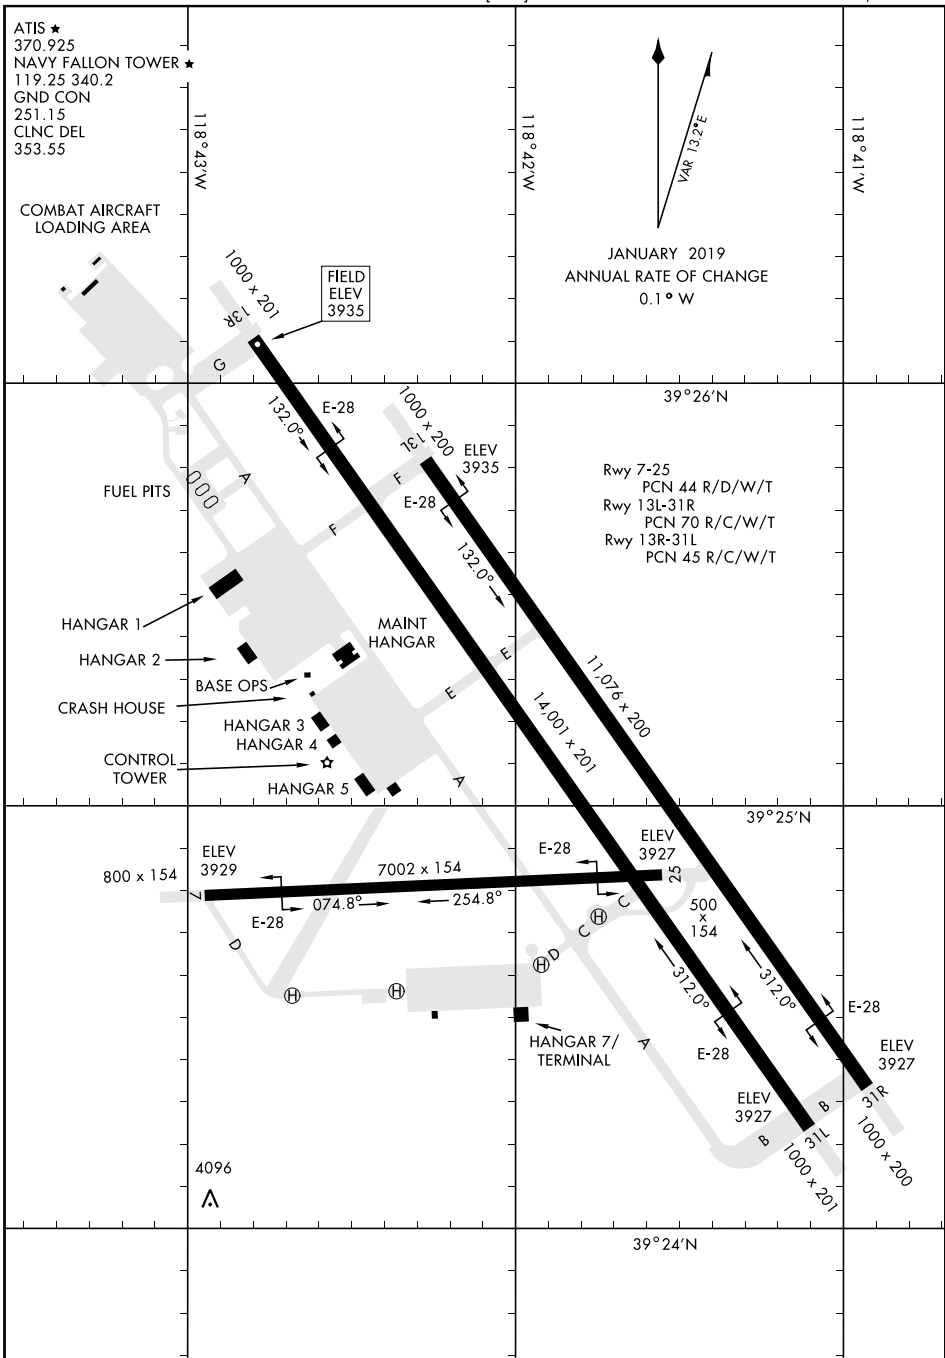

AIRPORT DIAGRAM

AFD-143 [USN]

FALLON NAS (VAN VOORHIS FLD) (KNFL)

FALLON, NEVADA

ATIS ★
 370.925
 NAVY FALLON TOWER ★
 119.25 340.2
 GND CON
 251.15
 CLNC DEL
 353.55

COMBAT AIRCRAFT LOADING AREA

JANUARY 2019
 ANNUAL RATE OF CHANGE
 0.1 ° W

SW-4, 10 OCT 2019 to 07 NOV 2019

SW-4, 10 OCT 2019 to 07 NOV 2019

AIRPORT DIAGRAM

FALLON, NEVADA

FALLON NAS (VAN VOORHIS FLD) (KNFL)