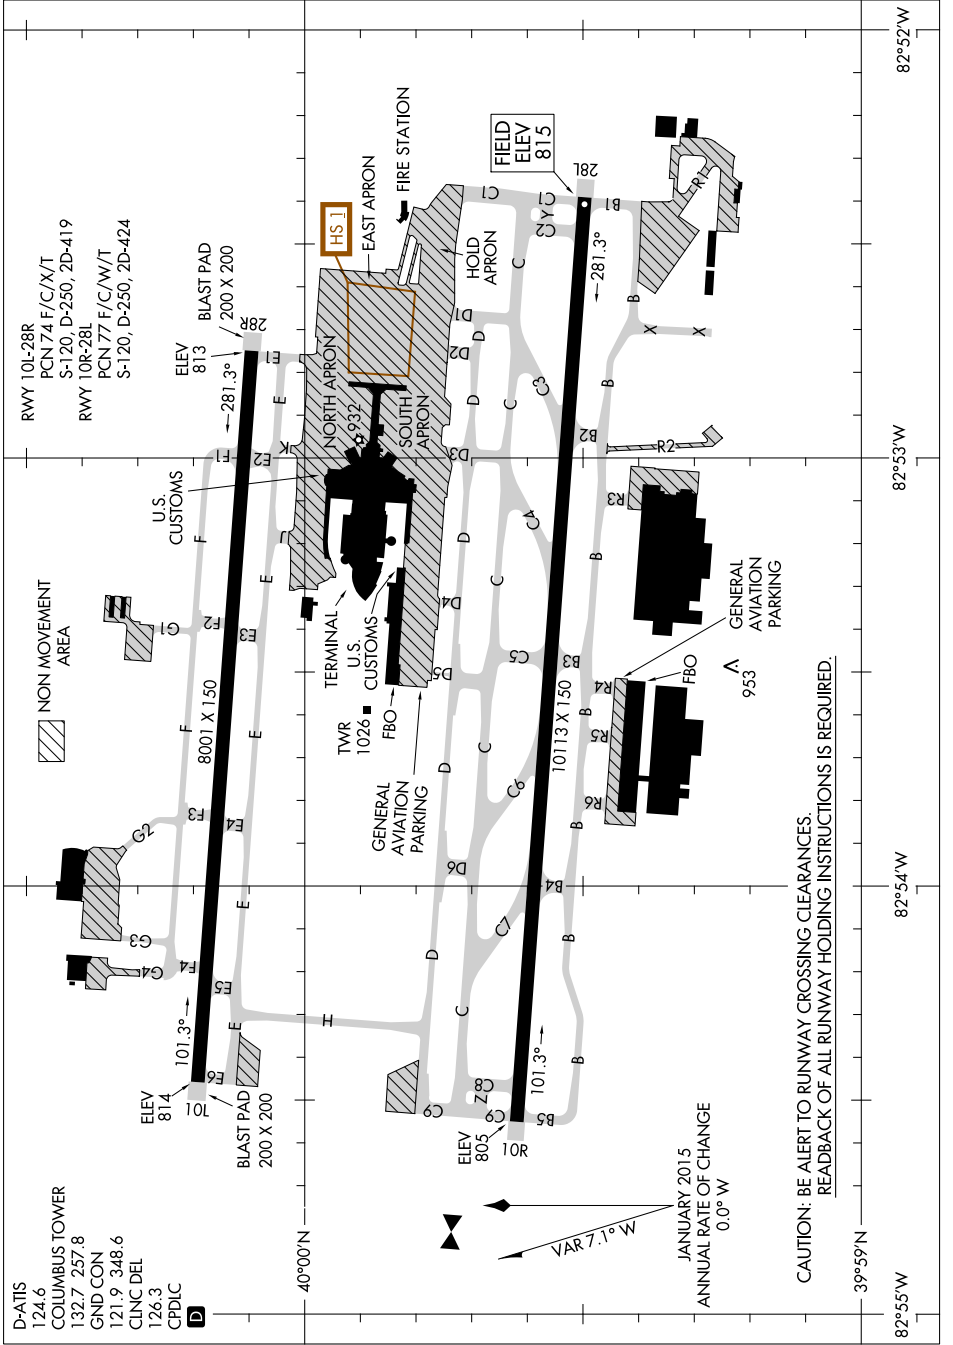

19171
AIRPORT DIAGRAM

JOHN GLENN COLUMBUS INTL (CMH)
 COLUMBUS, OHIO

AL-94 (FAA)

EC-2, 10 OCT 2019 to 07 NOV 2019

EC-2, 10 OCT 2019 to 07 NOV 2019

AIRPORT DIAGRAM
 19171

JOHN GLENN COLUMBUS INTL (CMH)
 COLUMBUS, OHIO

**CAUTION: BE ALERT TO RUNWAY CROSSING CLEARANCES.
 READBACK OF ALL RUNWAY HOLDING INSTRUCTIONS IS REQUIRED.**