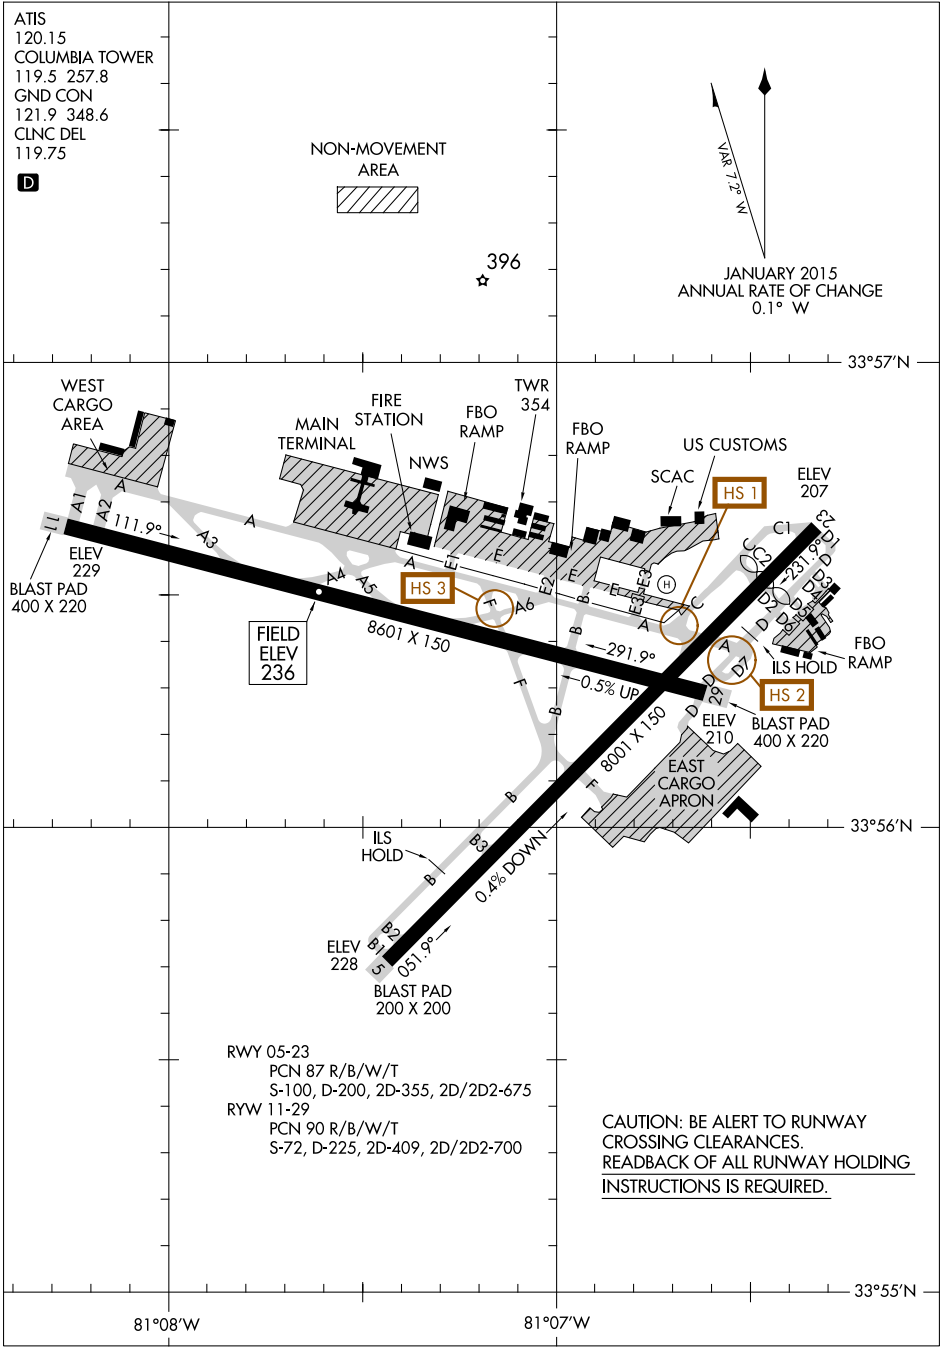

19059  
**AIRPORT DIAGRAM**

**COLUMBIA METROPOLITAN (C.A.E.)**  
 COLUMBIA, SOUTH CAROLINA

AL-89 (FAA)

SE-2, 10 OCT 2019 to 07 NOV 2019

SE-2, 10 OCT 2019 to 07 NOV 2019

**AIRPORT DIAGRAM**  
 19059

COLUMBIA, SOUTH CAROLINA  
**COLUMBIA METROPOLITAN (C.A.E.)**