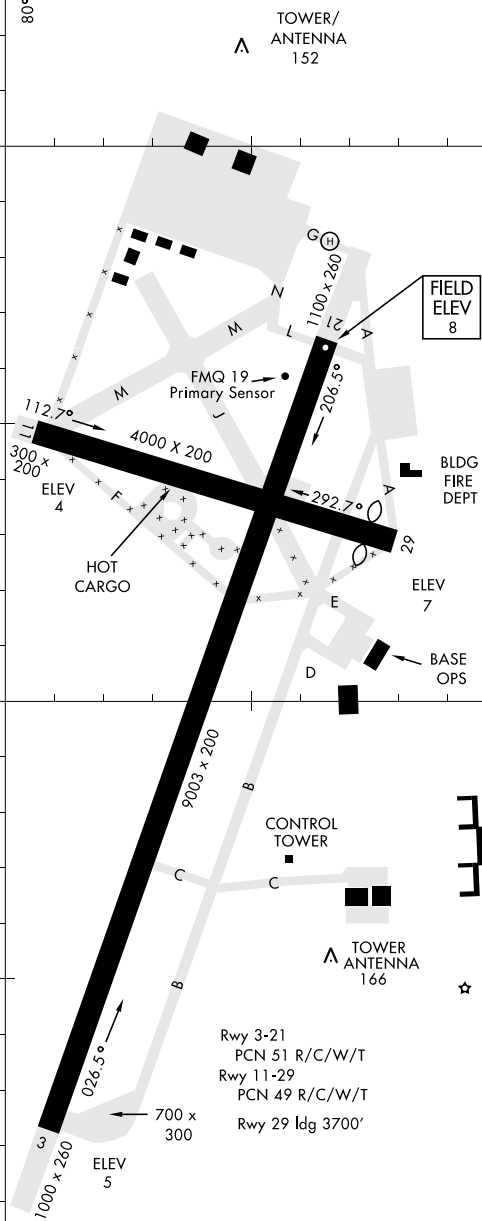

AIRPORT DIAGRAM

AFD-38 [USA]

PATRICK AFB (KCOF)

COCOA BEACH, FLORIDA

ATIS ★ 119.175 273.5
 PATRICK TOWER ★
 133.75 269.375
 GND CON
 124.35 335.8
 CLNC DEL
 118.4 289.4

80°37'W

80°36'W

28°15'N

28°14'N

28°13'N

SEPTEMBER 2016
 ANNUAL RATE OF CHANGE
 0.1° W

SE-3, 10 OCT 2019 to 07 NOV 2019

SE-3, 10 OCT 2019 to 07 NOV 2019

AIRPORT DIAGRAM

COCOA BEACH, FLORIDA

PATRICK AFB (KCOF)