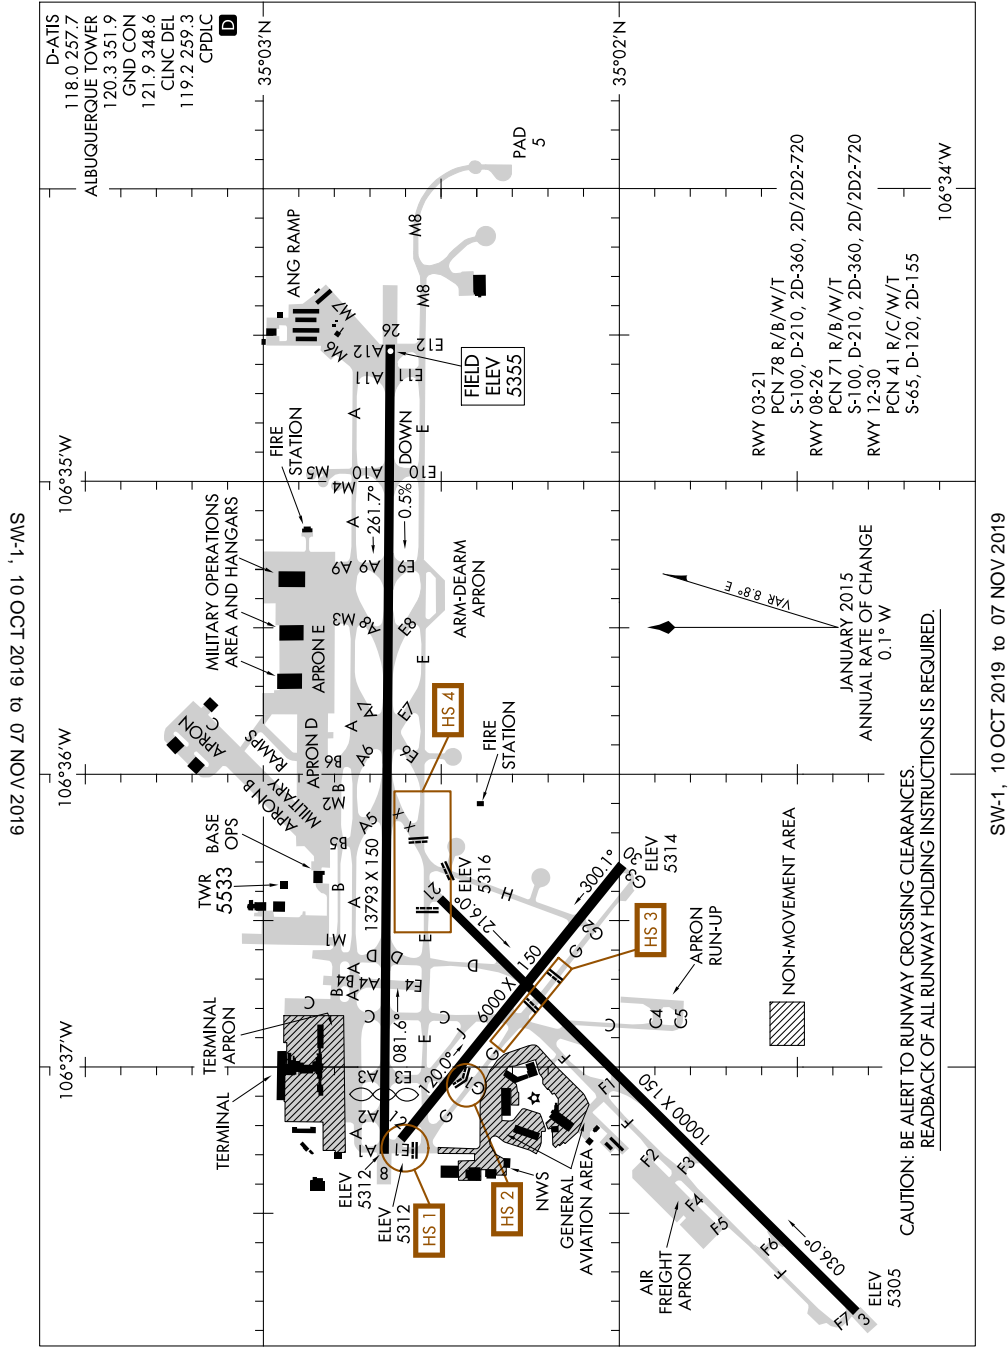

# AIRPORT DIAGRAM

AL-12 (FAA)

ALBUQUERQUE INTL SUNPORT (ABQ)  
ALBUQUERQUE, NEW MEXICO

SW-1, 10 OCT 2019 to 07 NOV 2019

SW-1, 10 OCT 2019 to 07 NOV 2019

JANUARY 2015  
ANNUAL RATE OF CHANGE  
0.1° W

CAUTION: BE ALERT TO RUNWAY CROSSING CLEARANCES.  
READBACK OF ALL RUNWAY HOLDING INSTRUCTIONS IS REQUIRED.

# AIRPORT DIAGRAM

ALBUQUERQUE, NEW MEXICO  
ALBUQUERQUE INTL SUNPORT (ABQ)