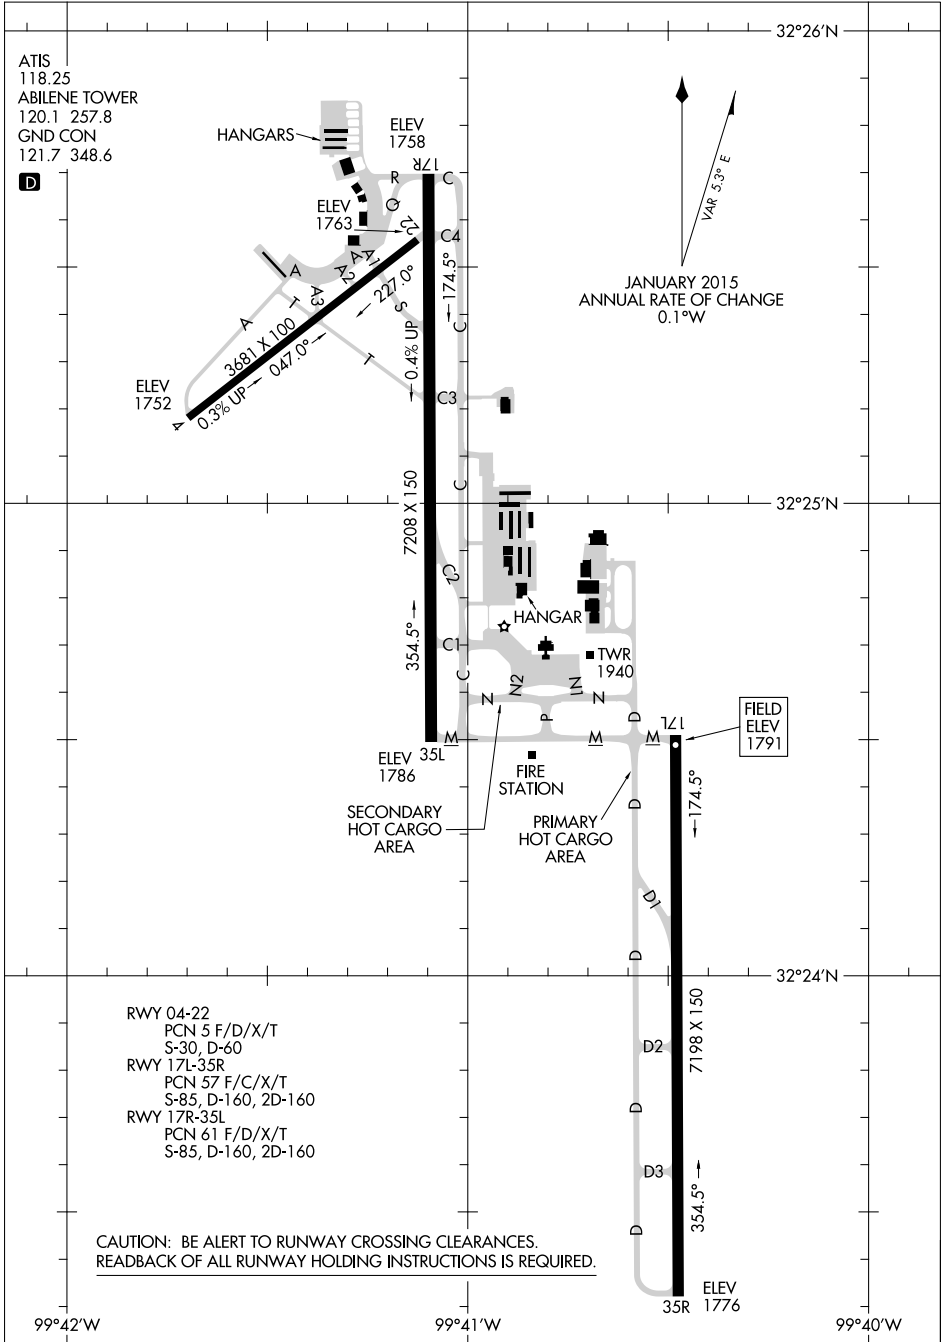

AIRPORT DIAGRAM

ABILENE RGNL (ABI)
ABILENE, TEXAS

AL-1 (FAA)

SC-2, 10 OCT 2019 to 07 NOV 2019

SC-2, 10 OCT 2019 to 07 NOV 2019

AIRPORT DIAGRAM

ABILENE, TEXAS
ABILENE RGNL (ABI)