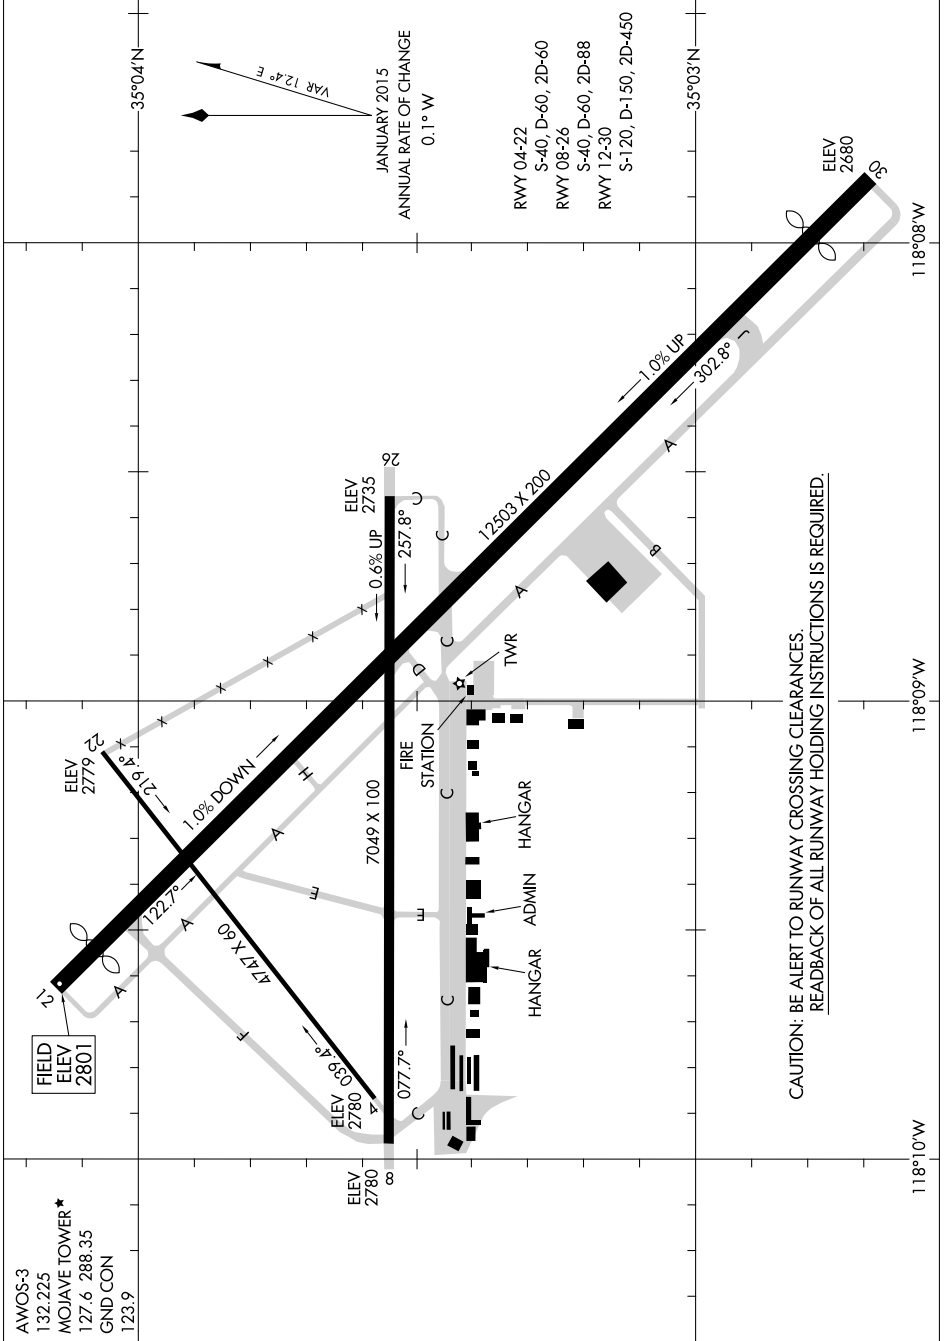

# AIRPORT DIAGRAM

AL-9353 (FAA)

MOJAVE AIR AND SPACE PORT (MHV)  
MOJAVE, CALIFORNIA

SW-3, 12 SEP 2019 to 10 OCT 2019

SW-3, 12 SEP 2019 to 10 OCT 2019

# AIRPORT DIAGRAM

MOJAVE, CALIFORNIA  
MOJAVE AIR AND SPACE PORT (MHV)