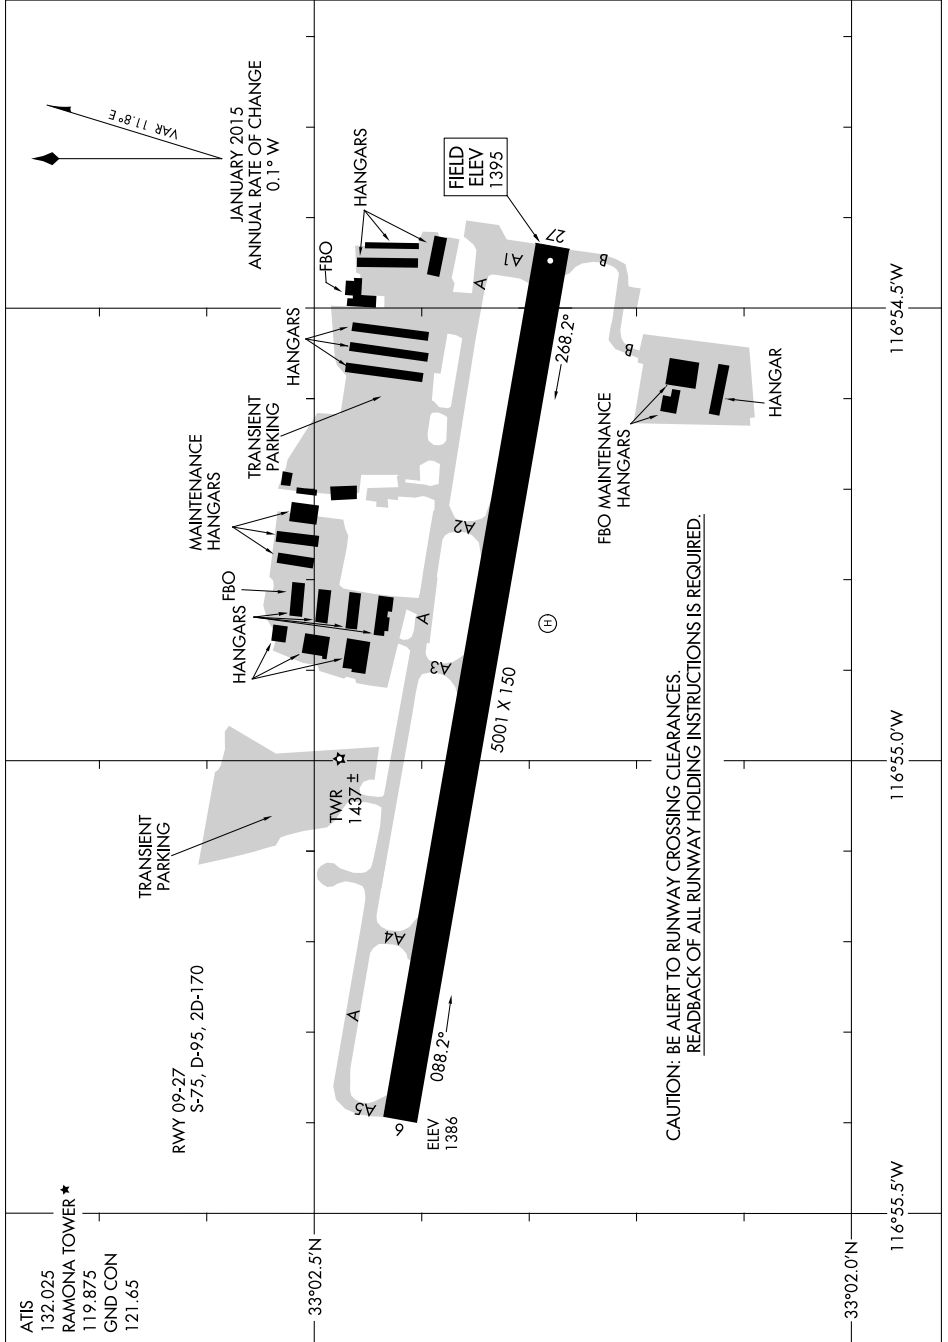

AIRPORT DIAGRAM

AL-6667 (FAA)

RAMONA (RNM)
RAMONA, CALIFORNIA

SW-3, 12 SEP 2019 to 10 OCT 2019

SW-3, 12 SEP 2019 to 10 OCT 2019

AIRPORT DIAGRAM

RAMONA, CALIFORNIA
RAMONA (RNM)