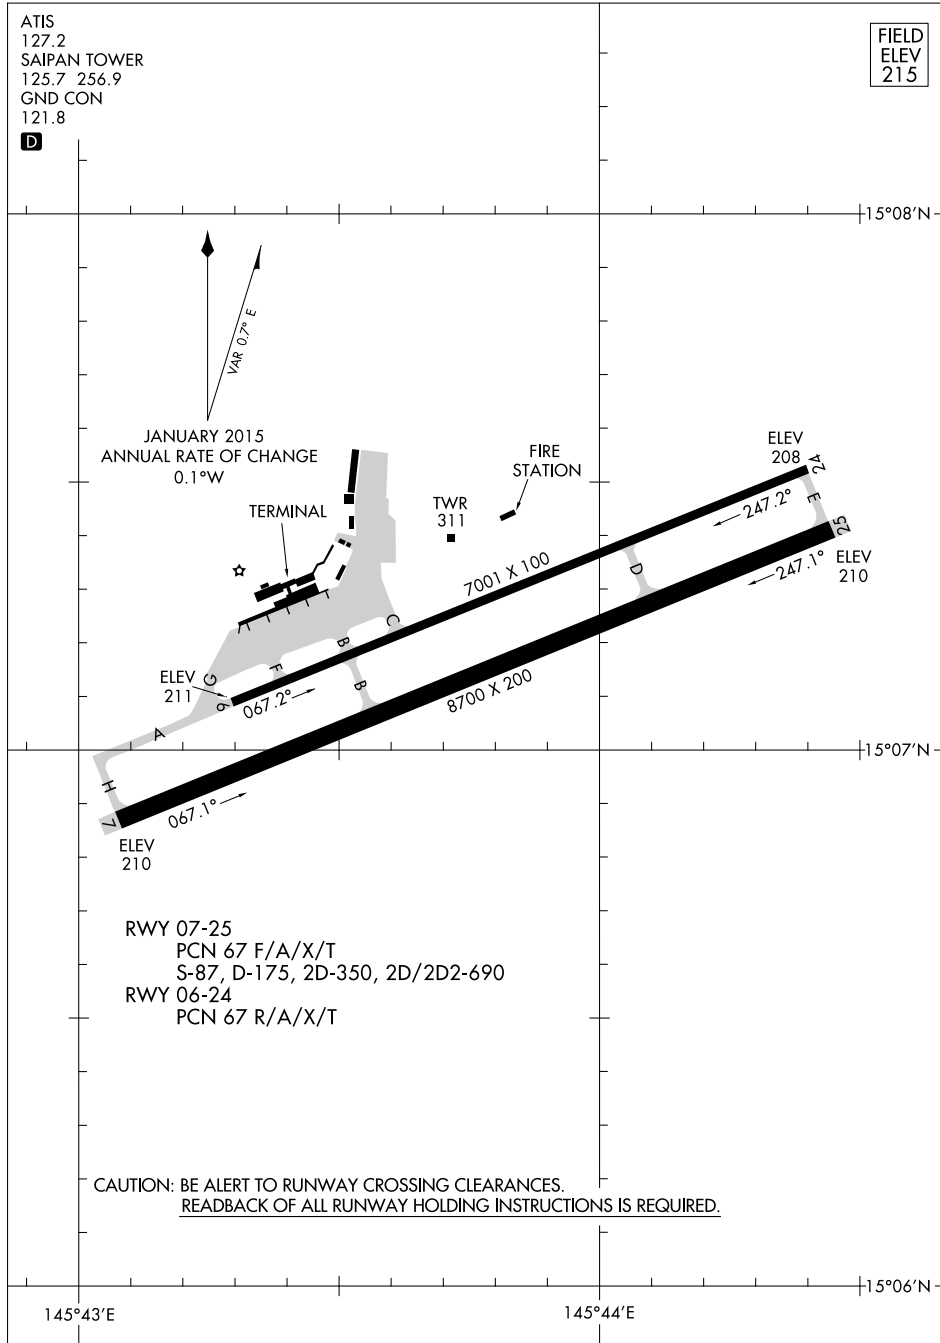

19171

AIRPORT DIAGRAM

FRANCISCO C ADA/SAIPAN INTL (GSN)(PGSN)
AL-6293 (FAA) SAIPAN ISLAND, CQ

ATIS
127.2
SAIPAN TOWER
125.7 256.9
GND CON
121.8

FIELD
ELEV
215

D

PAC, 15 AUG 2019 to 10 OCT 2019

PAC, 15 AUG 2019 to 10 OCT 2019

AIRPORT DIAGRAM

FRANCISCO C ADA/SAIPAN INTL (GSN)(PGSN)
SAIPAN ISLAND, CQ

19171