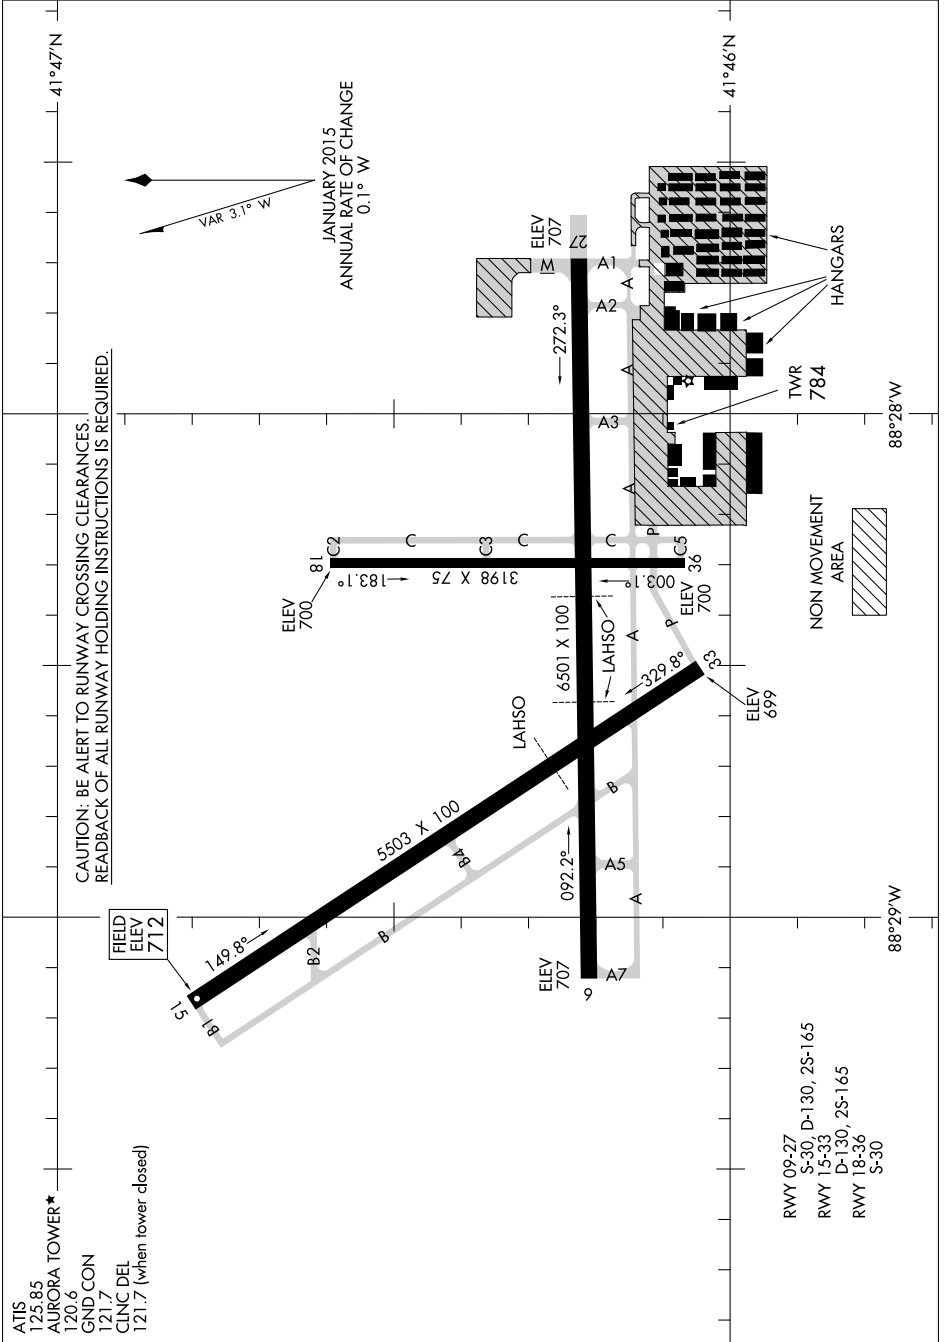

AIRPORT DIAGRAM

AL-5103 (FAA)

AURORA MUNI (ARR)
CHICAGO/AURORA, ILLINOIS

EC-3, 12 SEP 2019 to 10 OCT 2019

EC-3, 12 SEP 2019 to 10 OCT 2019

AIRPORT DIAGRAM

CHICAGO/AURORA, ILLINOIS
AURORA MUNI (ARR)