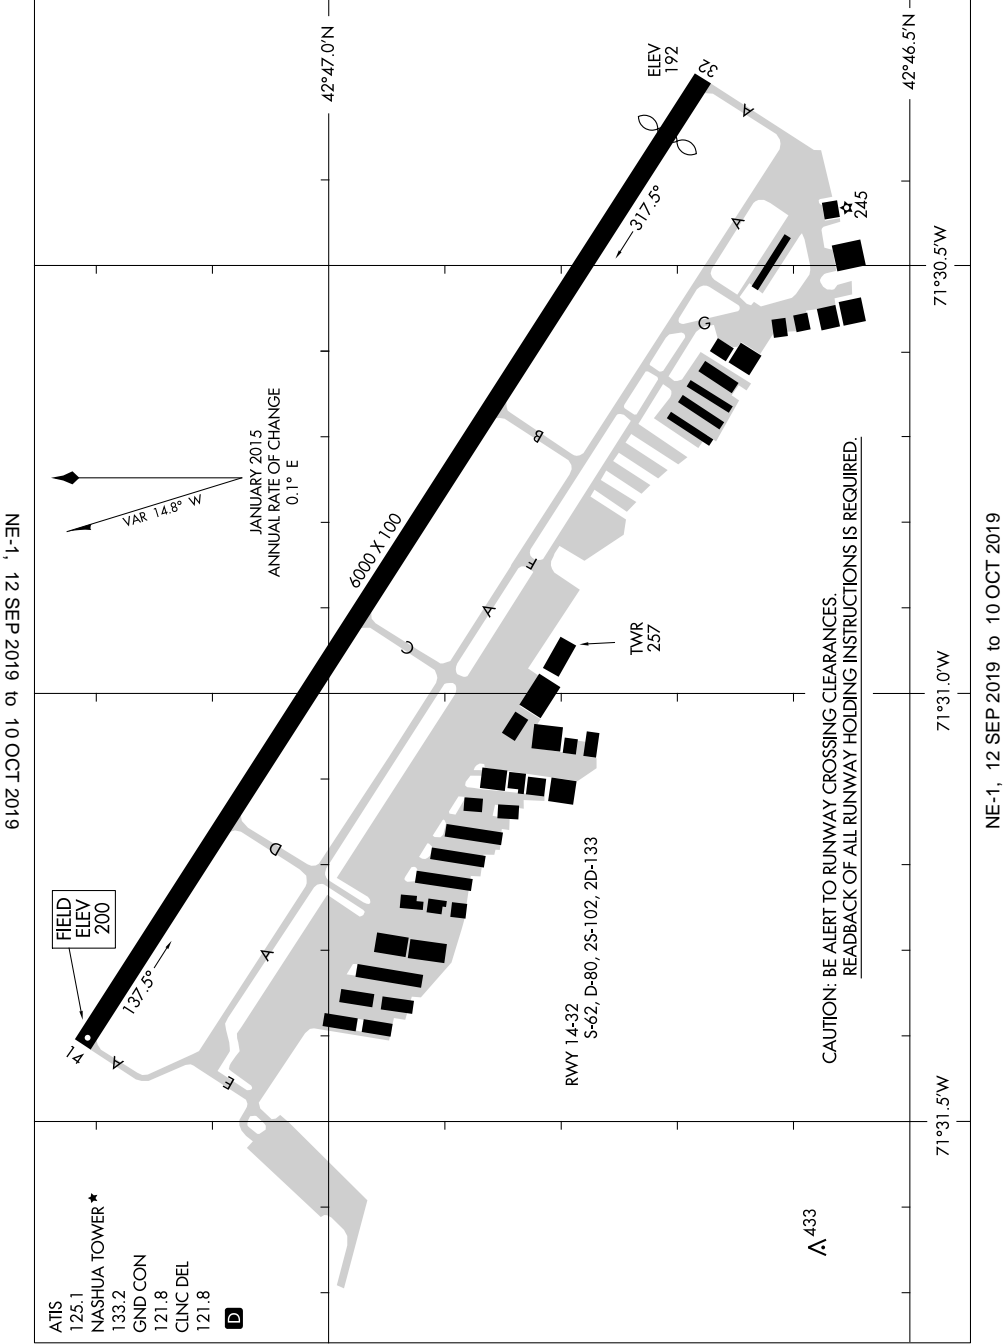

17117

AIRPORT DIAGRAM

AL-5036 (FAA)

BOIRE FIELD (ASH)
NASHUA, NEW HAMPSHIRE

NE-1, 12 SEP 2019 to 10 OCT 2019

NE-1, 12 SEP 2019 to 10 OCT 2019

- ATIS 125.1
- NASHUA TOWER *
- 133.2
- GND CON 121.8
- CLNC DEL 121.8
- D**

A 433

AIRPORT DIAGRAM

17117

NASHUA, NEW HAMPSHIRE
BOIRE FIELD (ASH)