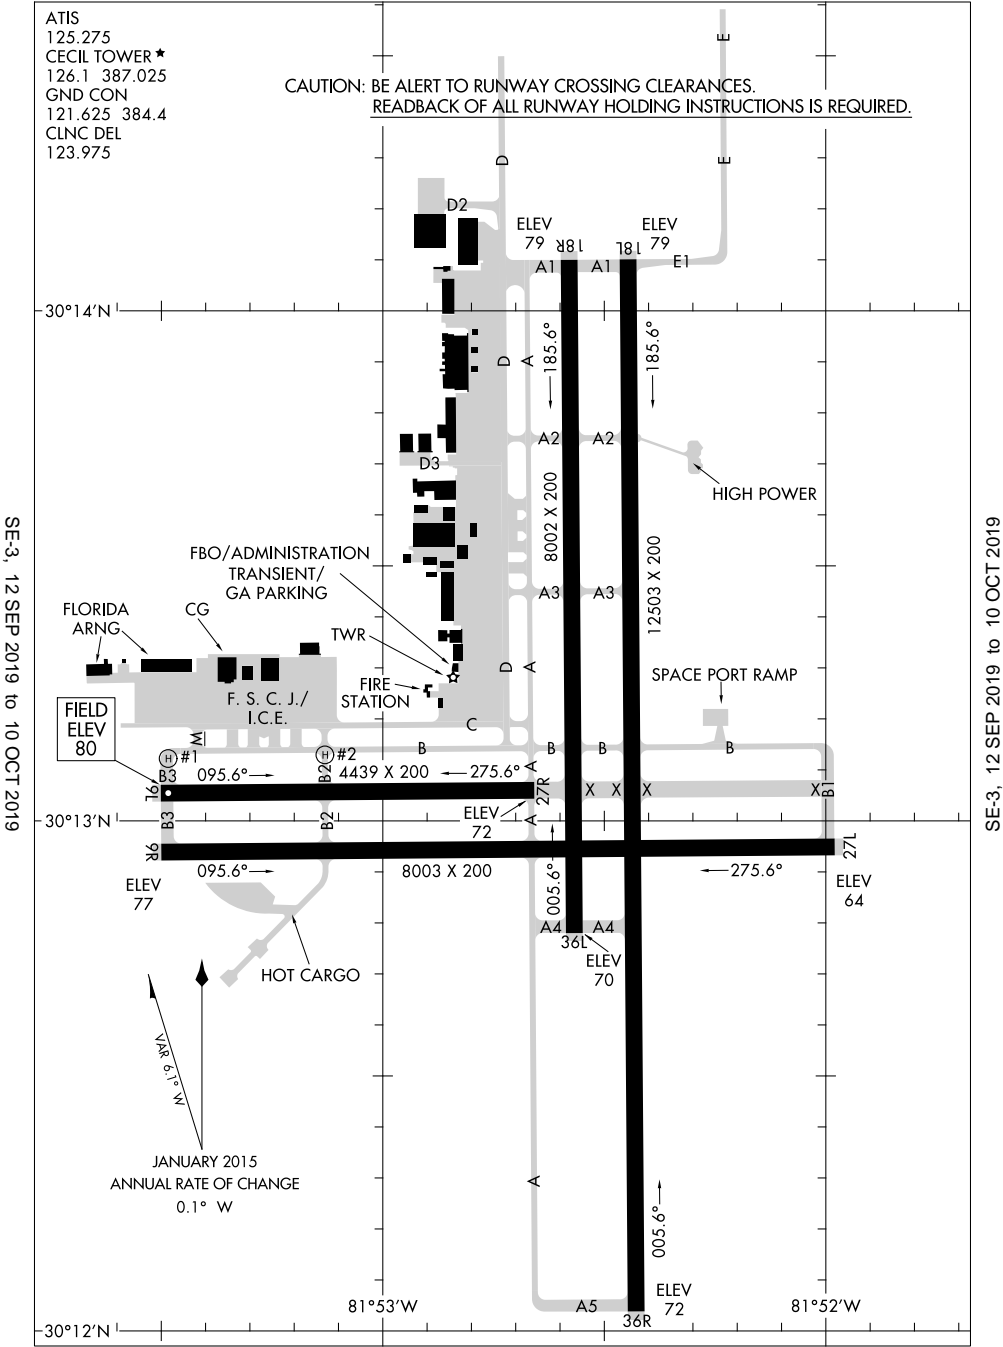

19003

# AIRPORT DIAGRAM

AL-998 (FAA)

CECIL (VQQ)  
JACKSONVILLE, FLORIDA

ATIS  
 125.275  
 CECIL TOWER ★  
 126.1 387.025  
 GND CON  
 121.625 384.4  
 CLNC DEL  
 123.975

CAUTION: BE ALERT TO RUNWAY CROSSING CLEARANCES.  
READBACK OF ALL RUNWAY HOLDING INSTRUCTIONS IS REQUIRED.

SE-3, 12 SEP 2019 to 10 OCT 2019

SE-3, 12 SEP 2019 to 10 OCT 2019

# AIRPORT DIAGRAM

19003

JACKSONVILLE, FLORIDA  
CECIL (VQQ)