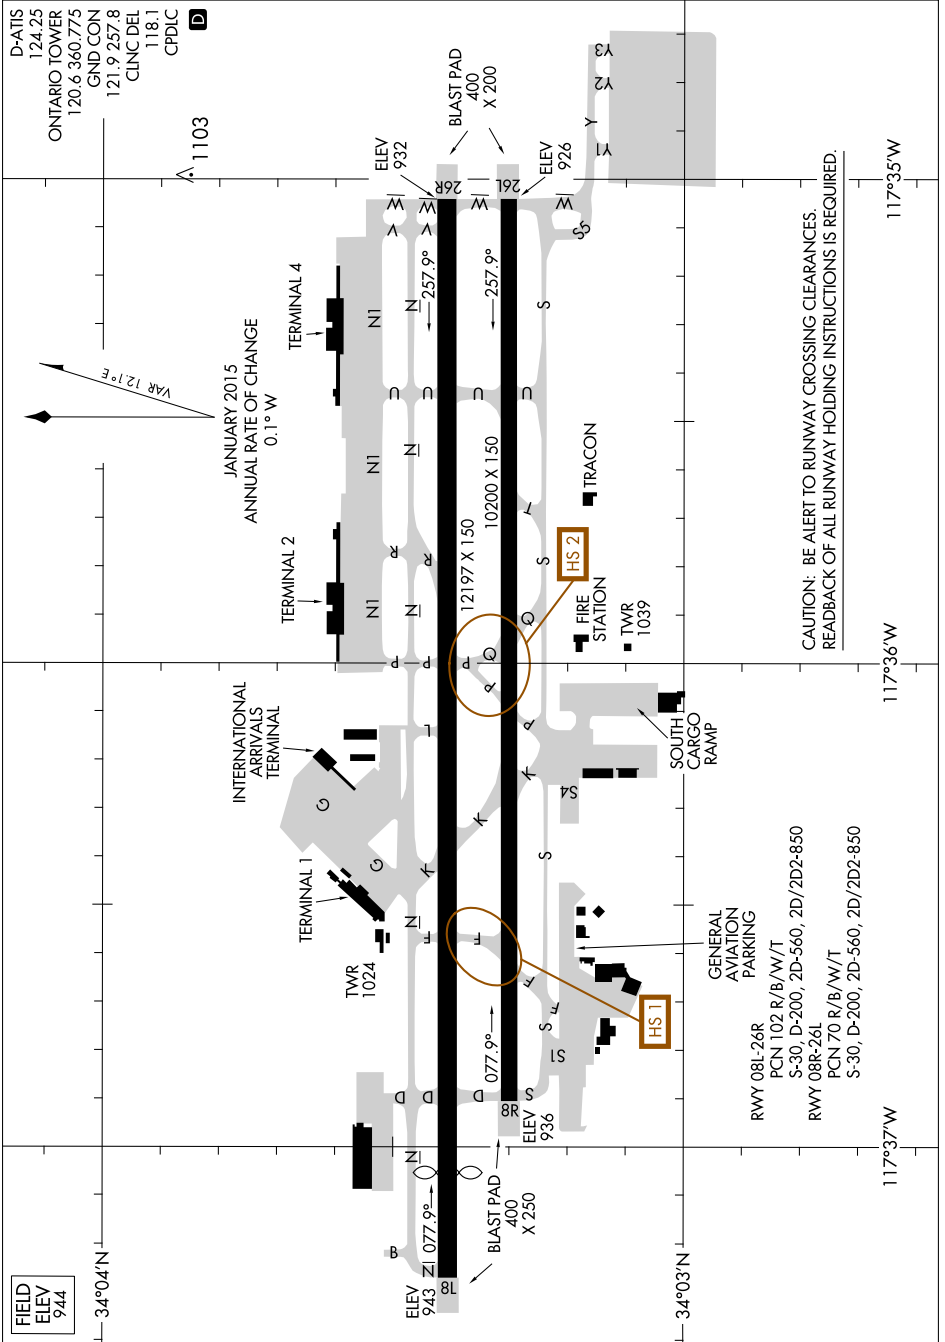

# AIRPORT DIAGRAM

AL-965 (FAA)

ONTARIO INTL (ONT)  
ONTARIO, CALIFORNIA

SW-3, 12 SEP 2019 to 10 OCT 2019

SW-3, 12 SEP 2019 to 10 OCT 2019

# AIRPORT DIAGRAM

ONTARIO, CALIFORNIA  
ONTARIO INTL (ONT)