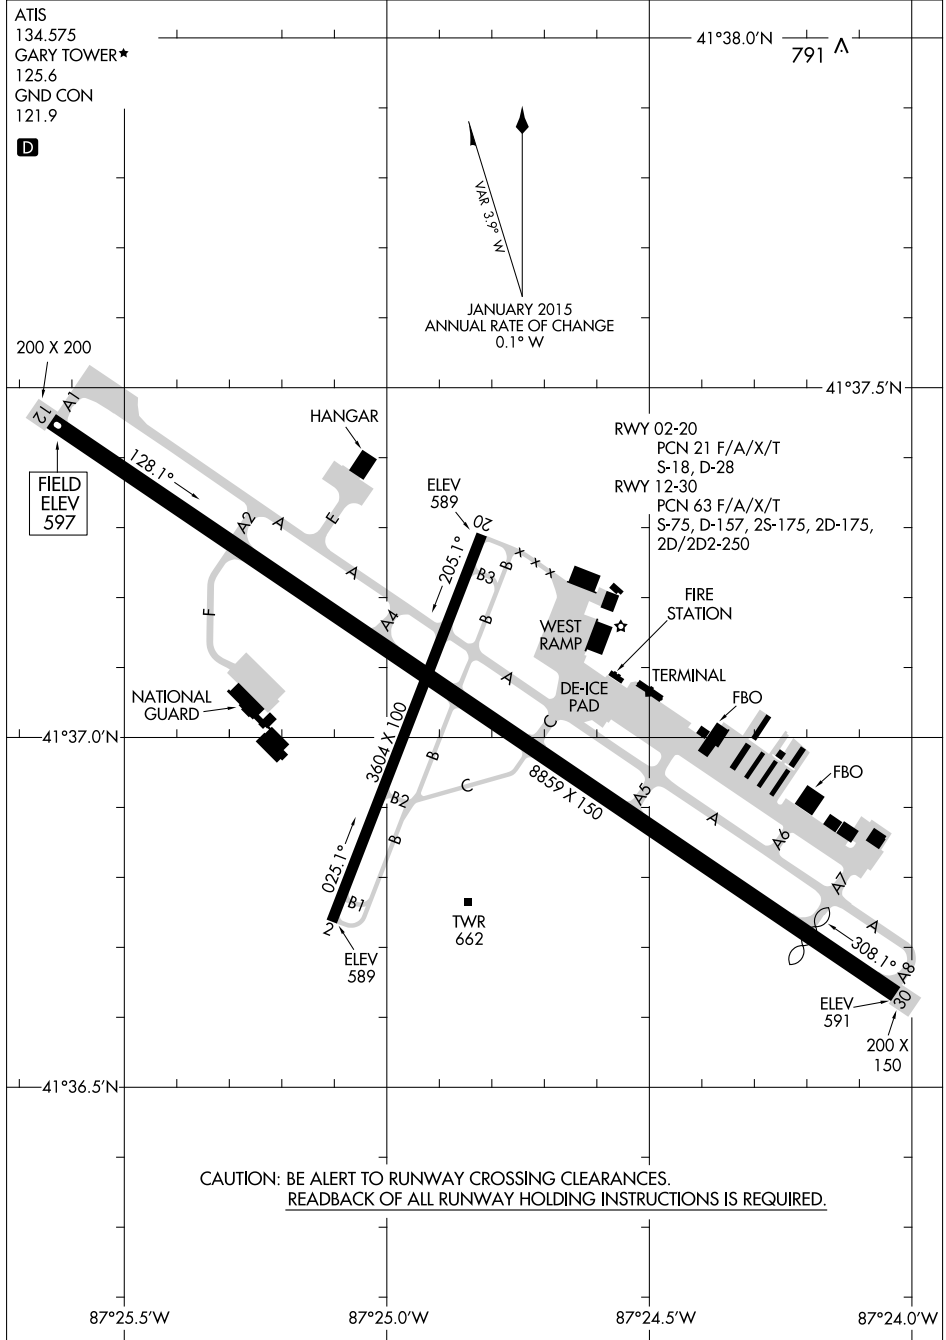

15344

# AIRPORT DIAGRAM

GARY/CHICAGO INTL (GYY)  
GARY, INDIANA

AL-748 (FAA)

EC-2, 12 SEP 2019 to 10 OCT 2019

EC-2, 12 SEP 2019 to 10 OCT 2019

# AIRPORT DIAGRAM

15344

GARY, INDIANA  
GARY/CHICAGO INTL (GYY)