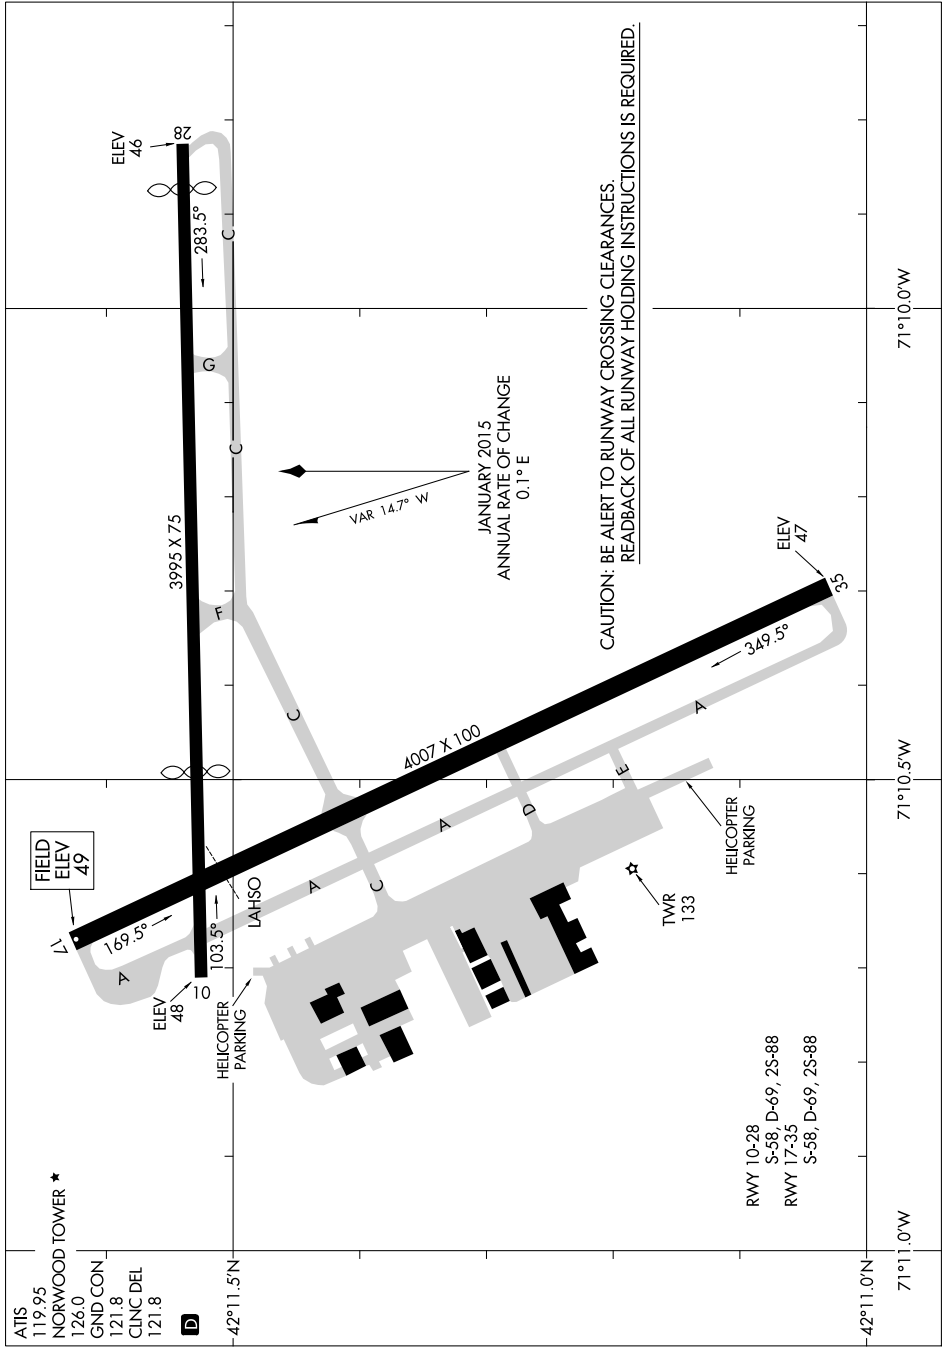

AIRPORT DIAGRAM

AL-725 (FAA)

NORWOOD MEMORIAL (OWD)
NORWOOD, MASSACHUSETTS

NE-1, 12 SEP 2019 to 10 OCT 2019

71°10.0'W

71°10.5'W

71°11.0'W

NE-1, 12 SEP 2019 to 10 OCT 2019

D

RWY 10-28
S-58, D-69, 2S-88
RWY 17-35
S-58, D-69, 2S-88

AIRPORT DIAGRAM

NORWOOD, MASSACHUSETTS
NORWOOD MEMORIAL (OWD)