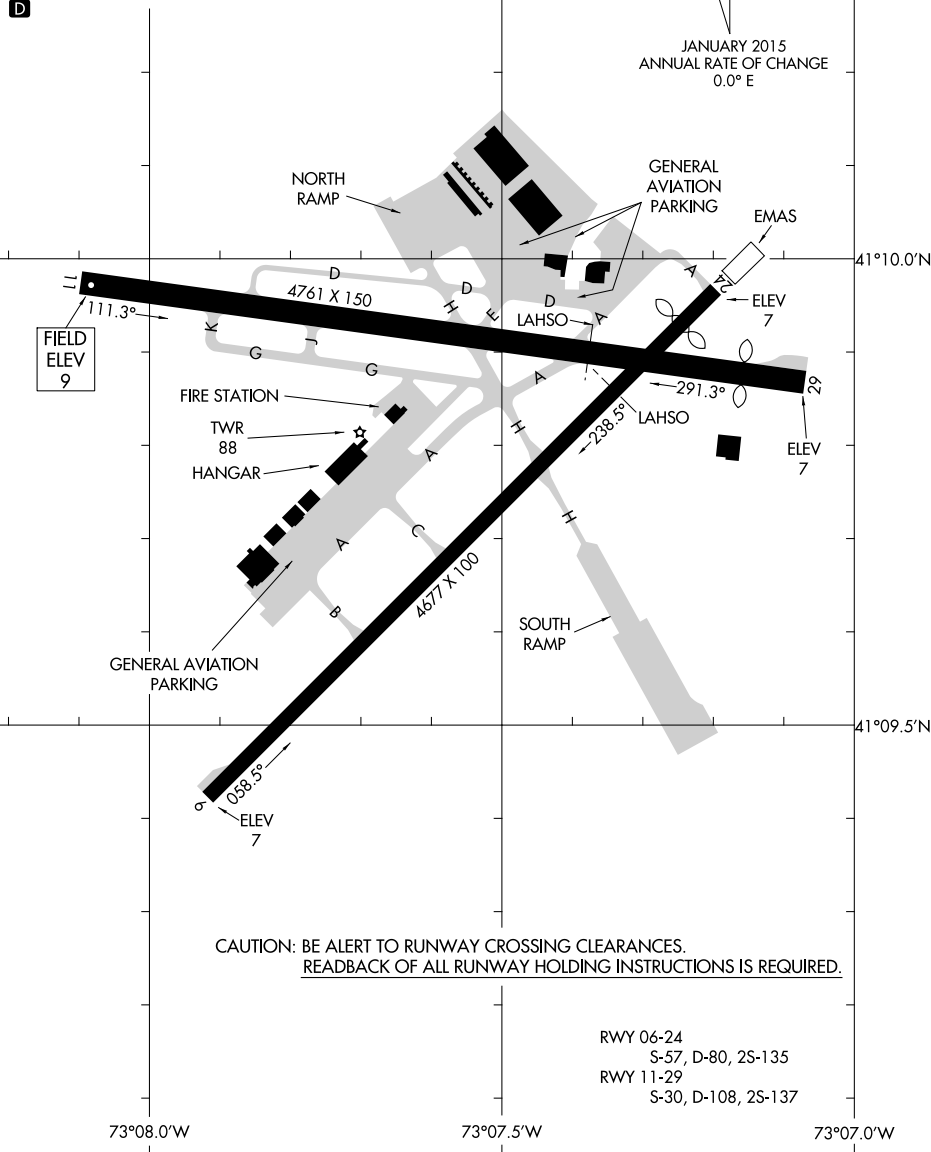

18144 **AIRPORT DIAGRAM** **IGOR I. SIKORSKY MEMORIAL (B.D.R.)**
 BRIDGEPORT, CONNECTICUT

AL-621 (FAA)

ATIS
 119.15
 BRIDGEPORT TOWER★
 120.9 257.8
 GND CON
 121.75 257.8
 CLNC DEL
 121.75
 124.075 (When Twr Closed)

NE-1, 12 SEP 2019 to 10 OCT 2019

NE-1, 12 SEP 2019 to 10 OCT 2019

AIRPORT DIAGRAM **IGOR I. SIKORSKY MEMORIAL (B.D.R.)**
 BRIDGEPORT, CONNECTICUT

18144