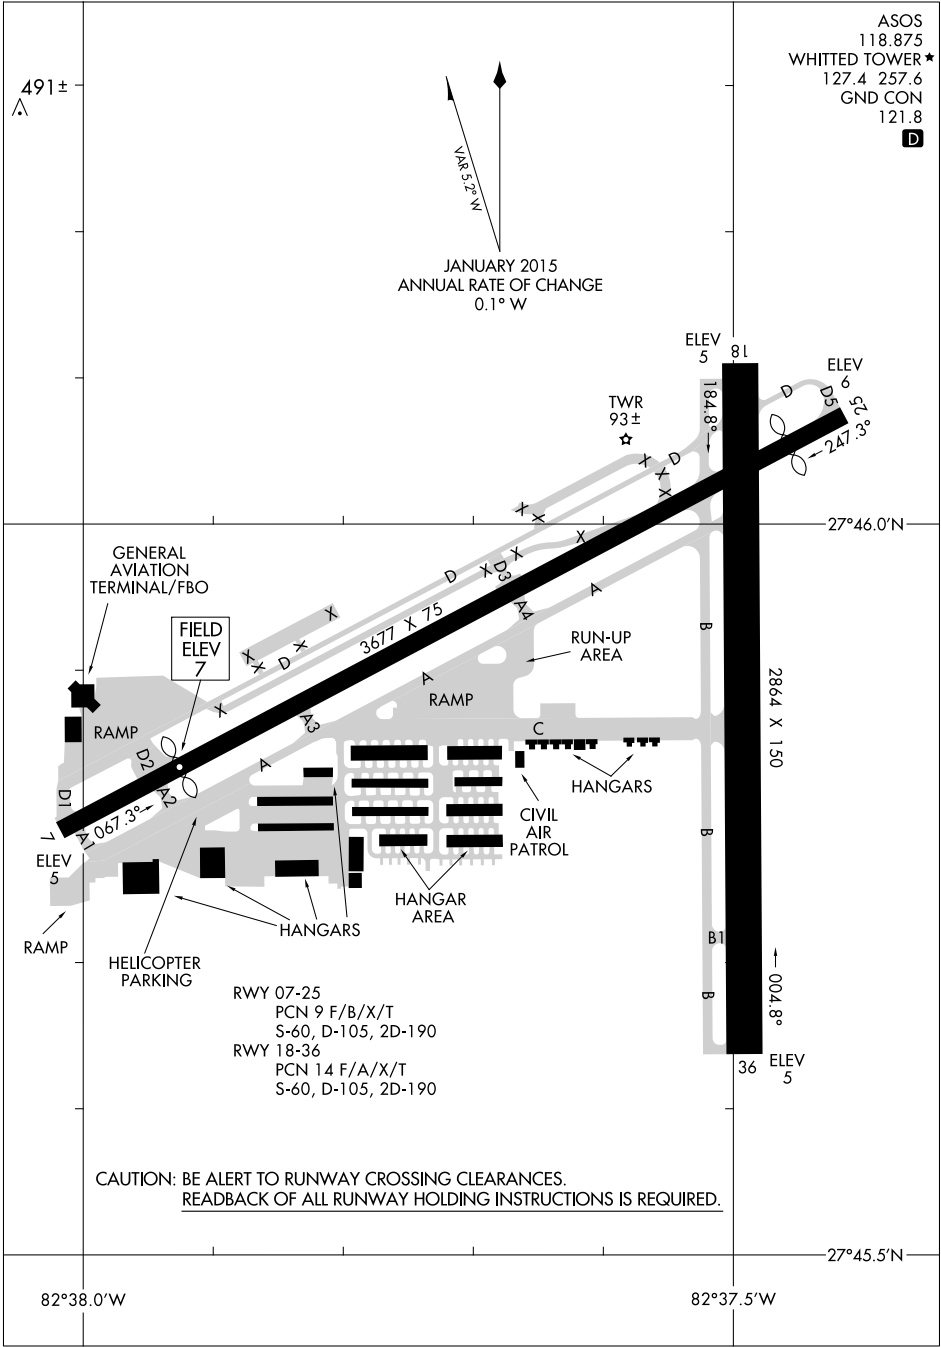

19227

AIRPORT DIAGRAM

AL-613 (FAA)

ALBERT WHITTED (SPG)
ST PETERSBURG, FLORIDA

ASOS
118.875
WHITTED TOWER ★
127.4 257.6
GND CON
121.8
D

491±
△

VAR 5.2° W
JANUARY 2015
ANNUAL RATE OF CHANGE
0.1° W

SE-3, 12 SEP 2019 to 10 OCT 2019

SE-3, 12 SEP 2019 to 10 OCT 2019

RWY 07-25
PCN 9 F/B/X/T
S-60, D-105, 2D-190
RWY 18-36
PCN 14 F/A/X/T
S-60, D-105, 2D-190

CAUTION: BE ALERT TO RUNWAY CROSSING CLEARANCES.
READBACK OF ALL RUNWAY HOLDING INSTRUCTIONS IS REQUIRED.

AIRPORT DIAGRAM

19227

ST PETERSBURG, FLORIDA
ALBERT WHITTED (SPG)