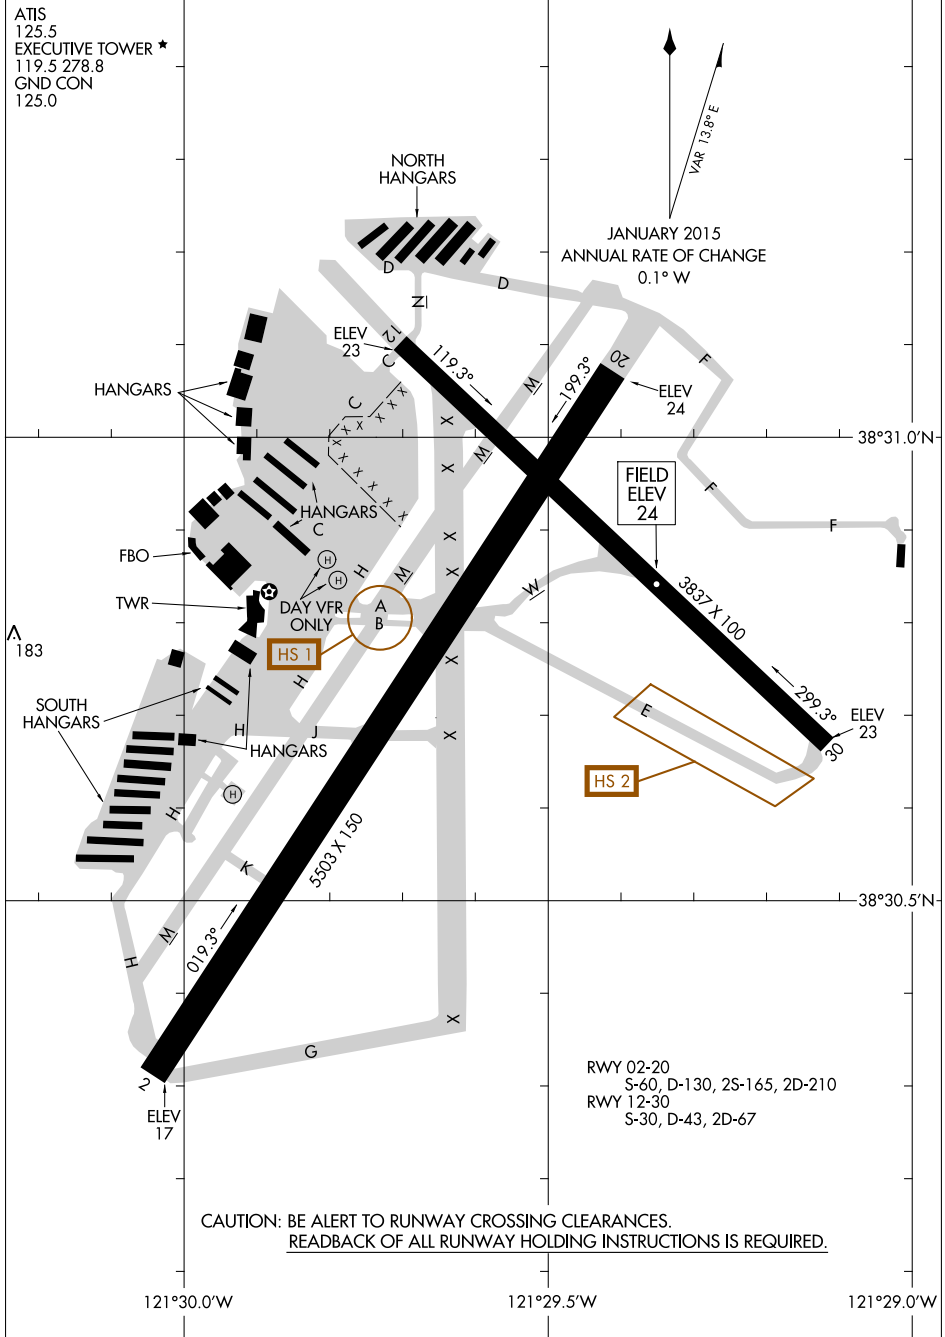

AIRPORT DIAGRAM

AL-358 (FAA)

SACRAMENTO EXECUTIVE (SAC)
SACRAMENTO, CALIFORNIA

SW-2, 12 SEP 2019 to 10 OCT 2019

SW-2, 12 SEP 2019 to 10 OCT 2019

AIRPORT DIAGRAM

19115

SACRAMENTO, CALIFORNIA
SACRAMENTO EXECUTIVE (SAC)