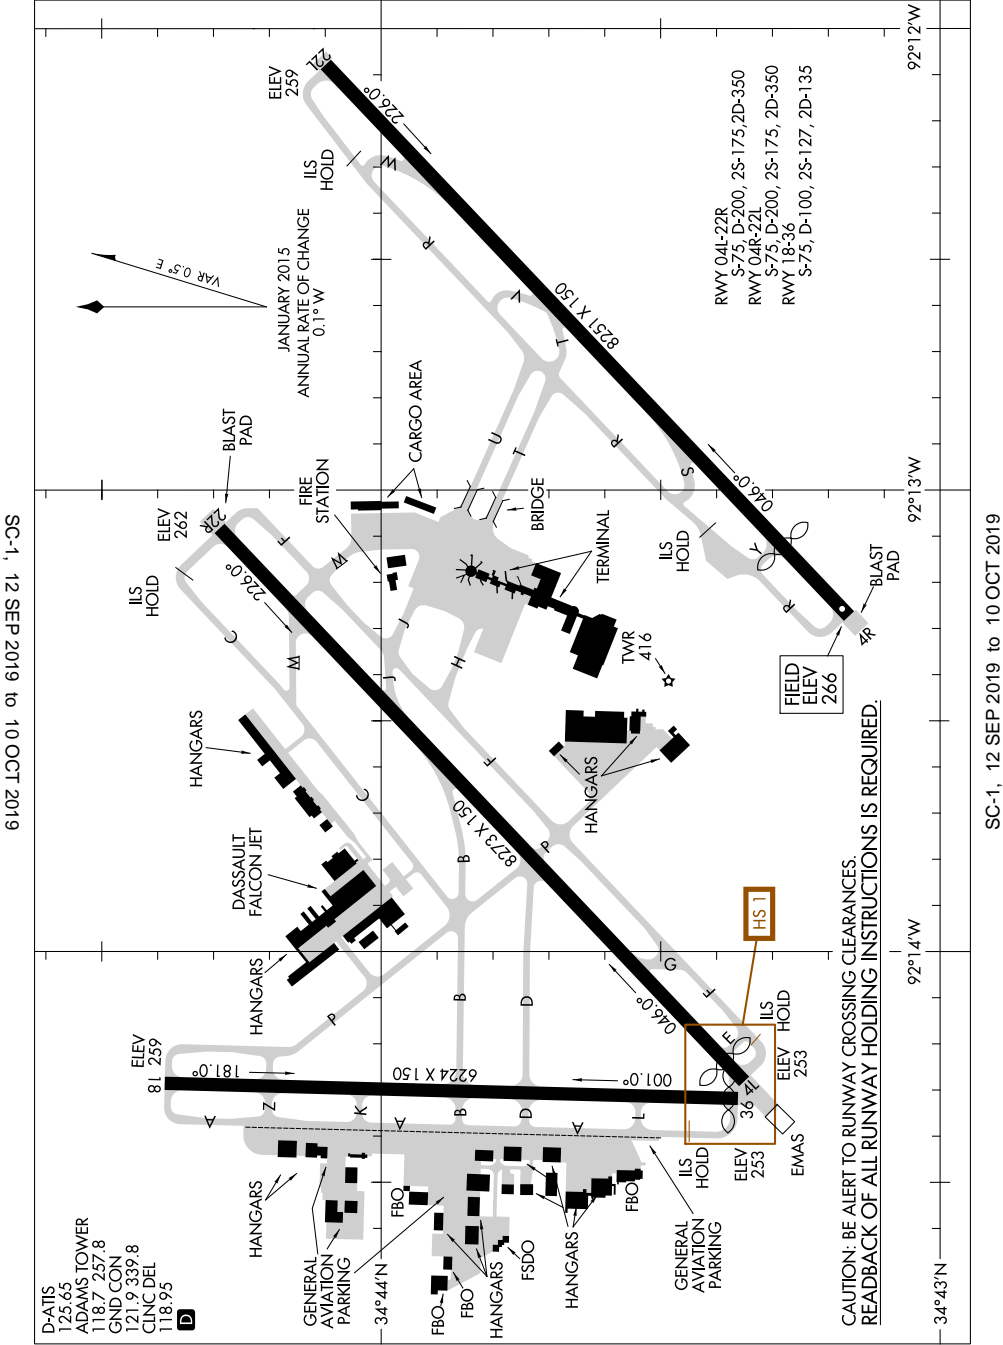

17117
AIRPORT DIAGRAM

BILL AND HILLARY CLINTON NATIONAL/ADAMS FIELD (LIT)
 AL-233 (FAA)
 LITTLE ROCK, ARKANSAS

SC-1, 12 SEP 2019 to 10 OCT 2019

SC-1, 12 SEP 2019 to 10 OCT 2019

**CAUTION: BE ALERT TO RUNWAY CROSSING CLEARANCES.
 READBCK OF ALL RUNWAY HOLDING INSTRUCTIONS IS REQUIRED.**

AIRPORT DIAGRAM
 17117

BILL AND HILLARY CLINTON NATIONAL/ADAMS FIELD (LIT)
 LITTLE ROCK, ARKANSAS