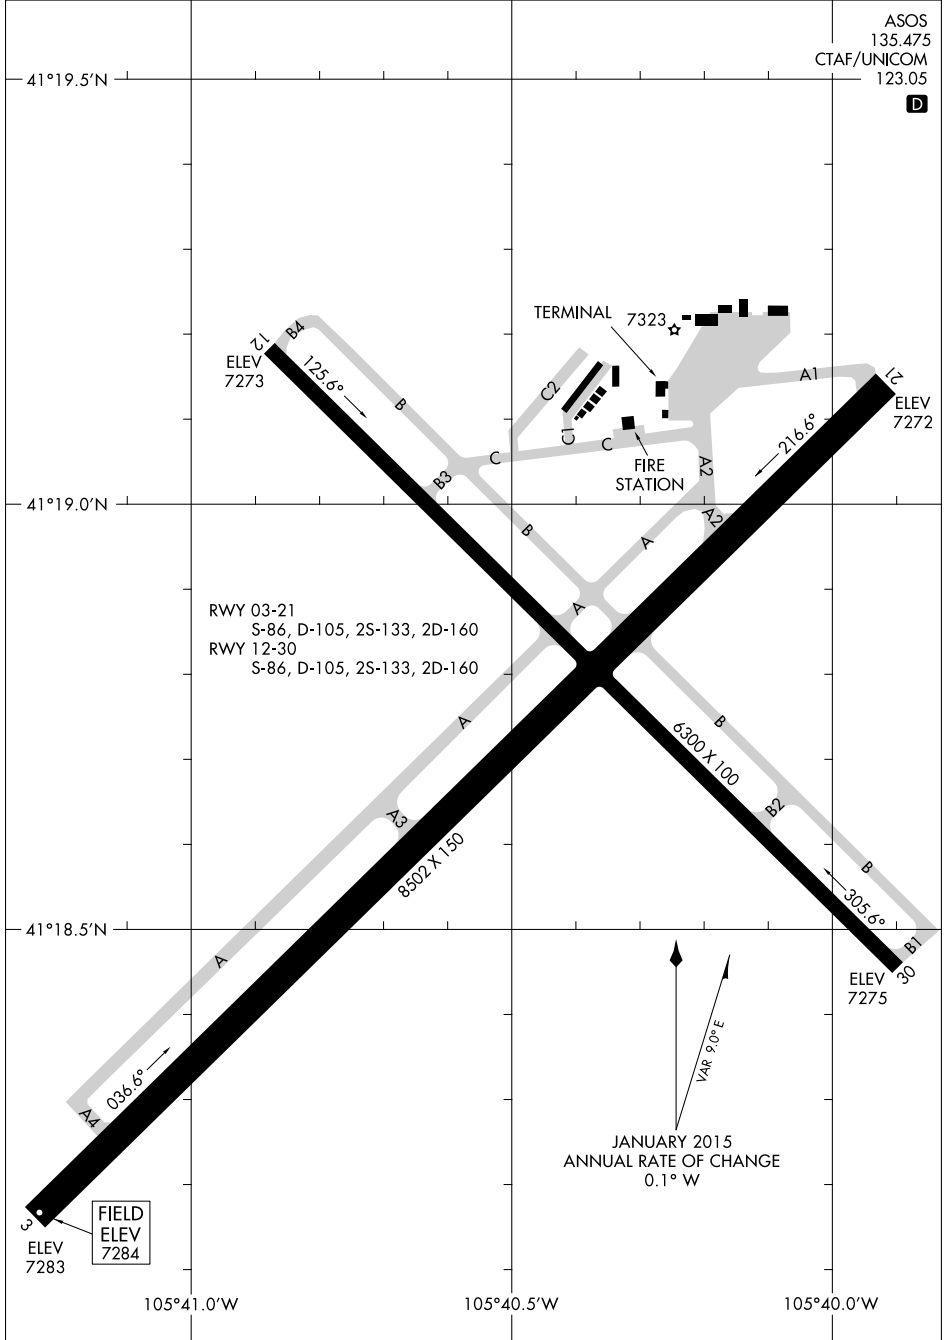

18312

AIRPORT DIAGRAM

AL-225 (FAA)

LARAMIE RGNL (LAR)
LARAMIE, WYOMING

ASOS
135.475
CTAF/UNICOM
123.05

D

NW-1, 12 SEP 2019 to 10 OCT 2019

NW-1, 12 SEP 2019 to 10 OCT 2019

AIRPORT DIAGRAM

18312

LARAMIE, WYOMING
LARAMIE RGNL (LAR)