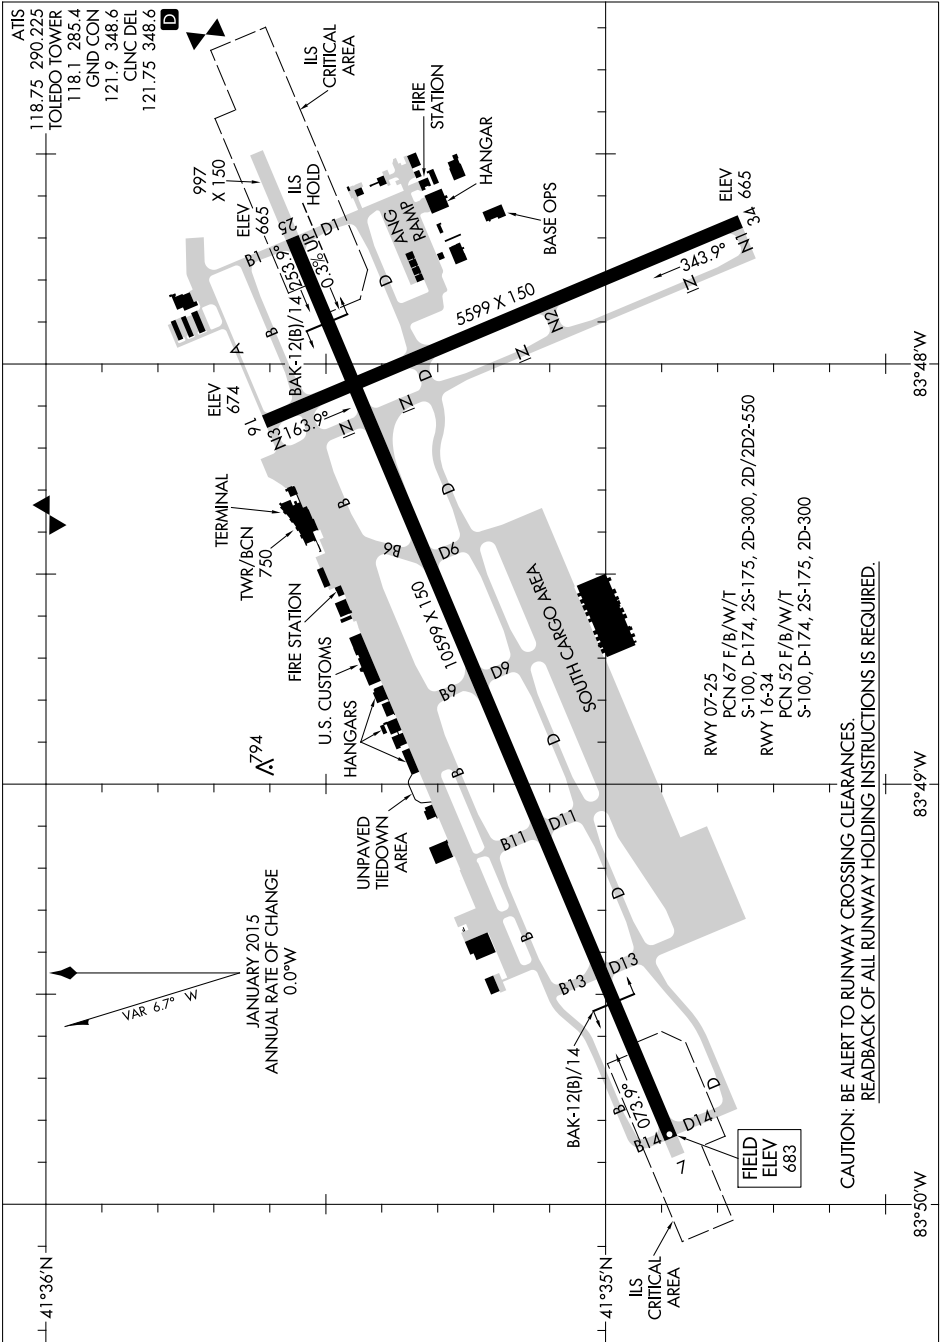

AIRPORT DIAGRAM

AL-184 (FAA)

TOLEDO EXPRESS (TOL)
TOLEDO, OHIO

EC-2, 12 SEP 2019 to 10 OCT 2019

AIRPORT DIAGRAM

TOLEDO, OHIO
TOLEDO EXPRESS (TOL)

EC-2, 12 SEP 2019 to 10 OCT 2019