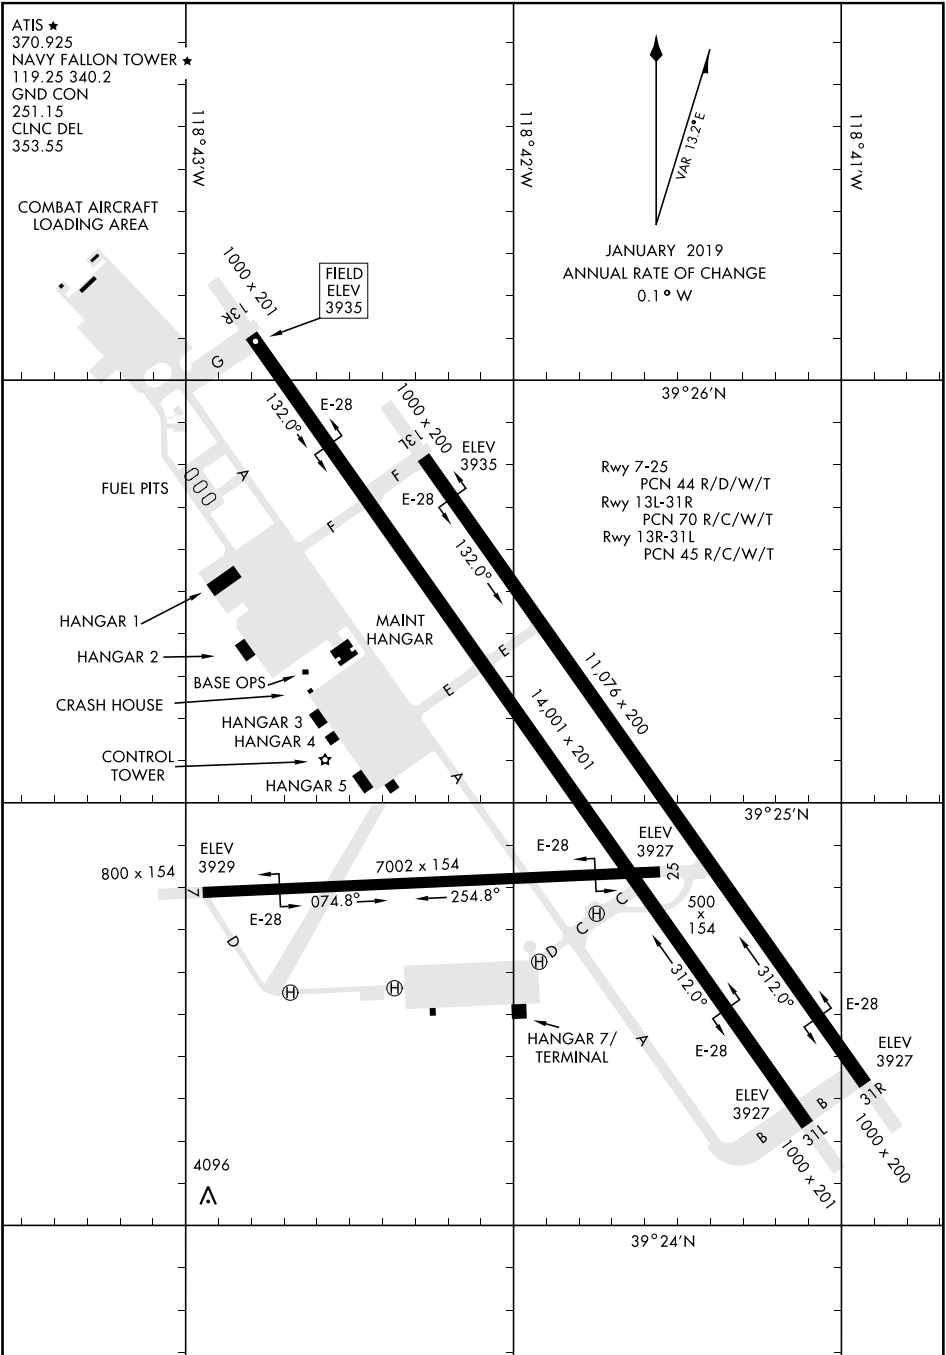

AIRPORT DIAGRAM

AFD-143 [USN]

FALLON NAS (VAN VOORHIS FLD) (KNFL)

FALLON, NEVADA

ATIS ★
 370.925
 NAVY FALLON TOWER ★
 119.25 340.2
 GND CON
 251.15
 CLNC DEL
 353.55

COMBAT AIRCRAFT LOADING AREA

JANUARY 2019
 ANNUAL RATE OF CHANGE
 0.1 ° W

SW-4, 12 SEP 2019 to 10 OCT 2019

SW-4, 12 SEP 2019 to 10 OCT 2019

AIRPORT DIAGRAM

FALLON, NEVADA

FALLON NAS (VAN VOORHIS FLD) (KNFL)