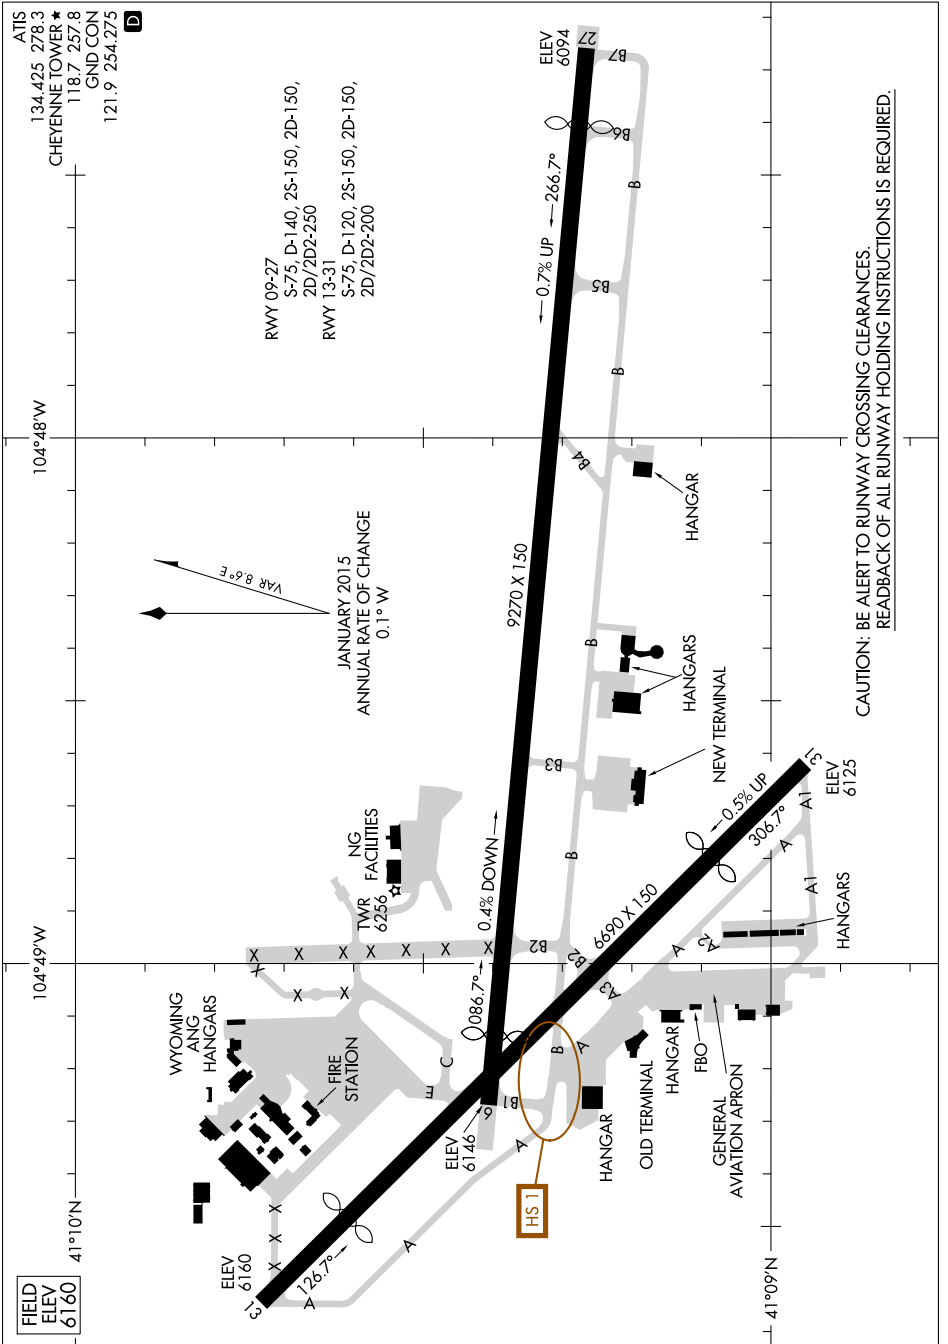

AIRPORT DIAGRAM

CHEYENNE RGNL/JERRY OLSON FIELD (CYS)
AL-80 (FAA) CHEYENNE, WYOMING

NW-1, 12 SEP 2019 to 10 OCT 2019

NW-1, 12 SEP 2019 to 10 OCT 2019

AIRPORT DIAGRAM

CHEYENNE, WYOMING
CHEYENNE RGNL/JERRY OLSON FIELD (CYS)