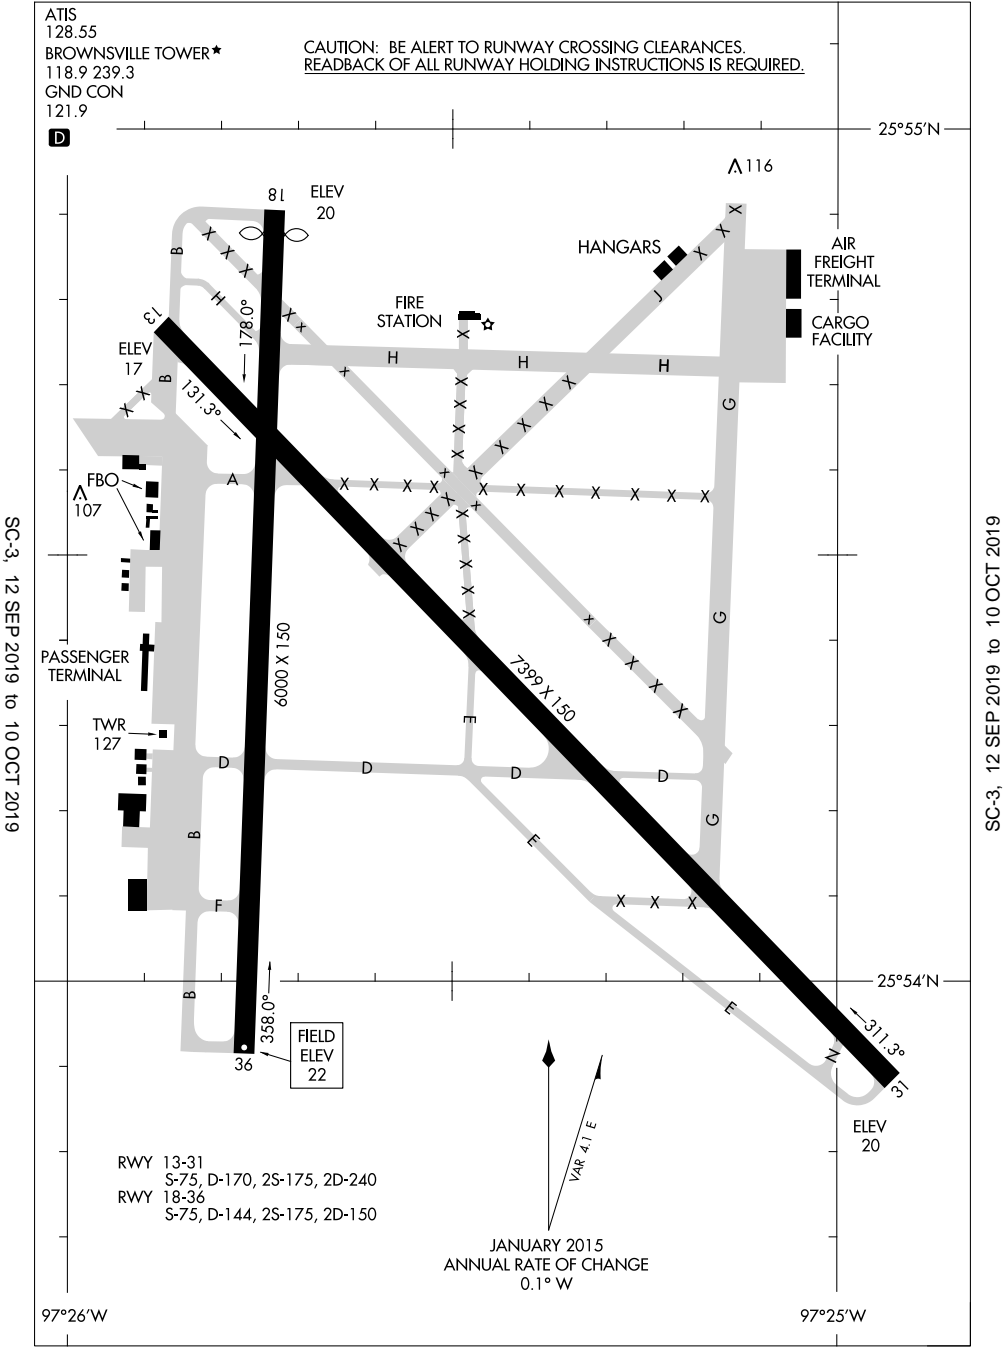

18200 **AIRPORT DIAGRAM** **BROWNSVILLE/SOUTH PADRE ISLAND INTL (BRO)**
 AL-61 (FAA) **BROWNSVILLE, TEXAS**

ATIS
 128.55
 BROWNSVILLE TOWER★
 118.9 239.3
 GND CON
 121.9

CAUTION: BE ALERT TO RUNWAY CROSSING CLEARANCES.
READBACK OF ALL RUNWAY HOLDING INSTRUCTIONS IS REQUIRED.

SC-3, 12 SEP 2019 to 10 OCT 2019

SC-3, 12 SEP 2019 to 10 OCT 2019

AIRPORT DIAGRAM **BROWNSVILLE, TEXAS**
BROWNSVILLE/SOUTH PADRE ISLAND INTL (BRO)
 18200