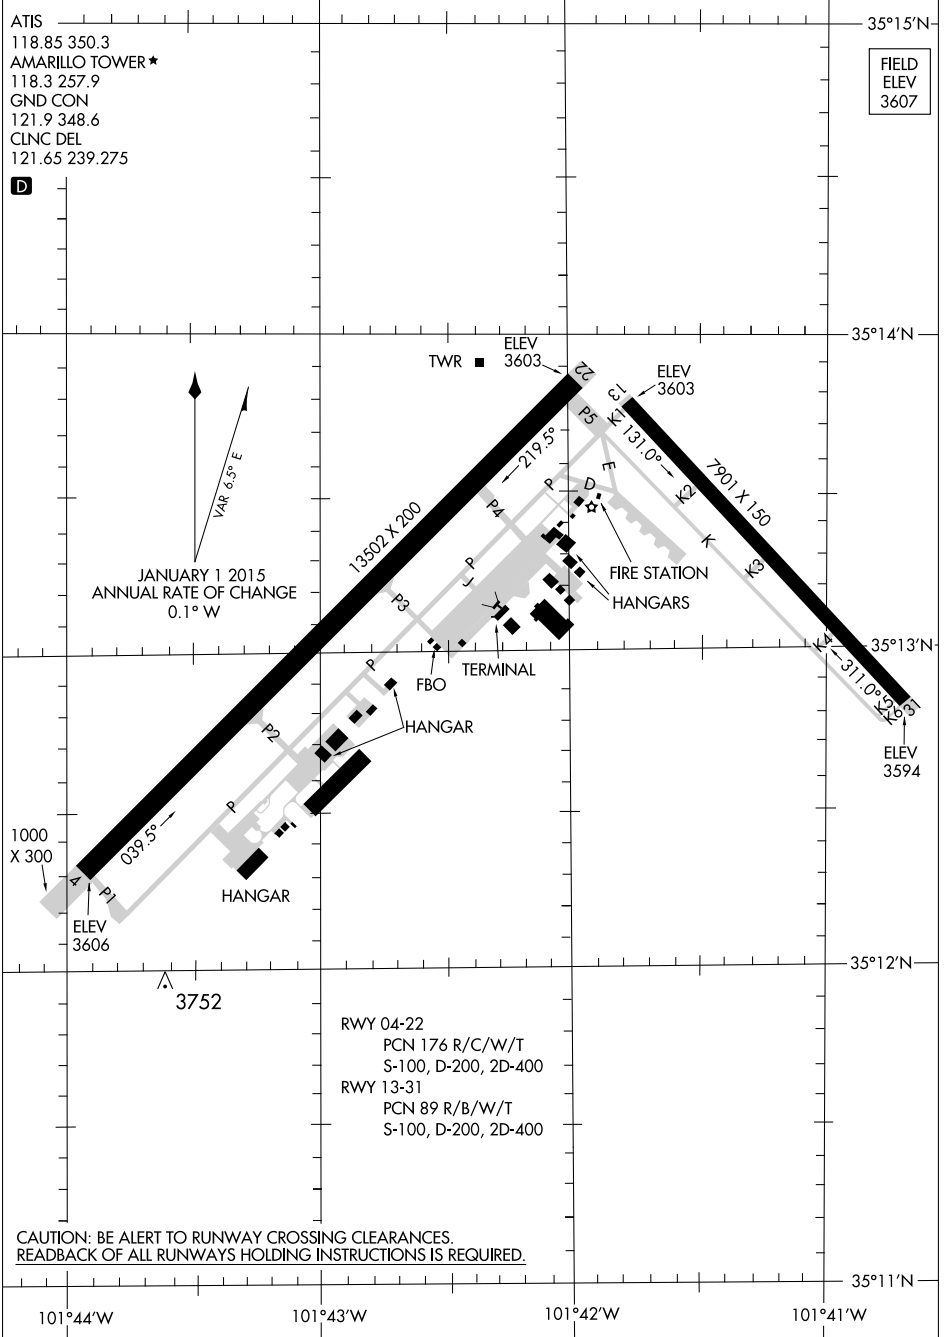

AIRPORT DIAGRAM

RICK HUSBAND AMARILLO INTL (AMA)
AMARILLO, TEXAS

AL-19 (FAA)

SC-2, 12 SEP 2019 to 10 OCT 2019

SC-2, 12 SEP 2019 to 10 OCT 2019

AIRPORT DIAGRAM

RICK HUSBAND AMARILLO INTL (AMA)
AMARILLO, TEXAS