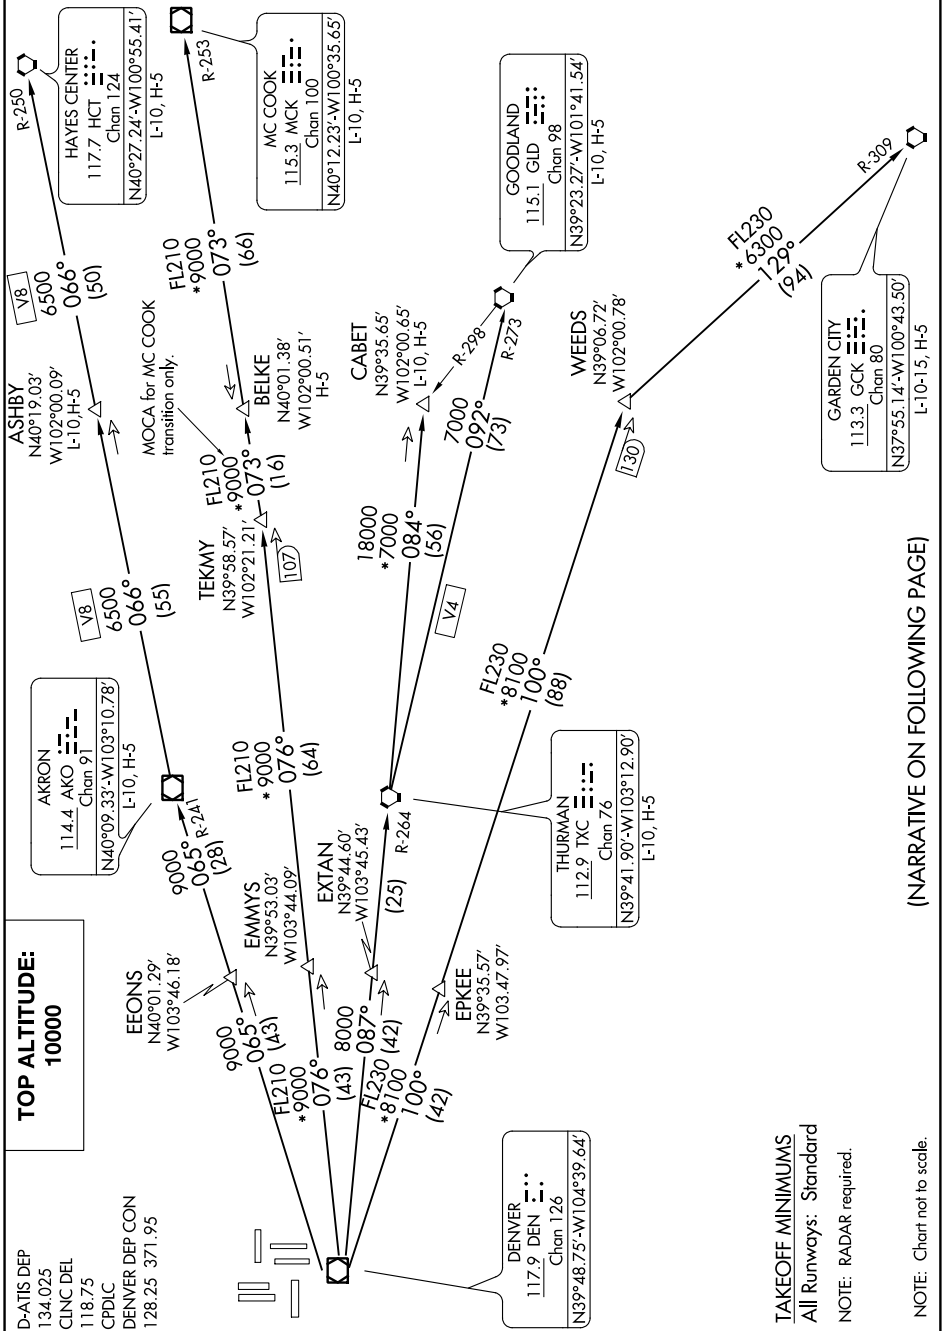

SW-1, 15 AUG 2019 to 12 SEP 2019

(NARRATIVE ON FOLLOWING PAGE)

SW-1, 15 AUG 2019 to 12 SEP 2019

TAKEOFF MINIMUMS
All Runways: Standard
NOTE: RADAR required.

NOTE: Chart not to scale.