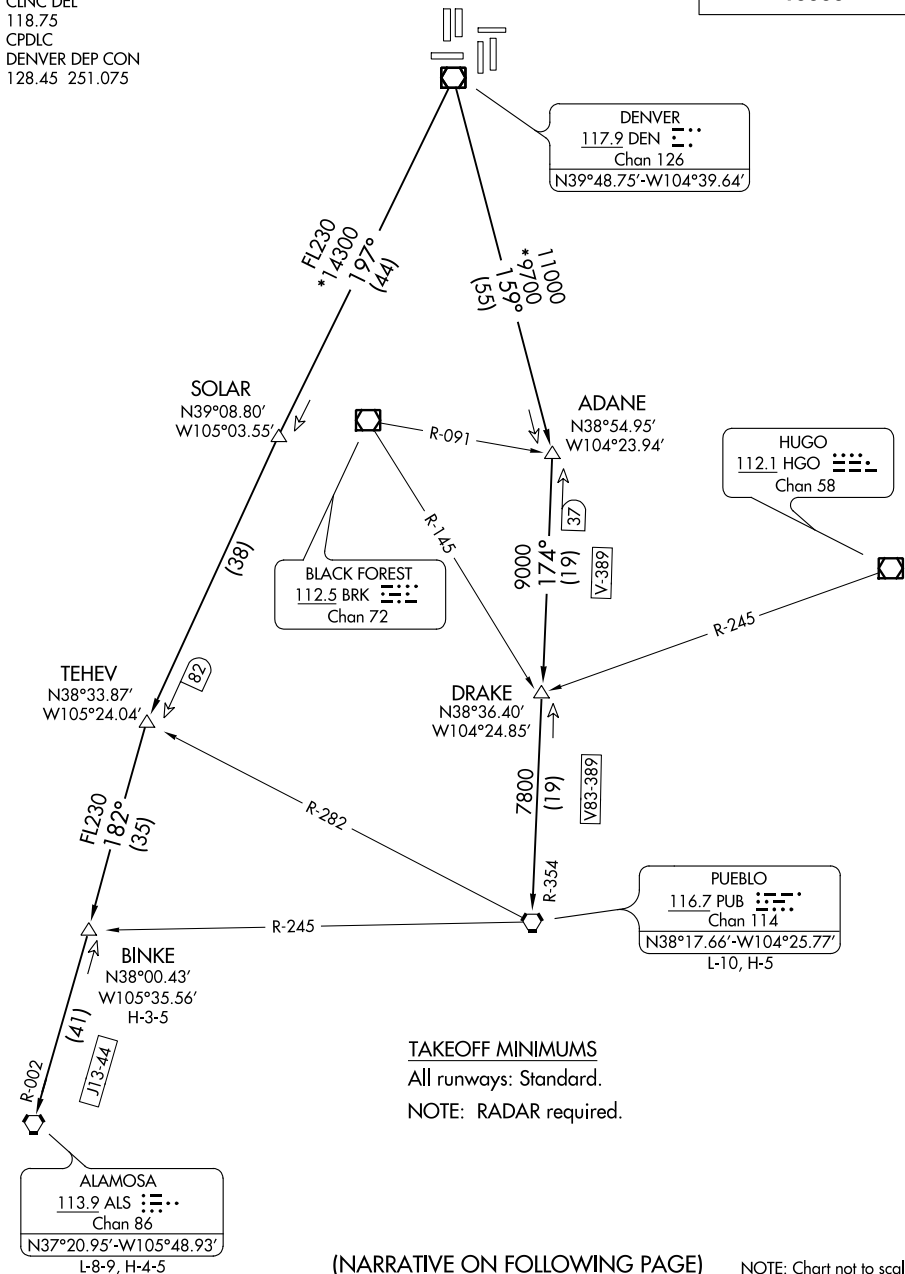

PIKES ONE DEPARTURE

AL-9077 (FAA)

DENVER INTL (DEN)
DENVER, COLORADO

D-ATIS DEP
134.025
CLNC DEL
118.75
CPDLC
DENVER DEP CON
128.45 251.075

**TOP ALTITUDE:
10000**

TAKEOFF MINIMUMS
All runways: Standard.
NOTE: RADAR required.

(NARRATIVE ON FOLLOWING PAGE)

NOTE: Chart not to scale.

SW-1, 15 AUG 2019 to 12 SEP 2019

SW-1, 15 AUG 2019 to 12 SEP 2019

PIKES ONE DEPARTURE

DENVER, COLORADO
DENVER INTL (DEN)