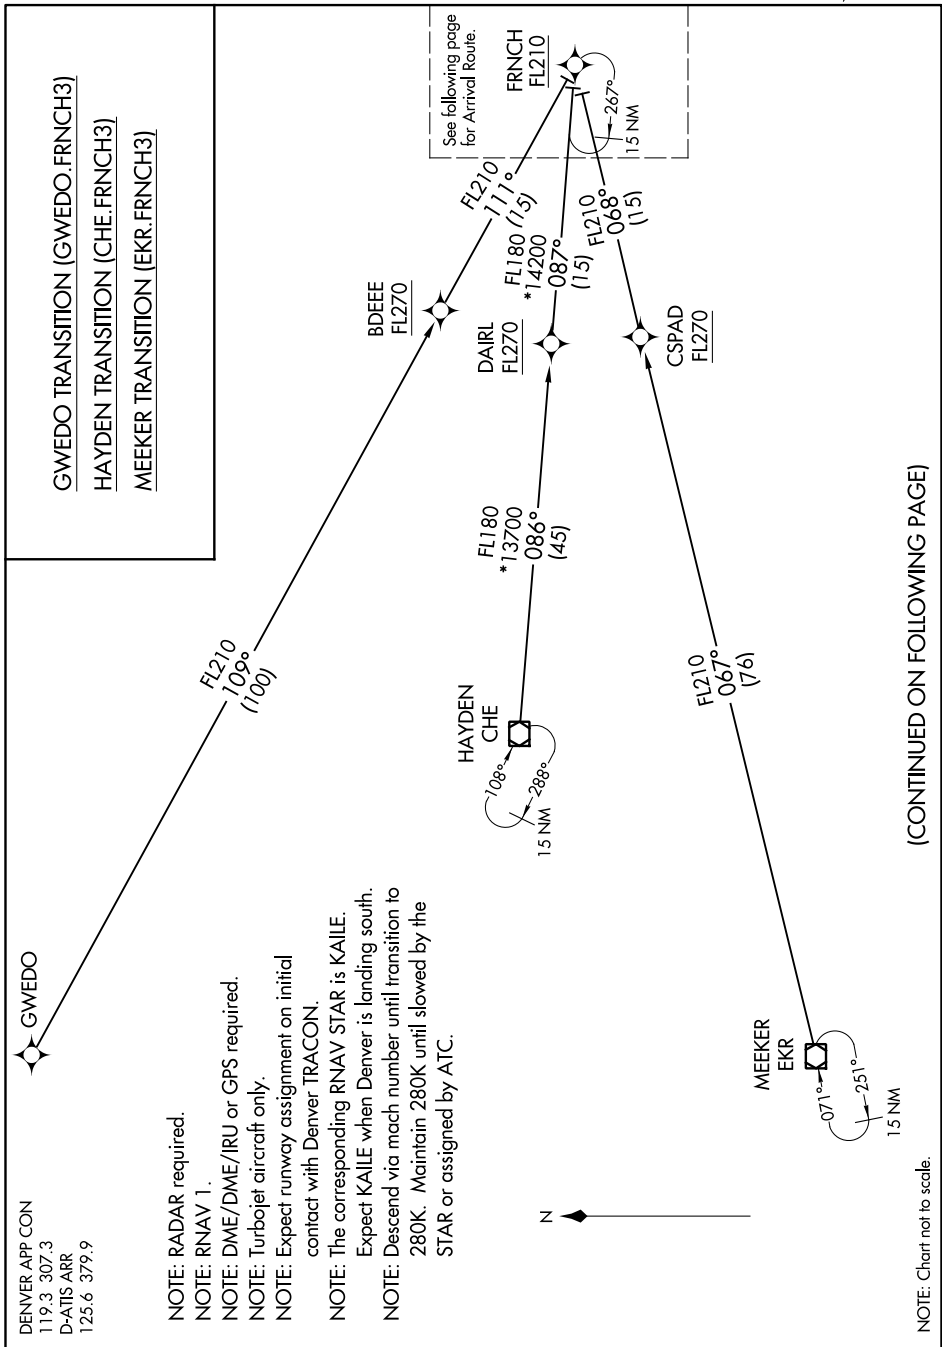

FRNCH THREE ARRIVAL (RNAV) Transition Routes

SW-1, 15 AUG 2019 to 12 SEP 2019

(CONTINUED ON FOLLOWING PAGE)

SW-1, 15 AUG 2019 to 12 SEP 2019