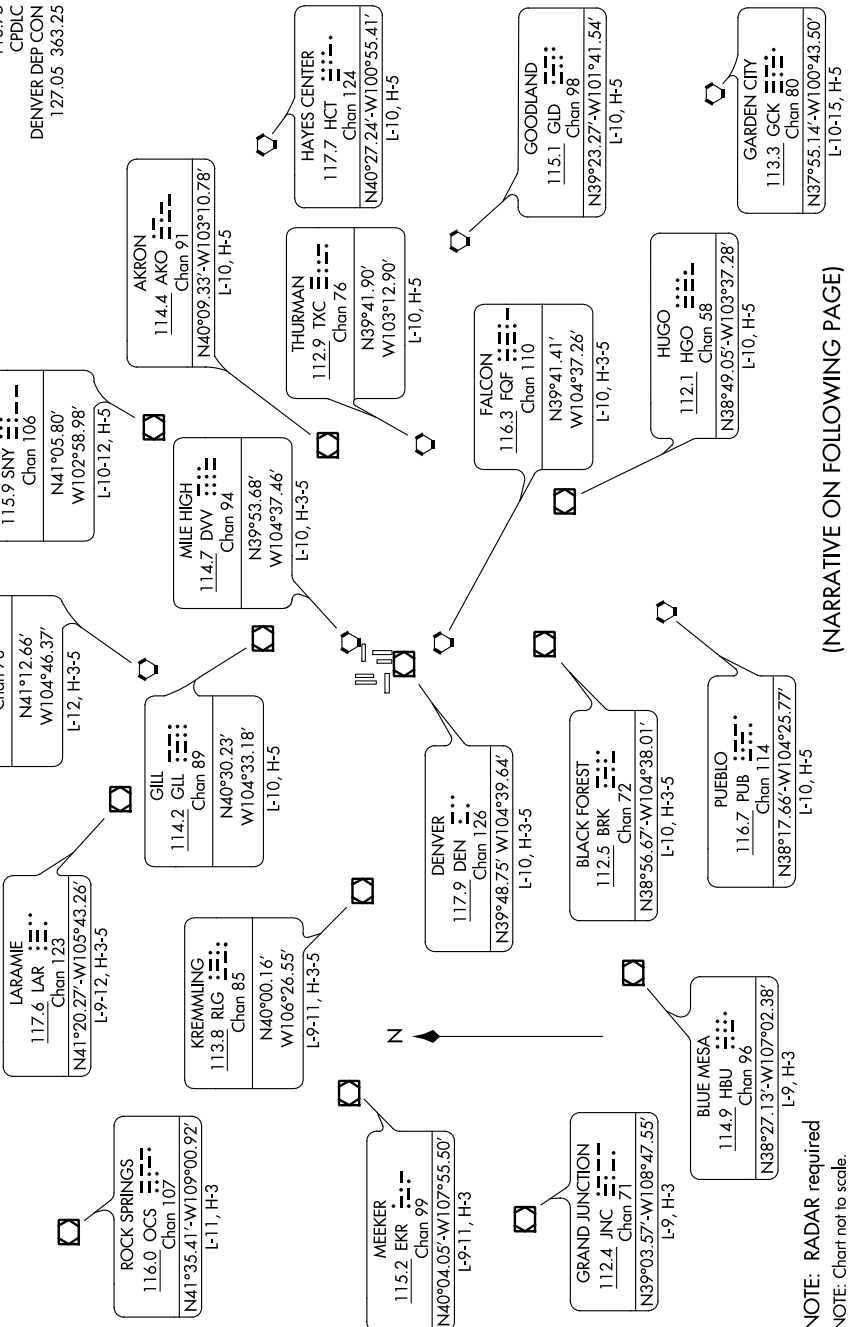

# DENVER ONE DEPARTURE

AL-9077 (FAA)

DENVER INTL (DEN)  
DENVER, COLORADO

SW-1, 15 AUG 2019 to 12 SEP 2019

**D-ATIS DEP**  
134.025  
**CUNC DEL**  
118.75  
**CPDLC**  
**DENVER DEP CON**  
127.05 363.25

**TOP ALTITUDE:**  
**10000**

**TAKEOFF MINIMUMS**  
All runways: Standard.

(NARRATIVE ON FOLLOWING PAGE)

**NOTE: RADAR required**  
NOTE: Chart not to scale.

# DENVER ONE DEPARTURE

DENVER, COLORADO  
DENVER INTL (DEN)

SW-1, 15 AUG 2019 to 12 SEP 2019