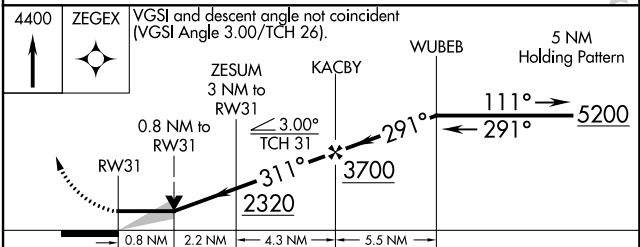

CATEGORY	A	B	C	D
LP MDA	1600-1 272 (300-1)			NA
LNAV MDA	1860-1	532 (600-1)	1860-1½ 532 (600-1½)	NA
CIRCLING	1860-1 532 (600-1)	2040-1 712 (800-1)	2360-3 1032 (1100-3)	NA

SW-2, 15 AUG 2019 to 12 SEP 2019

SW-2, 15 AUG 2019 to 12 SEP 2019