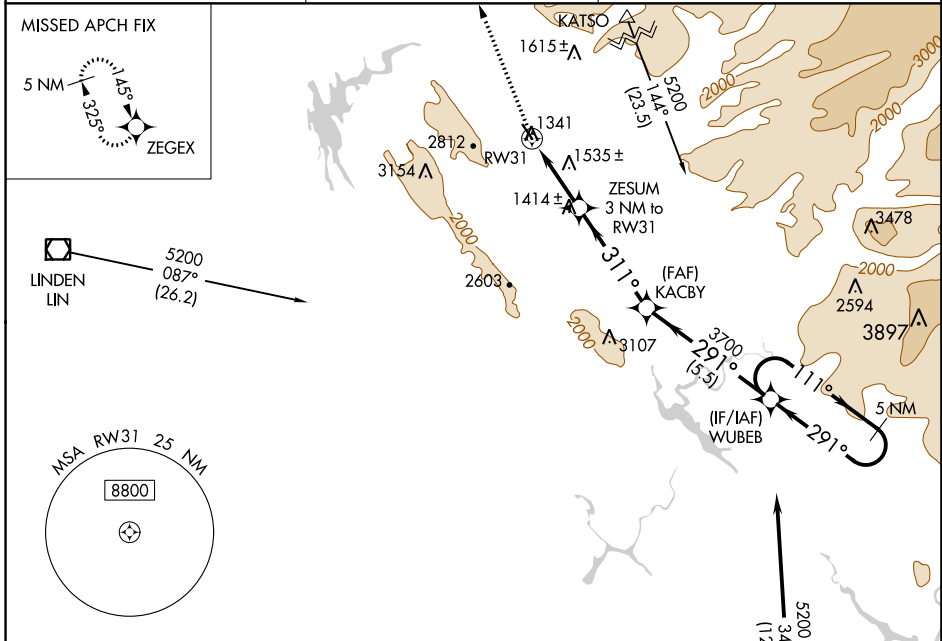

WAAS CH 81842 W31A	APP CRS 311°	Rwy Idg TDZE Apt Elev	3602 1328 1328
--	------------------------	-----------------------------	---

RNAV (GPS) RWY 31

CALAVERAS CO-MAURY RASMUSSEN FIELD (CPU)

RNP APCH. ▼ ▲ Circling NA southwest of Rwy 31-13.	MISSED APPROACH: Climb to 4400 direct ZEGEX and hold, continue climb-in-hold to 4400.
--	---

AWOS-3P 118.525	NORCAL APP CON 125.1 363.2	UNICOM 123.0 (CTAF) 1
---------------------------	--------------------------------------	--

ELEV 1328	TDZE 1328
-----------	-----------

CATEGORY	A	B	C	D
LP MDA	1600-1 272 (300-1)			NA
LNAV MDA	1860-1	532 (600-1)	1860-1½ 532 (600-1½)	NA
CIRCLING	1860-1 532 (600-1)	2040-1 712 (800-1)	2360-3 1032 (1100-3)	NA

SW-2, 15 AUG 2019 to 12 SEP 2019

SW-2, 15 AUG 2019 to 12 SEP 2019