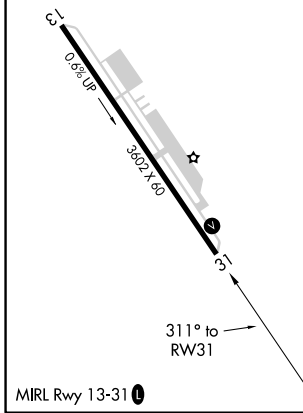

CATEGORY	A	B	C	D
LP MDA	1600-1 272 (300-1)			NA
LNAV MDA	1860-1	532 (600-1)	1860-1½ 532 (600-1½)	NA
CIRCLING	1860-1 532 (600-1)	2040-1 712 (800-1)	2360-3 1032 (1100-3)	NA

SW-2, 15 AUG 2019 to 12 SEP 2019

SW-2, 15 AUG 2019 to 12 SEP 2019