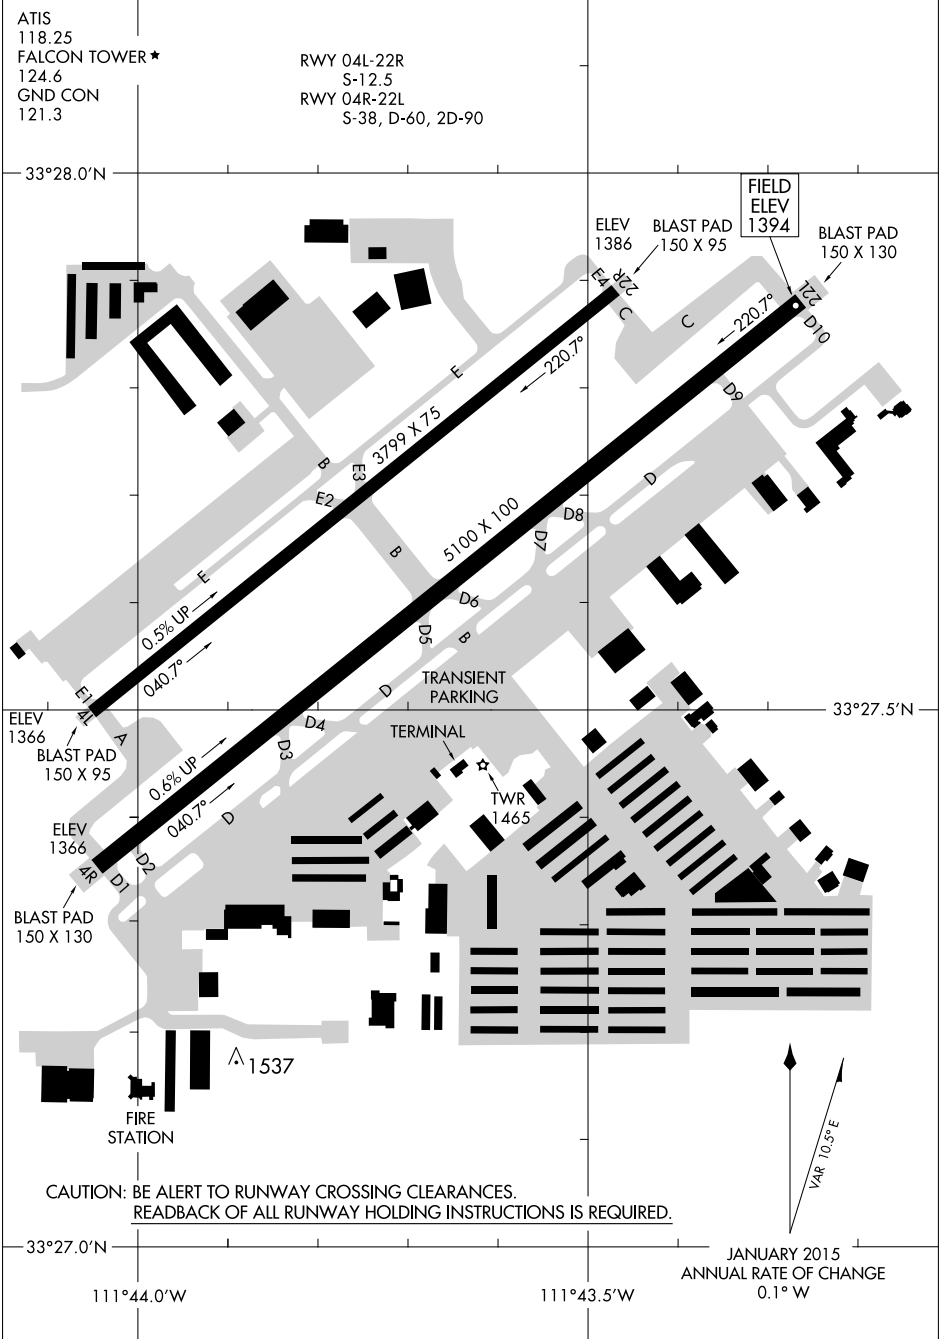

19227

AIRPORT DIAGRAM

AL-6647 (FAA)

FALCON FIELD (F'F'Z)
MESA, ARIZONA

SW-4, 15 AUG 2019 to 12 SEP 2019

SW-4, 15 AUG 2019 to 12 SEP 2019

AIRPORT DIAGRAM

19227

MESA, ARIZONA
FALCON FIELD (F'F'Z)