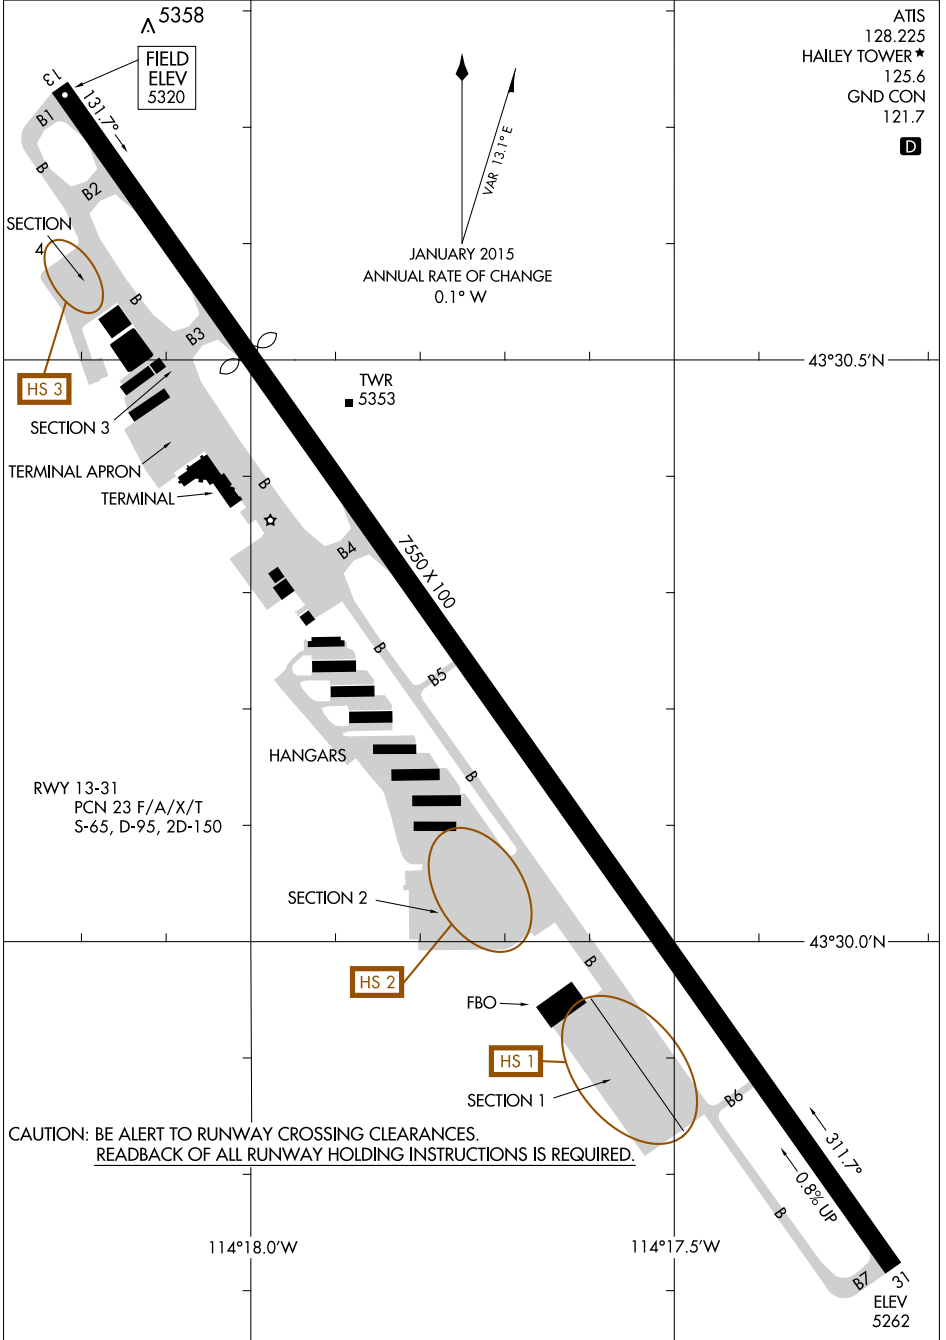

17005

AIRPORT DIAGRAM

AL-6239 (FAA)

FRIEDMAN MEMORIAL (SUN)
HAILEY, IDAHO

ATIS 128.225
 HAILEY TOWER * 125.6
 GND CON 121.7
D

NW-1, 15 AUG 2019 to 12 SEP 2019

NW-1, 15 AUG 2019 to 12 SEP 2019

AIRPORT DIAGRAM

17005

HAILEY, IDAHO
FRIEDMAN MEMORIAL (SUN)