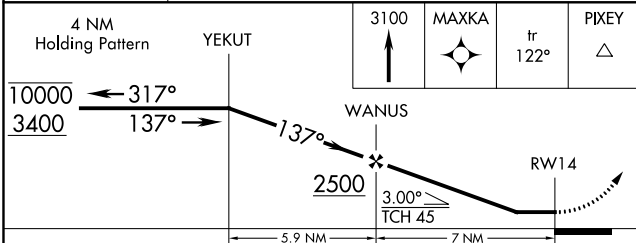

APP CRS	Rwy Idg	N/A
137°	TDZE	N/A
	Apt Elev	240

RNAV (GPS)-B

HANFORD MUNI (HJO)

RNP APCH: ▼ Circling Rwy 14 NA at night.		MISSED APPROACH: Climb to 3100 direct MAXKA and on track 122° to PIXEY and hold.	
---	--	--	--

ASOS 134.75	FRESNO APP CON 123.9	CLNC DEL 123.9	UNICOM 122.8 (CTAF) 0
-----------------------	--------------------------------	--------------------------	--

CATEGORY	A	B	C	D
C CIRCLING	760-1	520 (600-1)	760-1½ 520 (600-1½)	NA