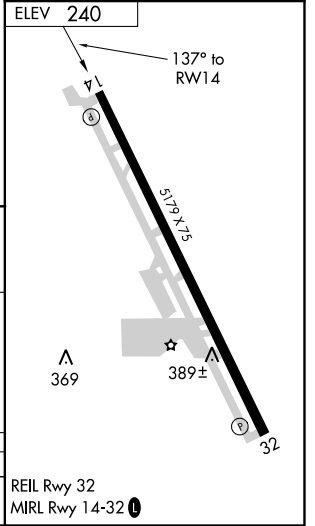

APP CRS	Rwy Idg	N/A
137°	TDZE	N/A
	Apt Elev	240

RNAV (GPS)-B

HANFORD MUNI (HJO)

RNP APCH: ▼ Circling Rwy 14 NA at night.		MISSED APPROACH: Climb to 3100 direct MAXKA and on track 122° to PIXEY and hold.	
---	--	--	--

ASOS 134.75	FRESNO APP CON 123.9	CLNC DEL 123.9	UNICOM 122.8 (CTAF) 0
-----------------------	--------------------------------	--------------------------	--

CATEGORY	A	B	C	D
C CIRCLING	760-1	520 (600-1)	760-1½ 520 (600-1½)	NA