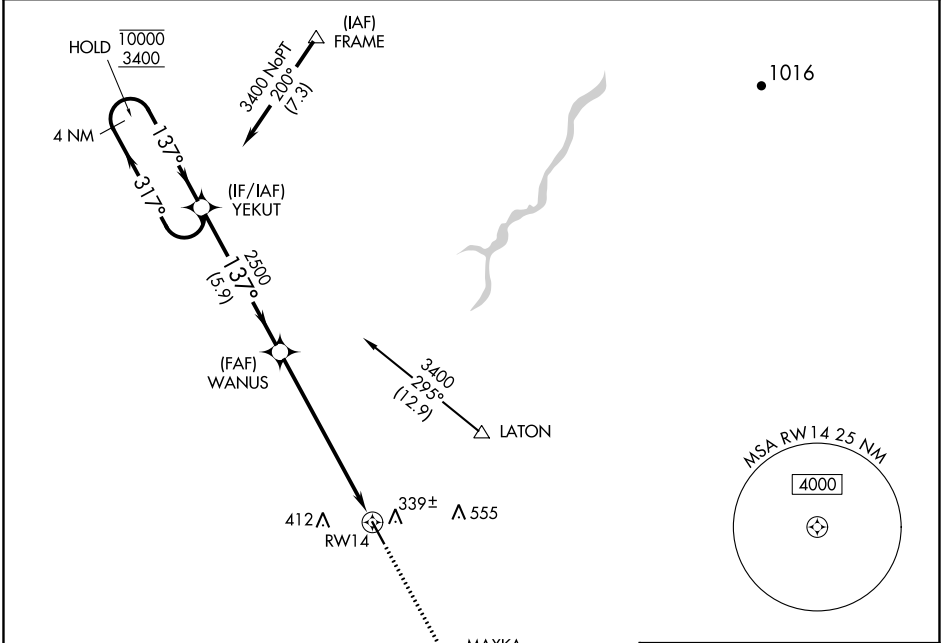

APP CRS	Rwy Idg	N/A
137°	TDZE	N/A
	Apt Elev	240

RNAV (GPS)-B

HANFORD MUNI (HJO)

RNP APCH: ▼ Circling Rwy 14 NA at night.		MISSED APPROACH: Climb to 3100 direct MAXKA and on track 122° to PIXEY and hold.	
---	--	--	--

ASOS 134.75	FRESNO APP CON 123.9	CLNC DEL 123.9	UNICOM 122.8 (CTAF) 0
-----------------------	--------------------------------	--------------------------	--

CATEGORY	A	B	C	D
C CIRCLING	760-1	520 (600-1)	760-1½ 520 (600-1½)	NA

SW-2, 15 AUG 2019 to 12 SEP 2019

SW-2, 15 AUG 2019 to 12 SEP 2019