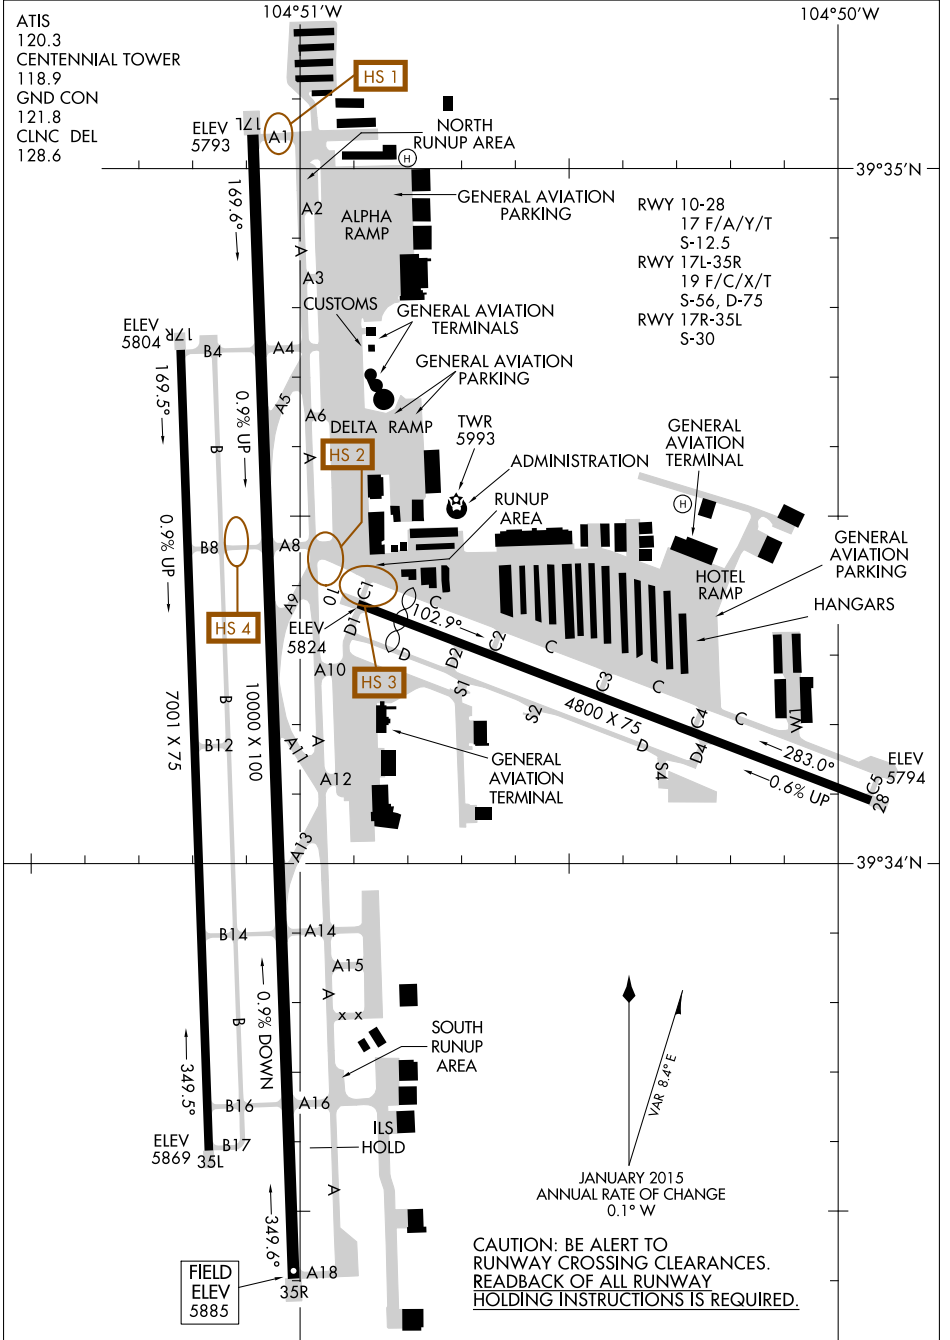

19115

# AIRPORT DIAGRAM

AL-5715 (FAA)

CENTENNIAL (APA)  
DENVER, COLORADO

SW-1, 15 AUG 2019 to 12 SEP 2019

SW-1, 15 AUG 2019 to 12 SEP 2019

# AIRPORT DIAGRAM

19115

DENVER, COLORADO  
CENTENNIAL (APA)