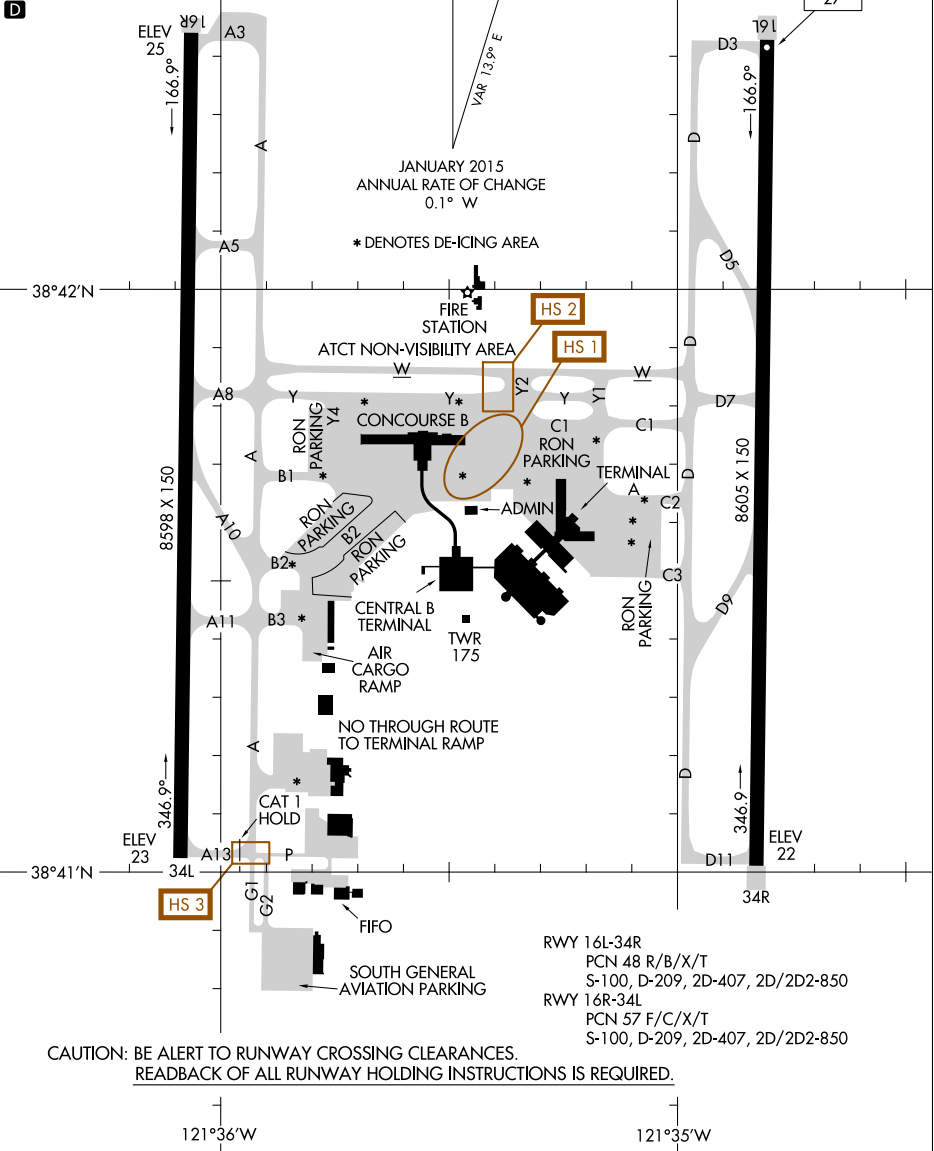

AIRPORT DIAGRAM

AL-5490 (FAA)

SACRAMENTO INTL (SMF)
SACRAMENTO, CALIFORNIA

D-ATIS
126.75
CAPITOL TOWER
125.7 256.7
GND CON
121.7
CLNC DEL
121.1 256.7
CPDLC

CAUTION: BE ALERT TO RUNWAY CROSSING CLEARANCES.
READEBACK OF ALL RUNWAY HOLDING INSTRUCTIONS IS REQUIRED.

SW-2, 15 AUG 2019 to 12 SEP 2019

SW-2, 15 AUG 2019 to 12 SEP 2019

AIRPORT DIAGRAM

19059

SACRAMENTO, CALIFORNIA
SACRAMENTO INTL (SMF)