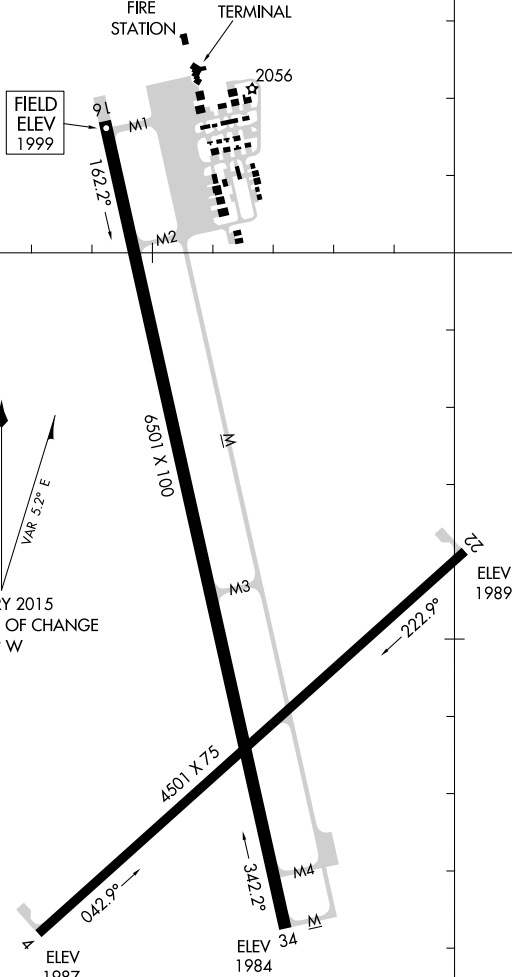

19003

AIRPORT DIAGRAM

AL-5440 (FAA)

HAYS RGNL (HYS)
HAYS, KANSAS

AWOS-3PT
125.525
CTAF/UNICOM
122.8

VAR 3.2° E

 JANUARY 2015

ANNUAL RATE OF CHANGE

0.1° W

RWY 04-22
 PCN 7 R/C/X/U
 S-12.5, D-12.5
 RWY 16-34
 PCN 19 R/C/X/U
 S-50, D-72, 2D-120

99°17'W

99°16'W

38°51'N

38°50'N

NC-2. 15 AUG 2019 to 12 SEP 2019

NC-2. 15 AUG 2019 to 12 SEP 2019