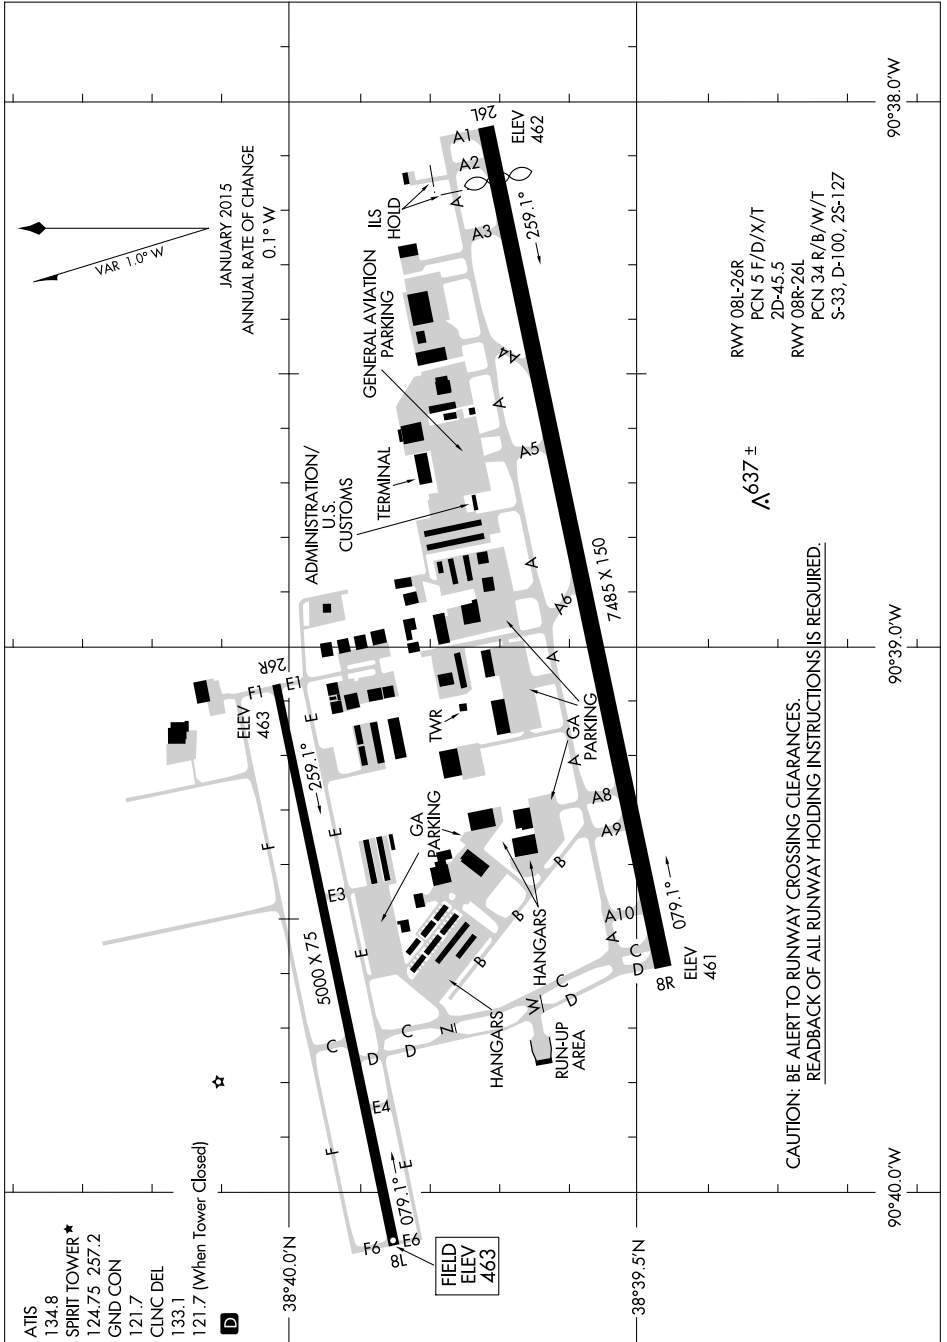

AIRPORT DIAGRAM

AL-5400 (FAA)

SPIRIT OF ST. LOUIS (SUS)
ST. LOUIS, MISSOURI

NC-3, 15 AUG 2019 to 12 SEP 2019

CAUTION: BE ALERT TO RUNWAY CROSSING CLEARANCES.
READBACK OF ALL RUNWAY HOLDING INSTRUCTIONS IS REQUIRED.

NC-3, 15 AUG 2019 to 12 SEP 2019

AIRPORT DIAGRAM

ST. LOUIS, MISSOURI
SPIRIT OF ST. LOUIS (SUS)